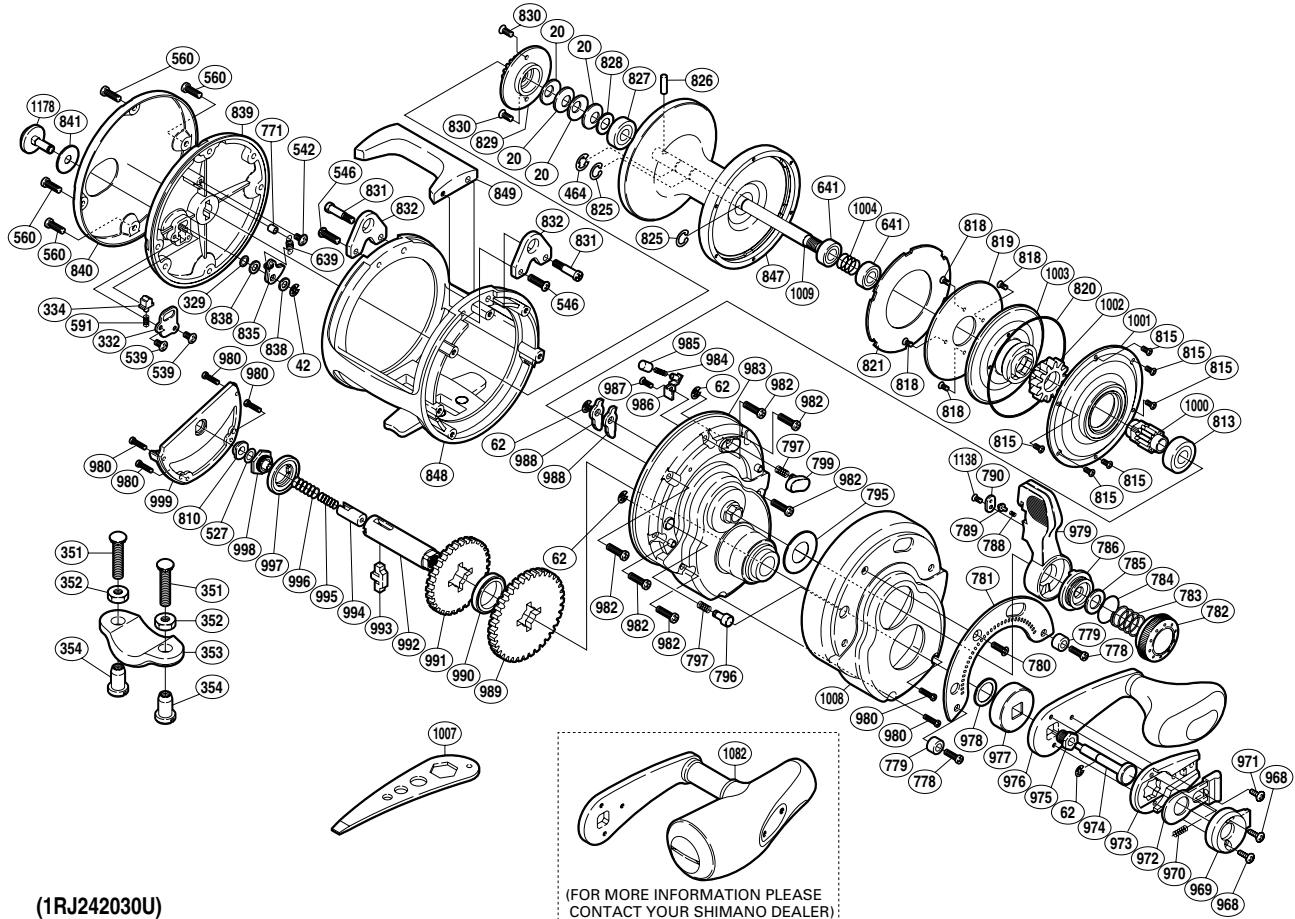

SHIMANO

TYRNOS A-RB

TYR-30II

(1RJ242030U)

Part No.	Description	Part No.	Description	Part No.	Description
TGT0020	Coned Disc Spring	TGT0818	Screw	TGT0984	Dog Spring
TGT0042	E Lock	TGT0819	Drag Plate	TGT0985	Dog Spring Guide
TGT0062	E Lock	TGT0820	O Ring	TGT0986	Guard Against Dog
TGT0329	Spacer	TGT0821	Drag Washer	TGT0987	Screw
TGT0332	Click Spring Retainer	TGT0825	C Lock	TGT0988	Dog
TGT0334	Click Spring Holder	TGT0826	Cross Pin	TGT0989	Drive Gear A
TGT0464	E Lock	TGT0827	Ball Bearing	TGT0990	Friction Washer
TGT0527	Spacer	TGT0828	Bearing Thrust Washer	TGT0991	Drive Gear B
TGT0539	Screw	TGT0829	Click Gear	TGT0992	Drive Shaft
TGT0542	Screw	TGT0830	Screw	TGT0993	Gear Select Cross Bar
TGT0546	Screw	TGT0831	Harness Lug Screw	TGT0994	Cross Bar Stop
TGT0560	Screw	TGT0832	Harness Lug	TGT0995	Drive Shaft Spring B
TGT0591	Click Spring	TGT0835	Click Pawl	TGT0996	Drive Shaft Spring
TGT0639	Click Pawl Spring	TGT0838	Spacer	TGT0997	Friction Washer
TGT0641	Ball Bearing	TGT0839	Left Side Plate	TGT0998	Drive Shaft Screw
TGT0771	Click Pawl Spring Boss Ring	TGT0840	Left Side Plate Cover	TGT0999	Right Side Seal
TGT0778	Screw	TGT0841	Click Button Spacer	TGT1000	Pinion Gear A
TGT0779	Screw Shield	TGT0847	Spool	TGT1001	Cooling Shield
TGT0780	Screw	TGT0848	One-Piece Frame	TGT1002	Pinion Gear B
TGT0781	Lever Quadrant	TGT0849	Cross Bar	TGT1003	Pinion Guard
TGT0782	Pre-Program Dial	TGT0968	Screw	TGT1004	Pressure Release Spring
TGT0783	Dial Spring	TGT0969	Push Button Shield	TGT1008	Right Side Plate Cover
TGT0784	O Ring	TGT0970	Slide Plate Spring	TGT1009	Spool Shaft
TGT0785	Washer	TGT0971	Screw	TGT1138	Screw
TGT0786	Lever Shaft Body	TGT0972	Slide Plate	TGT1178	Click Button
TGT0788	Lever Click Shoe	TGT0973	Handle Bolt Plate		
TGT0789	Lever Click	TGT0974	Push Low Button Shaft	TGT0351	Rod Clamp Bolt (accessory)
TGT0790	Lever Click Cover	TGT0975	Handle Bolt	TGT0352	Rod Clamp Nut B (accessory)
TGT0795	Lever Thrust Ring	TGT0976	Handle	TGT0353	Rod Clamp (accessory)
TGT0796	Free Spool Detent	TGT0977	Drive Shaft Shield	TGT0354	Rod Clamp Nut A (accessory)
TGT0797	Pressure Spring	TGT0978	Washer		
TGT0799	Strike Stop	TGT0979	Drag Control Lever	TGT1007	Wrench (accessory)
TGT0810	Drive Shaft Bushing	TGT0980	Screw		
TGT0813	Ball Bearing	TGT0982	Screw		
TGT0815	Screw	TGT0983	Right Side Plate	TGT1082	Harness Fishing Accessory Handle