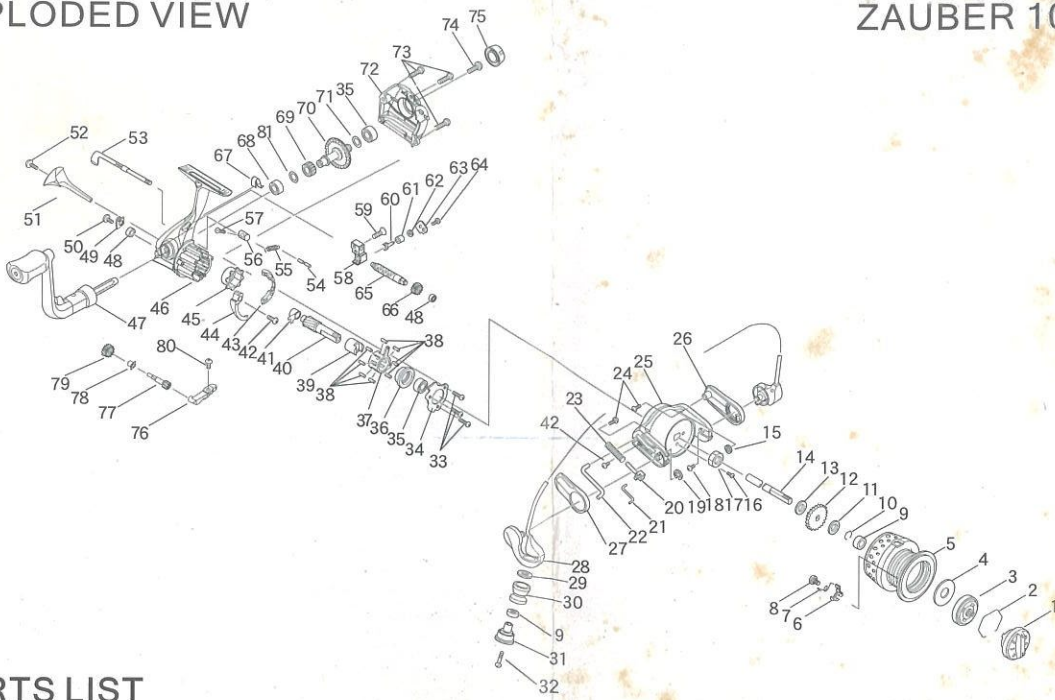

■ EXPLODED VIEW

ZAUBER 1000/2000

■ PARTS LIST

NO.	PARTS NO.	PARTS NAME	NO.	PARTS NO.	PARTS NAME	NO.	PARTS NO.	PARTS NAME
1	0232198A	DRAG KNOB ASSY.	28	0229358A	BAIL ARM ASSY.	56	14353	ANTI-REVERSE CAM
2	42081	STOPPER SPRING	29	27704	WASHER	57	20632	SCREW
3	0268514	CLICK PLATE ASSY.	30	25096A	ROLLER	58	11159	OSCILLATOR
4	26439	DRAG WASHER	31	68518	ROLLER HOLDER	59	20383A	SCREW
5	0206584	SPOOL ASSY.(1000)	32	21163	SCREW	60	33318	CLAW
	0206584A	SPOOL ASSY.(2000)	33	20610	SCREW	61	17407	COLLAR
6	33327	CLICK CLAW	34	30162	BEARING SUPPORT	62	27715	WASHER
7	67108	CLICK CLAW SPRING	35	38049	BALL BEARING	63	30166	PRESSURE PLATE
8	21157	CLICK CLAW SCREW	36	17435	BALL BEARING COLLAR	64	20648	SCREW
9	38248	BALL BEARING	37	68517	HOLDER	65	14355	TRAVERSE CAM
10	42077	STOPPER RING	38	25089	ROLLER	66	10479	NO.4 GEAR
11	27453B	CLICK WASHER	39	17413	INNER RING	67	67111	ANTI-REVERSE SPRING
12	13119	CLICK	40	09332	PINION GEAR	68	38059	BALL BEARING
13	27694	SPOOL WASHER	41	16358	BUSH	69	10492	NO.1 GEAR
14	34035	SHAFT	42	20637	SCREW	70	08281	MAIN GEAR
15	27688	WASHER	43	49055	CONTROL PLATE	71	27290A	WASHER
16	20635	SCREW	44	68523	KICK CAM	72	04505	SIDE PLATE
17	18081	HEXAGON NUT	45	68449	OUTER RING	73	20559	SCREW
18	20634	SCREW	46	0203360A	MAIN BODY ASSY.	74	21146	HANDLE SCREW
19	42021	STOPPER RING	47	0207380B	HANDLE ASSY.	75	0219488A	HANDLE CAP ASSY.
20	68513	SLIDER	48	38245	BALL BEARING	76	68515	SUPPORT
21	68519	LINK	49	30165	SUPPORT	77	10477	NO.2 GEAR
22	15682	KICK LEVER	50	20638	SCREW	78	16360	BUSH
23	67077	DEAD POINT SPRING	51	41533	PROTECTOR	79	10478	NO.3 GEAR
24	20400	SCREW	52	20634A	SCREW	80	20639	SCREW
25	05262B	ROTOR	53	15681B	ANTI-REVERSE LEVER	81	27365	WASHER
26	41530	COVER B	54	23349	SPRING PIN			
27	41529	COVER A	55	67107	ONE WAY CLUTCH SPRING			

■ SPECIFICATIONS

Model Name	Gear Ratio	Drag Power (Max.)	Weight	Ball Bearing	Line Capacity		
ZAUBER 1000	5.1:1	2.5kg	280g	8	0.205mm-130m	0.235mm-100m	0.285mm-65m
ZAUBER 2000	5.1:1	2.5kg	280g	8	0.235mm-150m	0.285mm-100m	0.330mm-70m