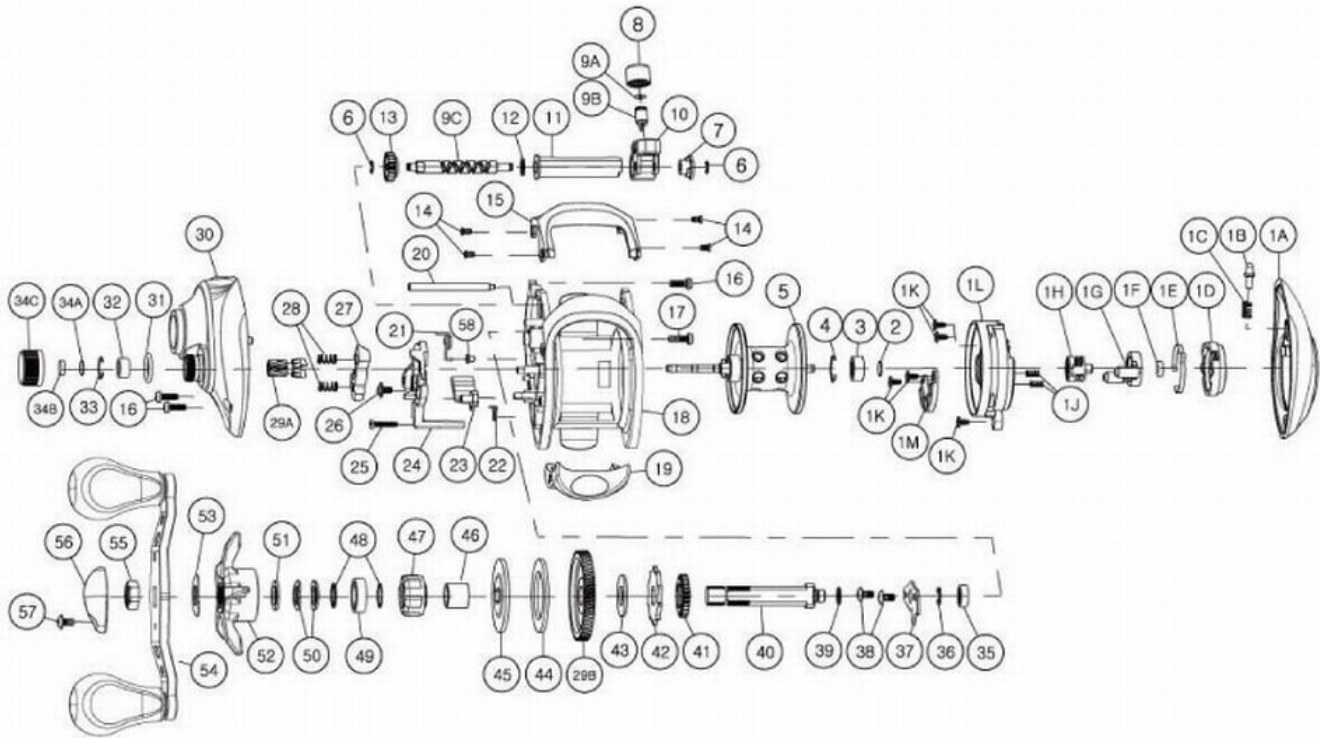

QUANTUM[®]

Vantex

VA101S

Quantum VA101S Baitcast Reel Part List

Key #	Description	Qty.	Part No.	Key #	Description	Qty.	Part No.
1	Palm Side Cover Kit	1	HB4023-01	26	Release Slider Screw	1	KW125-01
1A	Palm Side Cover Assembly	1	N/A	27	Pinion Yolk	1	LW025-01
1B	Palm Side Locking Lever	1	N/A	28	Pinion Yolk Spring	2	KW040-01
1C	Locking Lever Spring	1	N/A	29	Gear Kit	1	LW4011-01
1D	Casting Control Dial	1	N/A	29A	Pinion Gear	1	N/A
1E	Control Dial Clicker Spring	1	N/A	29B	Drive Gear	1	N/A
1F	Control Dial Friction Ring	1	N/A	30	Gear Side Cover Assembly	1	HB324-01
1G	Slide Cam "A"	1	N/A	31	Spool Tension Knob O-Ring	1	QW101-01
1H	Slide Cam "B"	1	N/A	32	Spool Tension Bearing	1	GB117-01
1J	Magnet Plate Spring	2	N/A	33	Spool Tension Knob Bearing Retainer	1	EB080-01
1K	Screw	4	N/A	34	Spool Tension Knob Kit	1	JB4032-01
1L	Spool Cover	1	N/A	34A	Spool Tension Knob Washer	1	N/A
1M	Magnet Plate Assembly	1	N/A	34B	Spool Cushion Washer	1	N/A
2	Spool Shaft Washer (Palm Side)	1	QW032-04	34C	Spool Tension Knob	1	N/A
3	Spool Shaft Ball Bearing (Palm Side)	1	QW017-02	35	Crank Shaft Bearing (Frame Side)	1	SW017-01
4	Bearing Retainer Ring	1	HV080-01	36	Crank Shaft E-Clip	1	QW120-01
5	Spool Assembly	1	GB321-01	37	Crank Shaft Retainer Plate	1	KW002-01
6	Worm Shaft E-Clip	2	NX090-01	38	Crank Shaft Retainer Plate Screw	2	QW125-02
7	Worm Shaft Bushing	1	KW067-01	39	Adjustment Washer	1	EB032-01
8	Line Guide Pawl Screw	1	KW007-01	40	Crank Shaft	1	HB008-01
9	Worm Shaft Kit	1	KW4072-01	41	Worm Shaft Drive Gear	1	ZW112-01
9A	Line Guide Pawl Washer	1	N/A	42	Trip Ratchet	1	KW083-01
9B	Line Guide Pawl	1	N/A	43	Trip Ratchet Washer	1	KW111-01
9C	Worm Shaft	1	N/A	44	Drag Washer	1	UX059-01
10	Line Guide Carrier Assembly	1	EB347-02	45	Drag Key Washer	1	KW045-01
11	Worm Shaft Guide	1	KW016-01	46	One Way Clutch Sleeve	1	KW052-01
12	Worm Shaft Washer (Gear Side)	1	KW035-01	47	One Way Clutch	1	EX063-01
13	Worm Shaft Pinion Gear	1	HV085-01	48	Bearing Washer	2	KW032-01
14	Front Support Screw	4	MW107-01	49	Crank Shaft Bearing (Handle Side)	1	TW058-02
15	Front Support Assembly	1	HB399-01	50	Star Drag Spring Washer	2	JX046-01
16	Gear Side Cover Screw "A"	3	KW123-01	51	Star Drag Washer	1	ZW032-01
17	Gear Side Cover Screw "B"	1	GB123-01	52	Star Drag Assembly	1	NW355-05
18	Frame Assembly	1	HB301-01	53	Handle Spring Washer	1	QW054-01
19	Thumb Bar Assembly	1	HW309-03	54	Handle Assembly	1	GB318-01
20	Pillar	1	KW061-01	55	Handle Nut	1	JW003-01
21	Release Slider Spring	1	JW104-01	56	Handle Nut Retainer	1	KV034-03
22	Kick Lever Spring	1	JW097-01	57	Handle Nut Retainer Screw	1	LW057-01
23	Kick Lever	1	HB077-01	58	Release Slider Spring Bushing	1	MW103-01
24	Release Slider	1	LW039-01				
25	Thumb Bar Screw	1	ZW053-01				