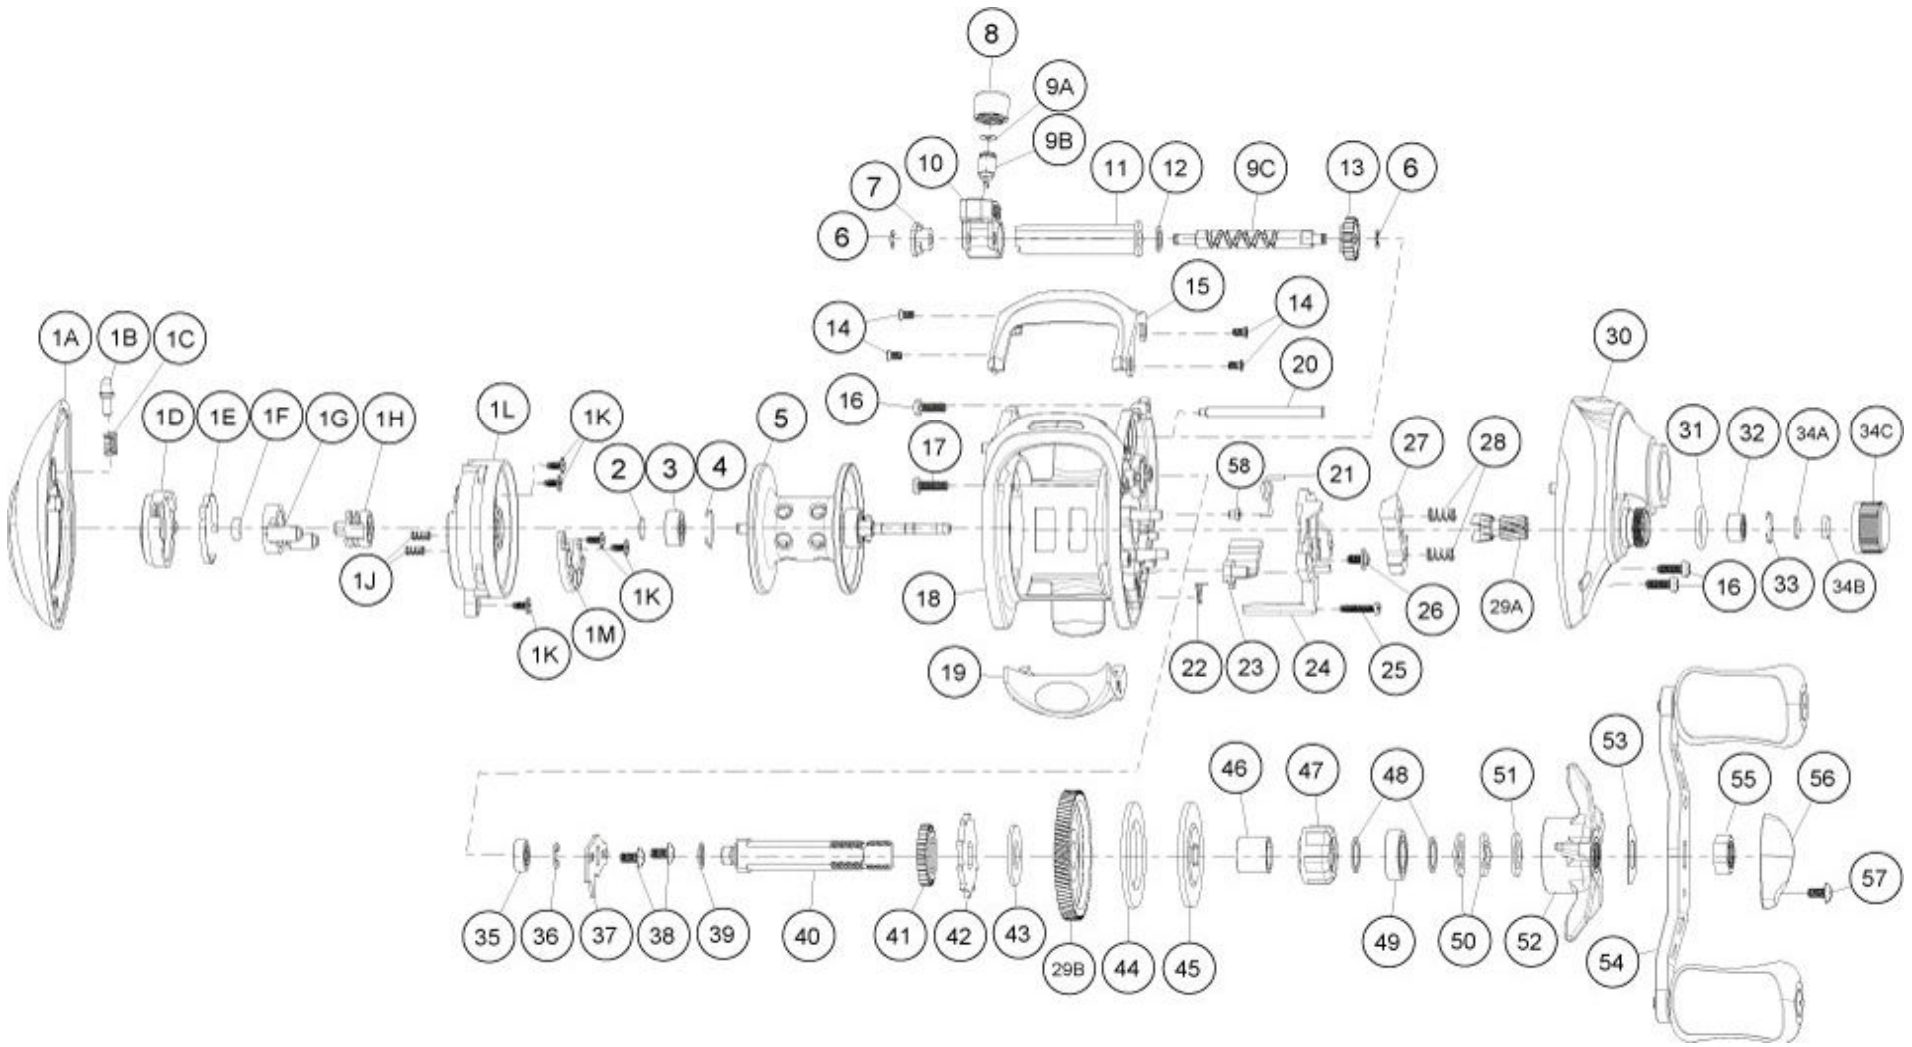

QUANTUM[®]

Vantex

VA100S

Quantum VA100S Baitcast Reel Part List

Key #	Description	Qty.	Part No.	Key #	Description	Qty.	Part No.
1	Palm Side Cover Kit	1	GB4023-01	26	Release Slider Screw	1	KW125-01
1A	Palm Side Cover Assembly	1	N/A	27	Pinion Yoke	1	NW025-01
1B	Palm Side Locking Lever	1	GB119-01	28	Pinion Yoke Spring	2	KW040-01
1C	Locking Lever Spring	1	MW096-01	29	Gear Kit	1	LW4011-01
1D	Casting Control Dial	1	HW026-02	29A	Pinion Gear	1	LW011-01
1E	Control Dial Clicker Spring	1	MW108-01	29B	Drive Gear	1	UX012-01
1F	Control Dial Friction Ring	1	NX105-01	30	Gear Side Cover Assembly	1	GB324-01
1G	Slide Cam "A"	1	EB028-01	31	Spool Tension Knob O-Ring	1	QW101-01
1H	Slide Cam "B"	1	JB028-01	32	Spool Tension Bearing	1	GB117-01
1J	Magnet Plate Spring	2	EB071-01	33	Spool Tension Knob Bearing Retainer	1	EB080-01
1K	Screw	4	EB125-01	34	Spool Tension Knob Kit	1	JB4032-01
1L	Spool Cover	1	EB042-01	34A	Spool Tension Knob Washer	1	QW032-04
1M	Magnet Plate Assembly	1	EB330-01	34B	Spool Cushion Washer	1	MV082-01
2	Spool Shaft Washer (Palm Side)	1	QW032-04	34C	Spool Tension Knob	1	HW033-03
3	Spool Shaft Ball Bearing (Palm Side)	1	QW017-02	35	Crank Shaft Bearing (Frame Side)	1	SW017-01
4	Bearing Retainer Ring	1	HV080-01	36	Crank Shaft E-Clip	1	KW120-01
5	Spool Assembly	1	GB321-01	37	Crank Shaft Retainer Plate	1	KW002-01
6	Worm Shaft E-Clip	2	NX090-01	38	Crank Shaft Retainer Plate Screw	2	QW125-02
7	Worm Shaft Bushing	1	KW067-01	39	Adjustment Washer	1	EB032-01
8	Line Guide Pawl Screw	1	KW007-01	40	Crank Shaft	1	JB008-01
9	Worm Shaft Kit	1	KW4072-01	41	Worm Shaft Drive Gear	1	ZW112-01
9A	Line Guide Pawl Washer	1	BV035-01	42	Trip Ratchet	1	KW083-01
9B	Line Guide Pawl	1	KW006-01	43	Trip Ratchet Washer	1	KW111-01
9C	Worm Shaft	1	KW072-01	44	Drag Washer	1	UX059-01
10	Line Guide Carrier Assembly	1	EB347-02	45	Drag Key Washer	1	KW045-01
11	Worm Shaft Guide	1	KW016-01	46	One Way Clutch Sleeve	1	KW052-01
12	Worm Shaft Washer (Gear Side)	1	KW035-01	47	One Way Clutch	1	EX063-01
13	Worm Shaft Pinion Gear	1	HV085-01	48	Bearing Washer	2	KW032-01
14	Front Support Screw	4	MW107-01	49	Crank Shaft Bearing (Handel Side)	1	TW058-02
15	Front Support Assembly	1	GB399-01	50	Star Drag Spring Washer	2	JX046-01
16	Gear Side Cover Screw "A"	3	KW123-01	51	Star Drag Washer	1	ZW032-01
17	Gear Side Cover Screw "B"	1	GB123-01	52	Star Drag Assembly	1	NW355-03
18	Frame Assembly	1	GB301-01	53	Handle Spring Washer	1	QW054-01
19	Thumb Bar Assembly	1	KW309-03	54	Handle Assembly	1	GB318-01
20	Pillar	1	KW061-01	55	Handle Nut	1	QW003-01
21	Release Slider Spring	1	KW104-01	56	Handle Nut Retainer	1	KV034-03
22	Kick Lever Spring	1	JB097-01	57	Handle Nut Retainer Screw	1	LW057-01
23	Kick Lever	1	JB077-01	58	Release Slider Spring Bushing	1	MW103-01
24	Release Slider	1	NW039-01				
25	Thumb Bar Screw	1	ZW053-01				