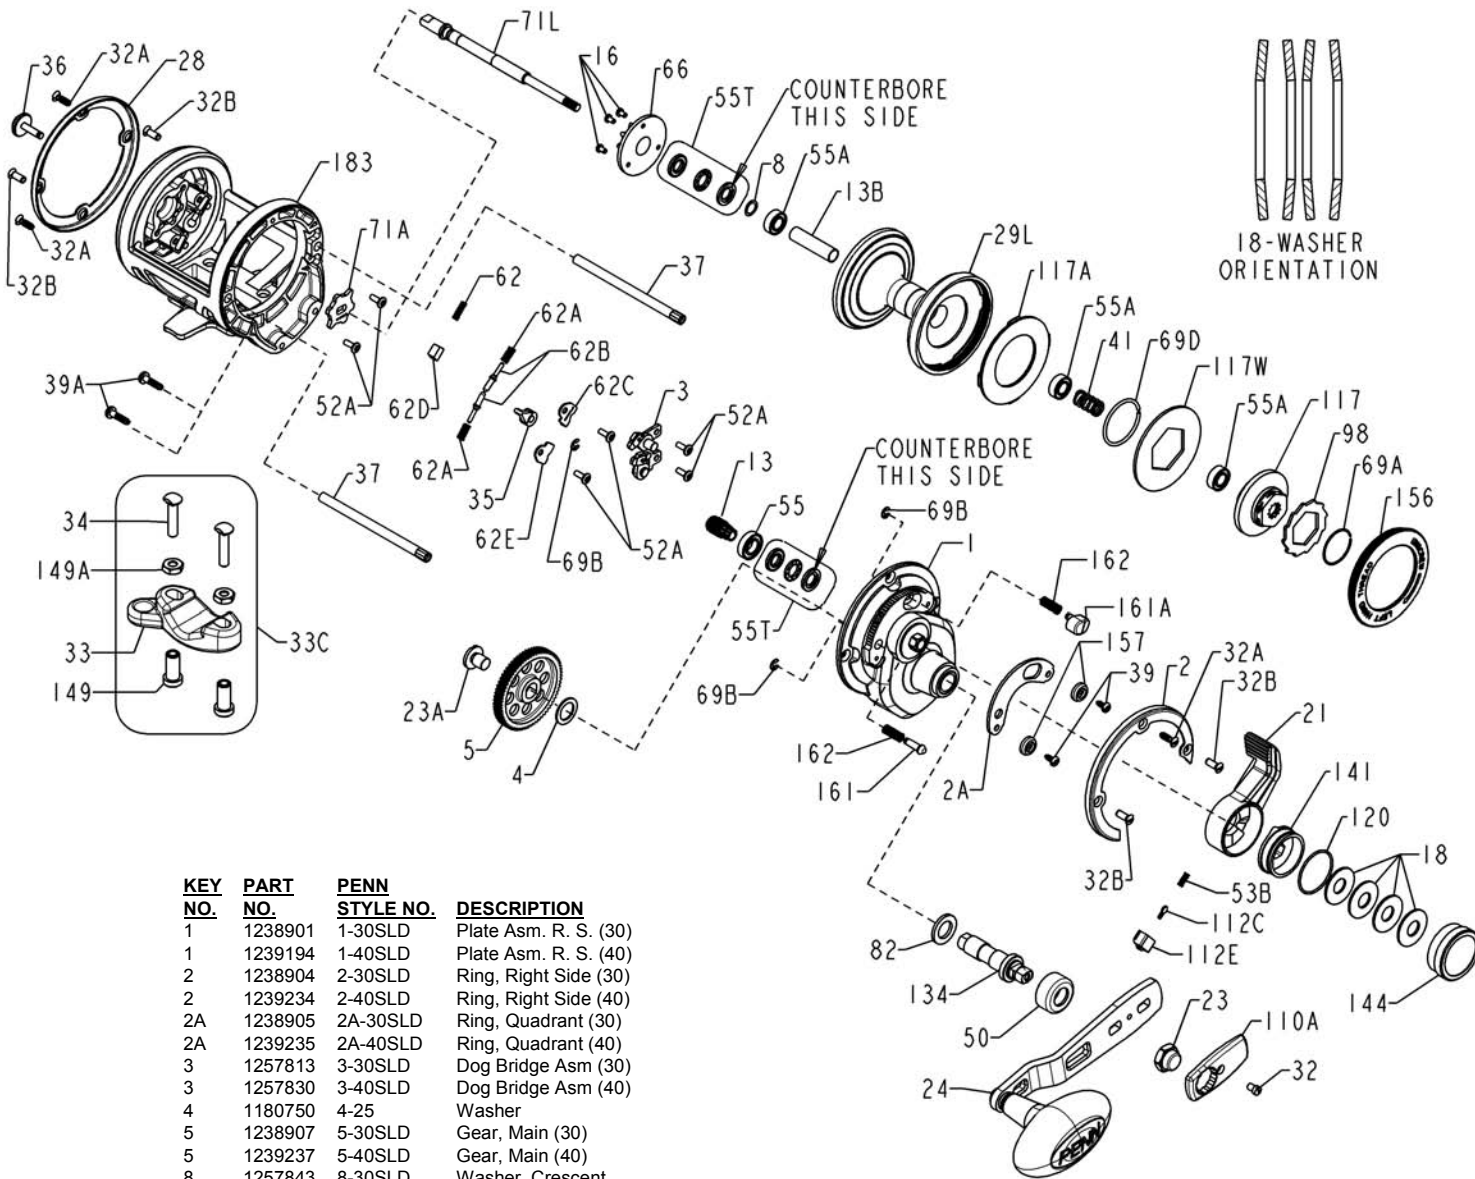

# PARTS LIST FOR MODEL SQL30LD & SQL40LD

REEL ASM NOS. 1206093 (SQL30LD) & 1206094 (SQL40LD)

KEY NO.	PART NO.	PENN STYLE NO.	DESCRIPTION
1	1238901	1-30SLD	Plate Asm. R. S. (30)
1	1239194	1-40SLD	Plate Asm. R. S. (40)
2	1238904	2-30SLD	Ring, Right Side (30)
2	1239234	2-40SLD	Ring, Right Side (40)
2A	1238905	2A-30SLD	Ring, Quadrant (30)
2A	1239235	2A-40SLD	Ring, Quadrant (40)
3	1257813	3-30SLD	Dog Bridge Asm (30)
3	1257830	3-40SLD	Dog Bridge Asm (40)
4	1180750	4-25	Washer
5	1238907	5-30SLD	Gear, Main (30)
5	1239237	5-40SLD	Gear, Main (40)
8	1257843	8-30SLD	Washer, Crescent
13	1238908	13-30SLD	Pinion (30)
13	1239238	13-40SLD	Pinion (40)
13B	1257816	13B-30SLD	Sleeve, Spindle
16	1181587	16-975LD	Screw (3 Req)
18	1238909	18-30SLD	Washer, Spring (30) (4 Req)
18	1239239	18-40SLD	Washer, Spring (40) (4 Req)