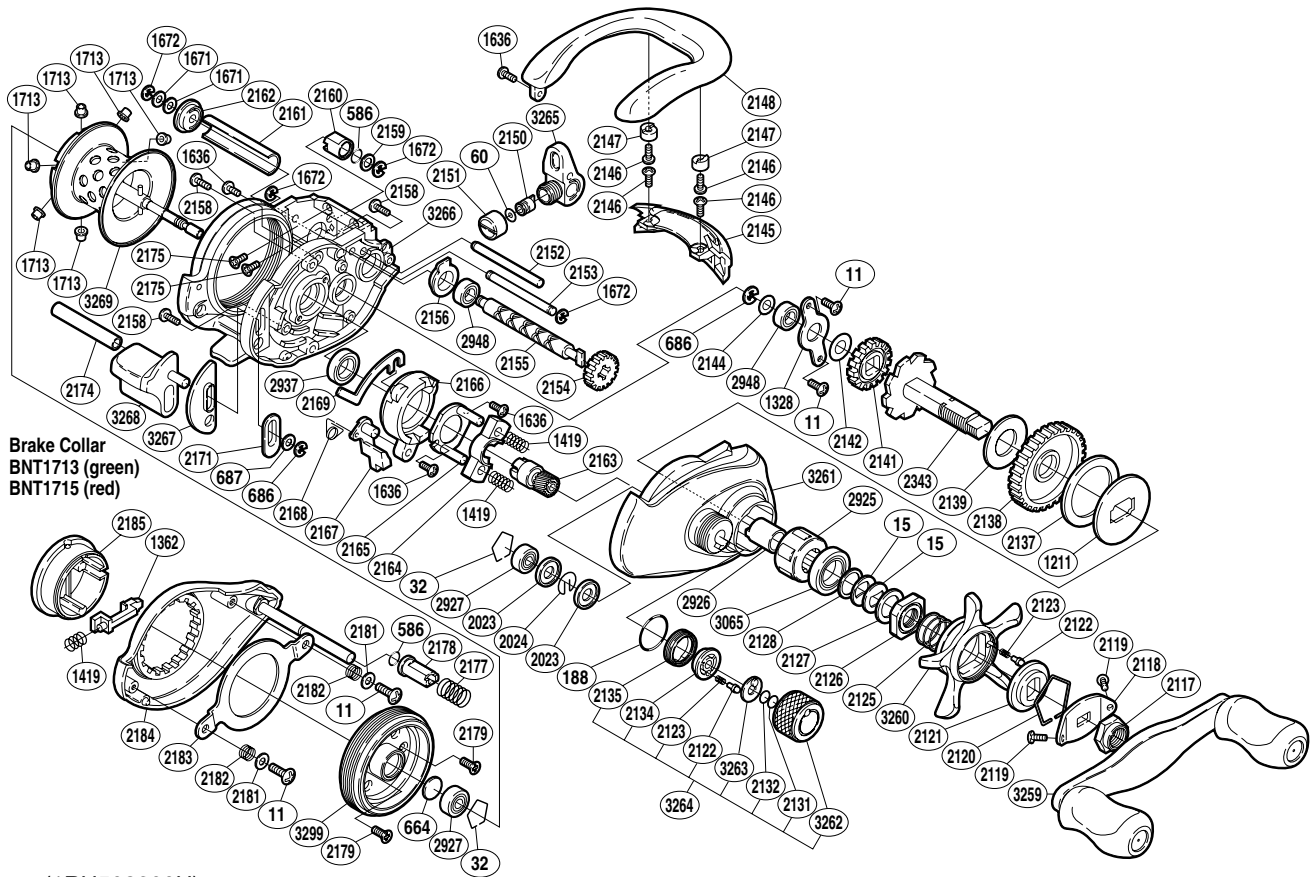

SHIMANO®

CALAIS ⚙️ A-RB

CL-200A

(1RH503200U)

Part No.	Description	Part No.	Description	Part No.	Description
BNT0011	Screw	BNT2134	Click Pin Holder	BNT2174	Clutch Bar Support
BNT0015	Drag Spring Washer	BNT2135	Cast Control Click Holder	BNT2175	Screw
BNT0032	Bearing Retainer	BNT2137	Drag Washer C	BNT2177	Damper Spring
BNT0060	Spacer	BNT2138	Drive Gear	BNT2178	Damper A
BNT0188	O Ring	BNT2139	Drag Washer A	BNT2179	Screw
BNT0586	O Ring	BNT2141	Idle Gear A	BNT2181	Washer
BNT0664	Spacer B	BNT2142	Idle Gear A Spacer	BNT2182	Brake Case Ring Spring
BNT0686	E Lock	BNT2144	Washer	BNT2183	Brake Case Ring
BNT0687	Spacer	BNT2145	Level Wind Protector	BNT2184	Brake Side Plate
BNT1211	Key Washer	BNT2146	Screw	BNT2185	Turnkey Dial
BNT1328	Drive Shaft Retainer	BNT2147	Line Guard Screw Cover	BNT2343	Drive Shaft
BNT1362	Turnkey Pawl	BNT2148	Thumb Rest	BNT2925	Roller Clutch Bearing
BNT1419	Yoke Spring	BNT2150	Line Guide Pawl	BNT2926	Roller Clutch Inner Tube
BNT1636	Screw	BNT2151	Pawl Cap	BNT2927	Ball Bearing
BNT1671	Washer	BNT2152	Level Wind Guide	BNT2937	Ball Bearing
BNT1672	E Lock	BNT2153	Line Guard C	BNT2948	Ball Bearing
BNT1713	Brake Collar (green)	BNT2154	Idle Gear C	BNT3065	Star Drag Bearing
BNT2023	Spool Shaft Clip Holder	BNT2155	Worm Shaft	BNT3259	Handle Assembly
BNT2024	Spool Shaft Clip	BNT2156	Worm Bushing A	BNT3260	Star Drag
BNT2117	Handle Nut	BNT2158	Screw	BNT3261	Right Side Plate
BNT2118	Handle Nut Plate	BNT2159	Washer	BNT3262	Cast Control Cap
BNT2119	Screw	BNT2160	Damper B	BNT3263	Cast Control Click Plate
BNT2120	Click Plate Retainer	BNT2161	Level Wind Guard	BNT3264	Cast Control Cap Assembly
BNT2121	Star Drag Click Plate	BNT2162	Worm Bushing B	BNT3265	Line Guide
BNT2122	Click Pin	BNT2163	Pinion Gear	BNT3266	One-Piece Frame
BNT2123	Click Spring	BNT2164	Yoke	BNT3267	Clutch Bar Guide B
BNT2125	Star Drag Spring	BNT2165	Clutch Cam Retainer	BNT3268	Quick-Fire II Clutch Bar
BNT2126	Star Drag Nut	BNT2166	Clutch Cam	BNT3269	Spool Assembly
BNT2127	Star Drag Spacer	BNT2167	Clutch Pawl	BNT3299	Brake Case
BNT2128	Bearing Washer	BNT2168	Clutch Pawl Spring		
BNT2131	Spool Tension Spacer B	BNT2169	Clutch Plate		
BNT2132	Spool Tension Spacer A	BNT2171	Clutch Bar Guide A	BNT1715	Brake Collar (red)