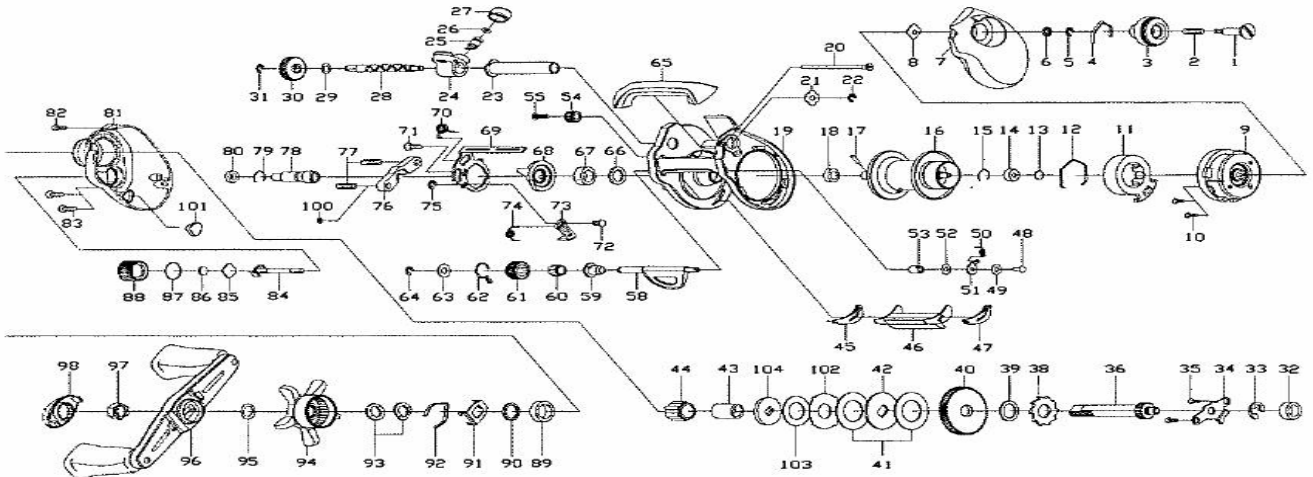

# TEAM DAIWA VIENTO L

Key No.	Parts No.	Parts Names	Key No.	Parts No.	Parts Names
1	E59-3803	Set plate screw	53	E60-2201	Bushing (A)
2	E59-3701	Set plate spring	54	E60-1501	Idle gear
3	E59-3604	Broke adjusting knob	55	351-1805	Screw (G)
4	E61-4601	Brake click spring	58	E60-8201	Lever
5	B33-9801	Brake dial retainer (A)	59	E60-1801	Bushing (B)
6	E59-3901	Brake dial washer	60-61	E61-0801	Gear assembly
7	E60-8602	Right side plate	62	E60-1601	Spring (B)
8	E59-4001	Brake dial retainer (B)	63	E60-1901	Washer (D)
9	E60-3502	Set plate	64	320-1402	Retainer (A)
10	F01-0002	Screw (B)	65	E61-5901	Front plate
11	E59-4701	Magnet holder	66	E58-8601	Washer (A)
12	E59-5001	Magnet holder ret. ring	67	B86-1701	Ball bearing (C)
13	E59-4600	Spacer (A)	68	E60-7701	Clutch cam (A)
14	G49-8601	Ball bearing (A)	69	E60-7801	Clutch cam (B)
15	E21-9701	Bearing retainer (A)	70	E60-8001	Clutch cam spring (A)
16-8	E61-3301	Spool assembly	71	351-1805	Screw (H)
19	E60-7602	Frame assembly	72	E60-0301	Pin
20	E60-1101	Screw (E)	73	E60-7901	Clutch trip plate
21	E60-1401	Worm shaft washer (A)	74	E59-5501	Clutch cam spring (B)
22	320-5901	Worm shaft retainer (A)	75	320-5901	Retainer (B)
23	E58-9801	Level wind guard	76	E58-9801	Yoke
24	E60-0801	Line guide	77	E58-9701	Yoke spring
25	E59-0601	Line guide pawl	78	E61-5501	Pinion gear
26	E59-0700	Line guide washer	79	E21-9701	Bearing retainer (B)
27	E59-0802	Pawl cap	80	G46-6202	Ball bearing (D)
28	E60-1201	Worm shaft	81	E61-5701	Left side plate
29	E59-7301	Spacer (H)	82	E60-3901	Left side plate screw (A)
30	E60-1301	Worm shaft gear	83	E59-1601	Left side plate screw (B)
31	B33-9801	Worm shaft gear retainer	84	F80-0501	Pinion shaft
32	B35-8606	Ball bearing (B)	85	B17-5405	Spacer (E)
33	320-1402	Drive shaft retainer (B)	86	B17-5501	Spacer (F)
34	E60-8101	Drive shaft retainer (A)	87	171-5201	'O' ring
35	351-1805	Screw (C)	88	E59-1503	Cast control cap
36	E61-5401	Drive shaft	89	B86-1704	Ball bearing (E)
38	E60-4001	Anti-reverse ratchet	90	E61-4501	Spacing sleeve
39	E60-7501	Spacer (G)	91	G58-8601	Plate (B)
40	E61-5601	Drive gear	92	F03-2401	Leaf spring
41	G42-8501	Drag washer (A)	93	150-8901	Drag spring washer
42	E61-4301	Key washer (A)	94	F57-6503	Star drag
43	E61-4901	Gear shaft collar	95	E61-5001	Washer (A)
44	F99-9803	Roller clutch (A)	96	E61-3101	Handle assembly
45	E59-9601	Spacer (B)	97	E61-3601	Handle nut
46	E60-0101	Clutch lever	98	F57-7201	Handle nut plate
47	E59-9501	Spacer (D)	100	E61-4701	Washer (E)
48	E60-3701	Screw (F)	101	E61-4801	Clutch cam plate
49	E60-2501	Washer (B)	102	E61-4401	Eared washer
50	E60-9101	Spring (A)	103	G45-5801	Drag washer (B)
51	E60-8301	Plate (A)	104	E61-4201	Key washer (B)
52	E60-2301	Washer (C)			