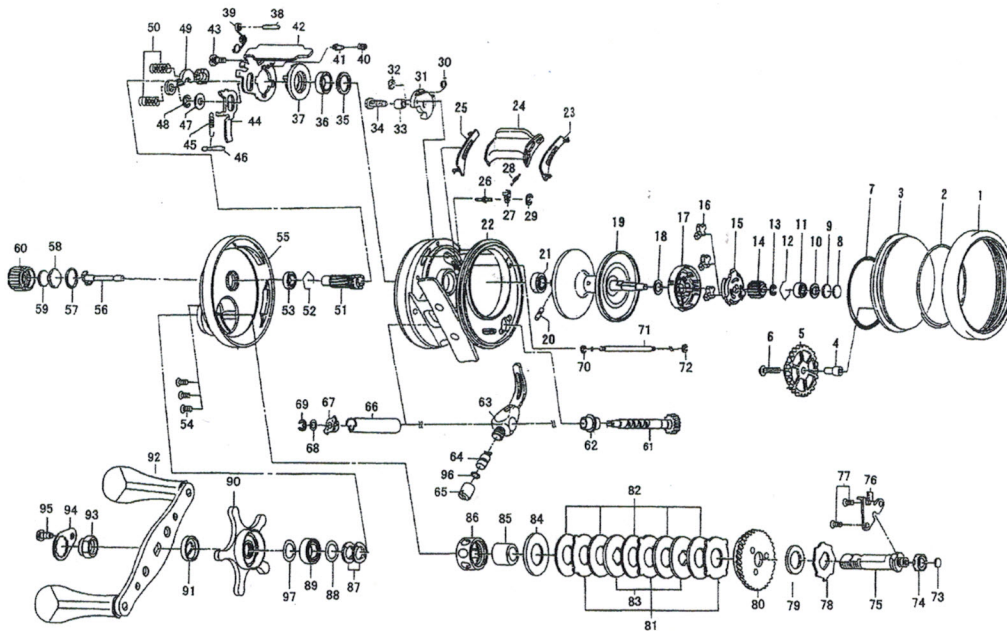

**BAITCASTING REEL**

**TEAM DAIWA LUNA 300L**

Key No.	Parts No.	Parts Name
1	6F798111	Right side outer ring
2	6F798201	Bearing retainer (A)
3	6G807502	Right side plate
4	6F918901	Collar (A)
5	6F918801	Idle gear
6	6F935401	Screw (A)
7	6F798301	"O"ring (A)
8	63757404	Spacer (A)
9	63757411	Spacer (B)
10	6G185101	Spacer (C)
11	6G511507	Ball bearing (A)
12	6F032201	Bearing retainer (B)
13-21	6Z017536	Spool assembly
22	6G830001	Frame assembly
23	6F793306	Spacer (D)
24	6G893301	Clutch lever
25	6F793203	Spacer (E)
26	6F924001	Pin (A)
27	6G830401	Click pawl
28	6F995501	Click spring (A)
29	6B864101	Click retainer
30	6G830201	Click spring (B)
31	6G830301	Click lever
32	6B864101	Click lever retainer
33	6F940301	Collar (B)
34	63522501	Click lever screw
35	6F793401	Washer (A)
36	6G431001	Ball bearing (B)
37	6F997401	Clutch cam
38	6F794401	Pin (B)
39	6G608901	Clutch spring
40	6F287901	Spring (A)
41	6G002901	Pin (C)
42	6F998201	Yoke plate
43	6F793801	Screw (B)
44	6F997901	Clutch trip lever
45	6F794701	Spring (B)
46	6F794601	Pin (D)
47	63716907	Washer (B)
48	63201402	Retainer
49	6G830501	Yoke
50	6F794901	Yoke spring
51	6F998302	Pinion gear
52	6E219701	Bearing retainer (C)
53	6G430901	Ball bearing (C)
54	63511106	Left side plate screw
55	6G829801	Left side plate
56	6F800501	Pinion shaft
57	61715201	"O"ring (B)
58	6B175401	Spool adjusting cap metal
59	6B175503	Spacer (F)
60	6F574403	Cast control cap
61	6F918201	Worm shaft assembly
62	6F917401	Worm shaft holder (A)
63	6F971201	Line guide
64	61214212	Line guide pawl
65	63415901	Pawl cap
66	6F917501	Level wind guard
67	6F795801	Worm shaft holder (B)
68	63761801	Worm shaft washer
69	63205901	Worm shaft retainer
70	6F550501	Stabilizer bar retainer (A)
71	6G456401	Stabilizer bar
72	6F550501	Stabilizer bar retainer (B)
73	6F575601	Drive shaft washer (A)
74	6B550301	Ball bearing (D)
75	6F938602	Drive shaft
76	6F998001	Drive shaft retainer
77	6E134501	Drive shaft retainer screw
78	6G120901	Anti-reverse ratchet
79	6E425302	Drive shaft washer (B)
80	6G830801	Drive gear
81	6F796101	Eared washer
82	6G455801	Drag washer
83	6F796301	Key washer (A)
84	6B360303	Key washer (B)
85	6G926101	Gear shaft collar
86	6F552703	Roller clutch
87	61508901	Drag spring washer
88	6F366801	Bearing washer
89	6G427202	Ball bearing (E)
90	6G680402	Star drag
91	6F850401	Handle collar
92	6G680501	Handle assembly
93	6G682302	Handle nut
94	6G678901	Handle nut plate
95	6G609201	Handle nut plate screw
96	63754100	Washer (C)
97	63737813	Spacing sleeve