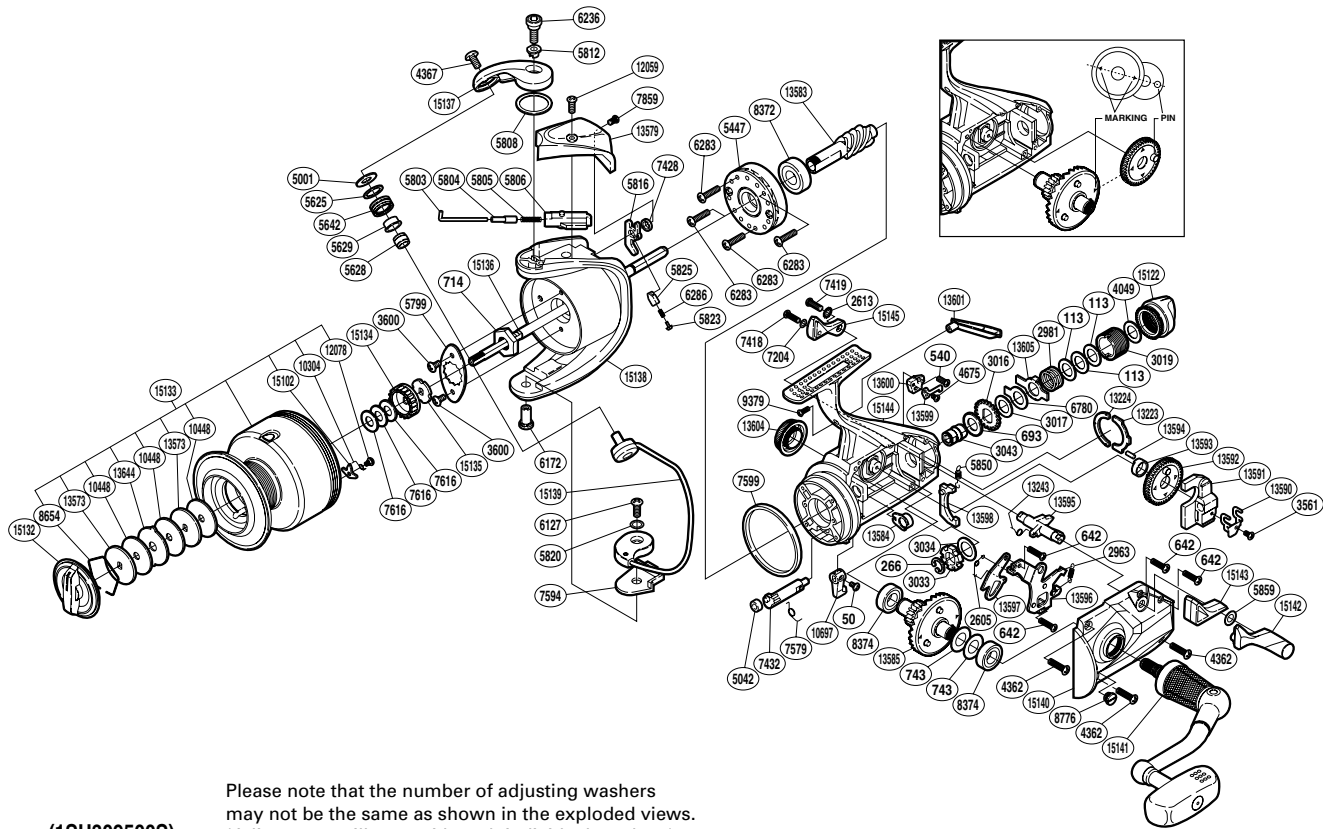

SHIMANO

BAITRUNNER

BTR-12000C

(1SH309500S)

Please note that the number of adjusting washers may not be the same as shown in the exploded views. (Adjustment will vary with each individual product.)

Part No.	Description	Part No.	Description	Part No.	Description
RD 0050	Screw	RD 5812	Screw Collar	RD13573	Key Washer
RD 0113	Washer	RD 5816	Bail Trip Lever	RD13579	Bail Spring Cover
RD 0266	C Lock	RD 5820	Spacer	RD13583	Pinion Gear
RD 0540	Screw	RD 5823	Lever Spring Guide A	RD13584	Pinion Gear Bushing
RD 0642	Screw	RD 5825	Lever Spring Guide B	RD13585	Drive Gear
RD 0693	Free Spool Tension Washer	RD 5850	BaitRunner Pawl Spring	RD13590	Oscillating Slider Retainer
RD 0714	Rotor Nut	RD 5859	Spacer	RD13591	Oscillating Slider
RD 0743	Washer	RD 6127	Screw	RD13592	Oscillating Gear
RD 2605	Clutch Pawl Spring	RD 6172	Bail Hold Support Shaft	RD13593	Oscillating Gear Bushing
RD 2963	BaitRunner Click Spring	RD 6236	Screw	RD13594	E Pin
RD 2981	Free Spool Tension Spring	RD 6283	Screw	RD13595	BaitRunner Lever Shaft
RD 3016	Click Gear	RD 6286	Bail Trip Lever Spring	RD13596	Clutch Plate Assembly
RD 3017	Free Spool Tension Washer	RD 6780	Single Eared Washer	RD13597	Clutch Pawl
RD 3019	Free Spool Tension Screw	RD 7204	Lock Washer	RD13598	BaitRunner Pawl
RD 3033	BaitRunner Ratchet	RD 7418	Screw	RD13599	Dial Click
RD 3034	Spacer	RD 7419	Screw	RD13600	BaitRunner Pawl Guide
RD 3043	Free Spool Tension Shaft	RD 7428	Bail Trip Lever Washer	RD13601	Body I.D. Plate
RD 3561	Screw	RD 7432	Anti-Reverse Cam	RD13604	Handle Screw Cap
RD 3600	Screw	RD 7579	Anti-Reverse Cam Spring	RD13605	Eared Washer
RD 4049	Washer	RD 7594	Bail Hold Support Spacer	RD13644	Eared Washer
RD 4362	Screw	RD 7599	Friction Ring	RD15102	Drag Click
RD 4367	Screw	RD 7616	Spool Washer	RD15122	BaitRunner Tension Dial
RD 4675	Screw	RD 7859	Screw	RD15132	Drag Knob
RD 5001	Line Roller Washer	RD 8372	Ball Bearing	RD15133	Spool Assembly
RD 5042	Anti-Reverse Cam Ring	RD 8374	Ball Bearing	RD15134	Spool Support A
RD 5447	Roller Clutch Assembly	RD 8654	Drag Washers Retainer	RD15135	Spool Support B
RD 5625	Line Roller Spacer	RD 8776	Oil Cap	RD15136	Main Shaft
RD 5628	Line Roller Collar	RD 9379	Screw	RD15137	Bail Arm
RD 5629	Line Roller Bushing	RD10304	Click Spring	RD15138	Rotor
RD 5642	Line Roller	RD10448	Drag Washer	RD15139	Bail Assembly
RD 5799	Rotor Nut Retainer	RD10697	Anti-Reverse Lever	RD15140	Side Cover
RD 5803	Bail Spring Guide A	RD12059	Screw	RD15141	Handle Assembly
RD 5804	Spring Guide A Support	RD12078	Screw	RD15142	BaitRunner Lever Arm L
RD 5805	Bail Spring	RD13223	Dial Retainer	RD15143	BaitRunner Lever Bridge
RD 5806	Bail Spring Guide B	RD13224	Dial Retainer B	RD15144	Body
RD 5808	Washer	RD13243	Clutch Spring	RD15145	BaitRunner Lever Arm R