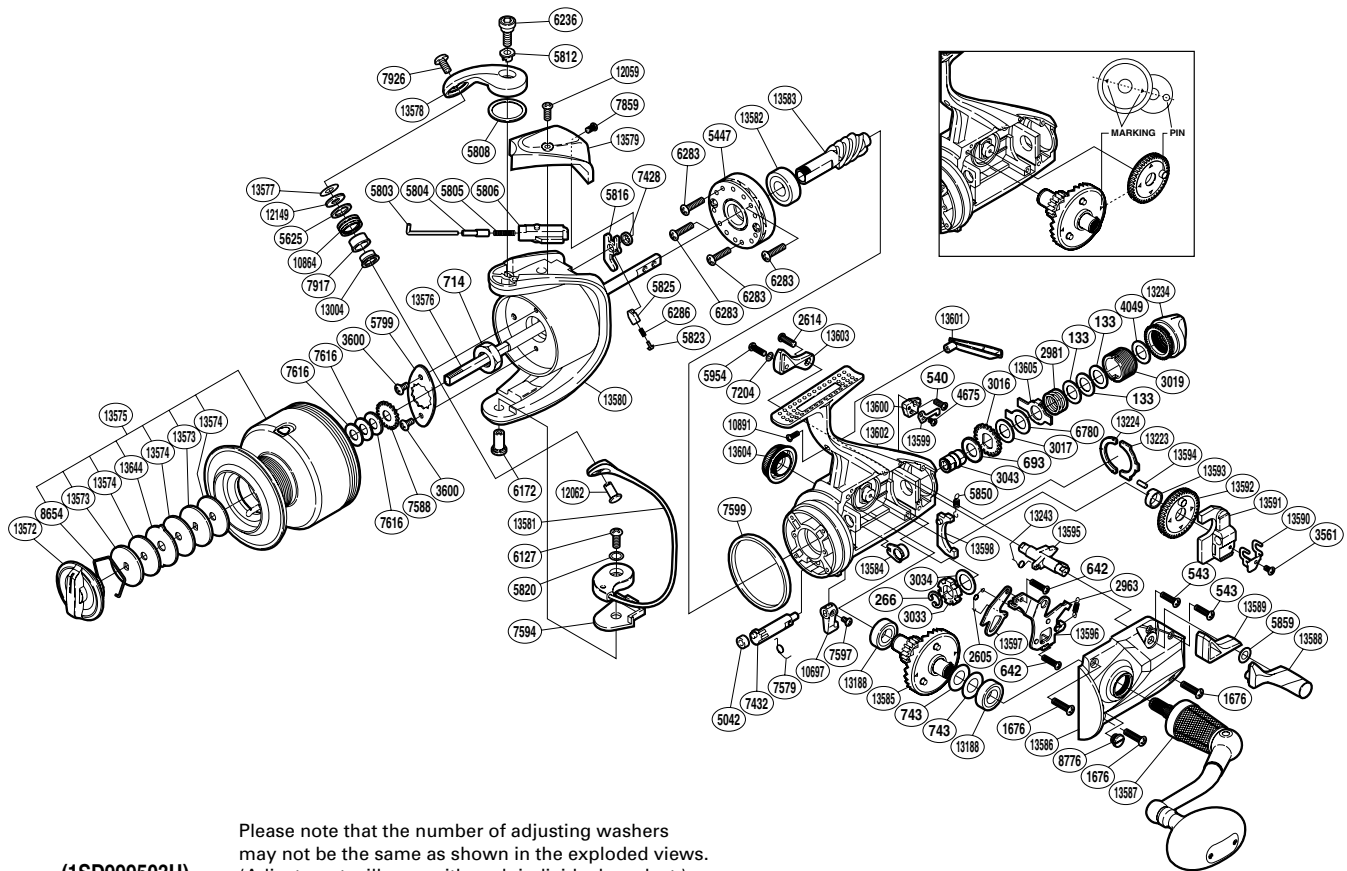

## BTR-12000D

(1SD999503U)

Please note that the number of adjusting washers may not be the same as shown in the exploded views. (Adjustment will vary with each individual product.)

Part No.	Description	Part No.	Description	Part No.	Description
RD 0113	Washer	RD 5825	Lever Spring Guide B	RD13572	Drag Knob
RD 0266	C Lock	RD 5850	BaitRunner Pawl Spring	RD13573	Key Washer
RD 0540	Screw	RD 5859	Spacer	RD13574	Drag Washer
RD 0543	Screw	RD 5954	Screw	RD13575	Spool Assembly
RD 0642	Screw	RD 6127	Screw	RD13576	Main Shaft
RD 0693	Free Spool Tension Washer	RD 6172	Bail Hold Support Shaft	RD13577	Spacer
RD 0714	Rotor Nut	RD 6236	Screw	RD13578	Bail Arm
RD 0743	Washer	RD 6283	Screw	RD13579	Bail Spring Cover
RD 1676	Screw	RD 6286	Bail Trip Lever Spring	RD13580	Rotor
RD 2605	Clutch Pawl Spring	RD 6780	Single Eared Washer	RD13581	Bail Assembly
RD 2614	Screw	RD 7204	Lock Washer	RD13582	Ball Bearing
RD 2963	BaitRunner Click Spring	RD 7428	Bail Trip Lever Washer	RD13583	Pinion Gear
RD 2981	Free Spool Tension Spring	RD 7432	Anti-Reverse Cam	RD13584	Pinion Gear Bushing
RD 3016	Click Gear	RD 7579	Anti-Reverse Cam Spring	RD13585	Drive Gear
RD 3017	Free Spool Tension Washer	RD 7588	Spool Support	RD13586	Side Cover
RD 3019	Free Spool Tension Screw	RD 7594	Bail Hold Support Spacer	RD13587	Handle Assembly
RD 3033	BaitRunner Ratchet	RD 7597	Screw	RD13588	BaitRunner Lever Arm L
RD 3034	Spacer	RD 7599	Friction Ring	RD13589	BaitRunner Lever Bridge
RD 3043	Free Spool Tension Shaft	RD 7616	Spool Washer	RD13590	Oscillating Slider Retainer
RD 3561	Screw	RD 7859	Screw	RD13591	Oscillating Slider
RD 3600	Screw	RD 7917	Line Roller Bushing	RD13592	Oscillating Gear
RD 4049	Washer	RD 7926	Screw	RD13593	Oscillating Gear Bushing
RD 4675	Screw	RD 8654	Drag Washers Retainer	RD13594	E Pin
RD 5042	Anti-Reverse Cam Ring	RD 8776	Oil Cap	RD13595	BaitRunner Lever Shaft
RD 5447	Roller Clutch Assembly	RD10697	Anti-Reverse Lever	RD13596	Clutch Plate Assembly
RD 5625	Line Roller Spacer	RD10864	Line Roller	RD13597	Clutch Pawl
RD 5799	Rotor Nut Retainer	RD10891	Screw	RD13598	BaitRunner Pawl
RD 5803	Bail Spring Guide A	RD12059	Screw	RD13599	Dial Click
RD 5804	Spring Guide A Support	RD12062	Line Roller Support	RD13600	BaitRunner Pawl Guide
RD 5805	Bail Spring	RD12149	Line Roller Washer	RD13601	Body I.D. Plate
RD 5806	Bail Spring Guide B	RD13004	Line Roller Collar	RD13602	Body
RD 5808	Washer	RD13188	Ball Bearing	RD13603	BaitRunner Lever Arm R
RD 5812	Screw Collar	RD13223	Dial Retainer	RD13604	Handle Screw Cap
RD 5816	Bail Trip Lever	RD13224	Dial Retainer B	RD13605	Eared Washer
RD 5820	Spacer	RD13234	BaitRunner Tension Dial	RD13644	Eared Washer
RD 5823	Lever Spring Guide A	RD13243	Clutch Spring		