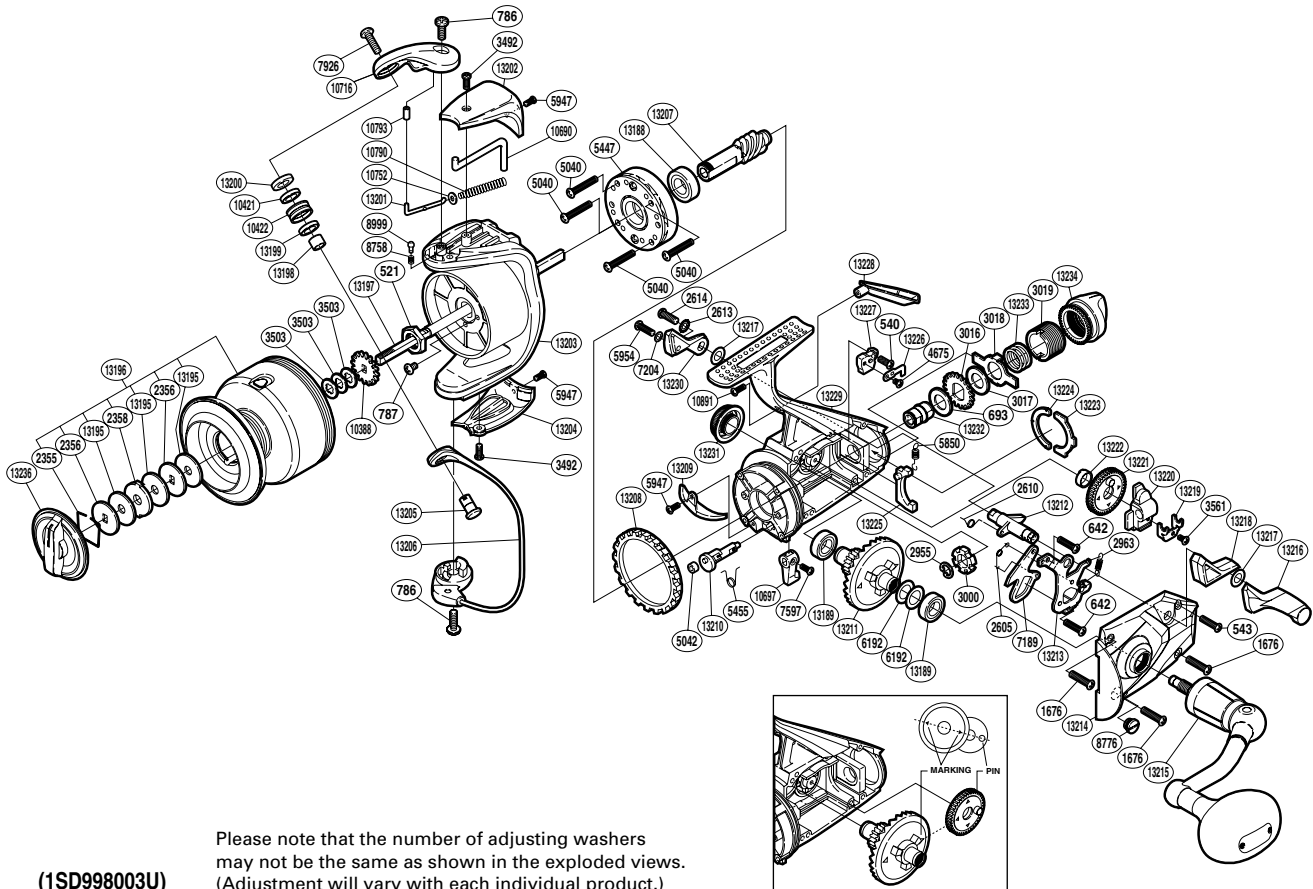

SHIMANO

BAITRUNNER

BTR-8000D

(1SD998003U)

Part No.	Description	Part No.	Description	Part No.	Description
RD 0521	Rotor Nut	RD 5954	Screw	RD13206	Bail Assembly
RD 0540	Screw	RD 6192	Washer	RD13207	Pinion Gear
RD 0543	Screw	RD 7189	Clutch Pawl	RD13208	Friction Ring
RD 0642	Screw	RD 7204	Lock Washer	RD13209	Bail Trip Strike
RD 0693	Free Spool Tension Washer	RD 7597	Screw	RD13210	Anti-Reverse Cam
RD 0786	Screw	RD 7926	Screw	RD13211	Drive Gear
RD 0787	Screw	RD 8758	Click Spring	RD13212	BaitRunner Lever Shaft
RD 1676	Screw	RD 8776	Oil Cap	RD13213	Clutch Plate Assembly
RD 2355	Drag Washers Retainer	RD 8999	Click Pin	RD13214	Side Cover
RD 2356	Key Washer	RD10388	Spool Support	RD13215	Handle Assembly
RD 2358	Eared Washer	RD10421	Line Roller Collar	RD13216	BaitRunner Lever Arm L
RD 2605	Clutch Pawl Spring	RD10422	Line Roller	RD13217	Spacer
RD 2610	Clutch Spring	RD10690	Bail Trip Lever	RD13218	BaitRunner Lever Bridge
RD 2613	Lock Washer	RD10697	Anti-Reverse Lever	RD13219	Oscillating Slider Retainer
RD 2614	Screw	RD10716	Bail Arm	RD13220	Oscillating Slider
RD 2955	C Lock	RD10752	Spring Guide A Support	RD13221	Oscillating Gear
RD 2963	BaitRunner Click Spring	RD10790	Bail Spring	RD13222	Oscillating Gear Bushing
RD 3000	BaitRunner Ratchet	RD10793	Bail Arm Collar	RD13223	Dial Retainer
RD 3016	Click Gear	RD10891	Screw	RD13224	Dial Retainer B
RD 3017	Free Spool Tension Washer	RD13188	Ball Bearing	RD13225	BaitRunner Pawl
RD 3018	Eared Washer	RD13189	Ball Bearing	RD13226	Dial Click
RD 3019	Free Spool Tension Screw	RD13195	Drag Washer	RD13227	BaitRunner Pawl Guide
RD 3492	Screw	RD13196	Spool Assembly	RD13228	Body I.D. Plate
RD 3503	Spool Washer	RD13197	Main Shaft	RD13229	Body
RD 3561	Screw	RD13198	Line Roller Spacer	RD13230	BaitRunner Lever Arm R
RD 4675	Screw	RD13199	Line Roller Collar B	RD13231	Handle Screw Cap
RD 5040	Screw	RD13200	Washer	RD13232	Free Spool Tension Shaft
RD 5042	Anti-Reverse Cam Ring	RD13201	Bail Spring Guide A	RD13233	Free Spool Tension Spring
RD 5447	Roller Clutch Assembly	RD13202	Bail Spring Cover	RD13234	BaitRunner Tension Dial
RD 5455	Anti-Reverse Cam Spring	RD13203	Rotor	RD13236	Drag Knob
RD 5850	BaitRunner Pawl Spring	RD13204	Bail Hold Support Guard		
RD 5947	Screw	RD13205	Line Roller Support		