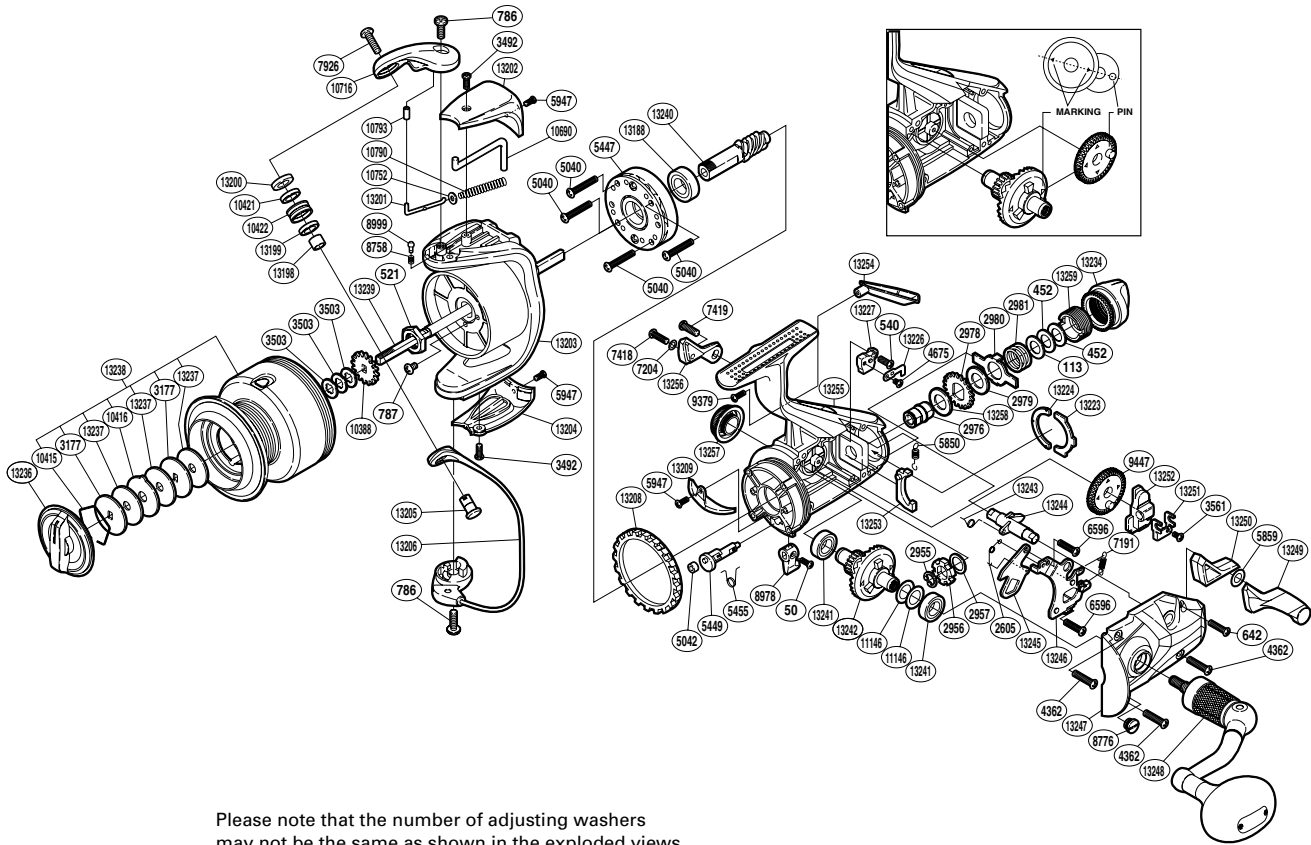

SHIMANO

BAITRUNNER SA-RB

BTR-6000D

(1SD996003U)

Please note that the number of adjusting washers may not be the same as shown in the exploded views. (Adjustment will vary with each individual product.)

Part No.	Description	Part No.	Description	Part No.	Description
RD 0050	Screw	RD 7191	BaitRunner Click Spring	RD13208	Friction Ring
RD 0113	Washer	RD 7204	Lock Washer	RD13209	Bail Trip Strike
RD 0452	Washer	RD 7418	Screw	RD13223	Dial Retainer
RD 0521	Rotor Nut	RD 7419	Screw	RD13224	Dial Retainer B
RD 0540	Screw	RD 7926	Screw	RD13226	Dial Click
RD 0642	Screw	RD 8758	Click Spring	RD13227	BaitRunner Pawl Guide
RD 0786	Screw	RD 8776	Oil Cap	RD13234	BaitRunner Tension Dial
RD 0787	Screw	RD 8978	Anti-Reverse Lever	RD13236	Drag Knob
RD 2605	Clutch Pawl Spring	RD 8999	Click Pin	RD13237	Drag Washer
RD 2955	C Lock	RD 9379	Screw	RD13238	Spool Assembly
RD 2956	BaitRunner Ratchet	RD 9447	Oscillating Gear	RD13239	Main Shaft
RD 2957	Spacer	RD10388	Spool Support	RD13240	Pinion Gear
RD 2976	Free Spool Tension Shaft	RD10415	Drag Washers Retainer	RD13241	Ball Bearing
RD 2978	Click Gear	RD10416	Eared Washer	RD13242	Drive Gear
RD 2979	Free Spool Tension Washer	RD10421	Line Roller Collar	RD13243	Clutch Spring
RD 2980	Eared Washer	RD10422	Line Roller	RD13244	BaitRunner Lever Shaft
RD 2981	Free Spool Tension Spring	RD10690	Bail Trip Lever	RD13245	Clutch Pawl
RD 3177	Key Washer	RD10716	Bail Arm	RD13246	Clutch Plate Assembly
RD 3492	Screw	RD10752	Spring Guide A Support	RD13247	Side Cover
RD 3503	Spool Washer	RD10790	Bail Spring	RD13248	Handle Assembly
RD 3561	Screw	RD10793	Bail Arm Collar	RD13249	BaitRunner Lever Arm L
RD 4362	Screw	RD11146	Washer	RD13250	BaitRunner Lever Bridge
RD 4675	Screw	RD13188	Ball Bearing	RD13251	Oscillating Slider Retainer
RD 5040	Screw	RD13198	Line Roller Spacer	RD13252	Oscillating Slider
RD 5042	Anti-Reverse Cam Ring	RD13199	Line Roller Collar B	RD13253	BaitRunner Pawl
RD 5447	Roller Clutch Assembly	RD13200	Washer	RD13254	Body I.D. Plate
RD 5449	Anti-Reverse Cam	RD13201	Bail Spring Guide A	RD13255	Body
RD 5455	Anti-Reverse Cam Spring	RD13202	Bail Spring Cover	RD13256	BaitRunner Lever Arm R
RD 5850	BaitRunner Pawl Spring	RD13203	Rotor	RD13257	Handle Screw Cap
RD 5859	Spacer	RD13204	Bail Hold Support Guard	RD13258	Free Spool Tension Washer
RD 5947	Screw	RD13205	Line Roller Support	RD13259	Free Spool Tension Screw
RD 6596	Screw	RD13206	Bail Assembly		