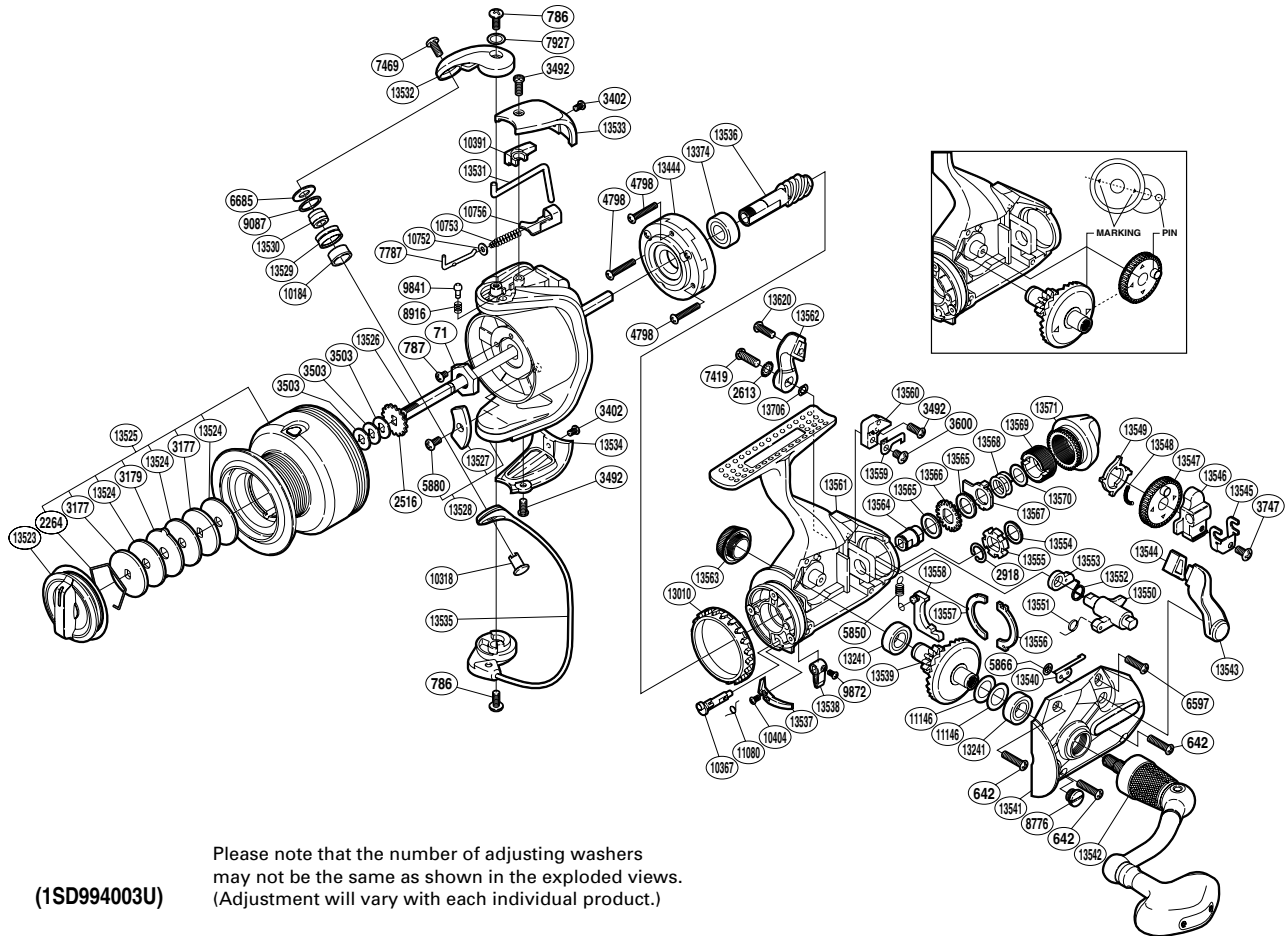

SHIMANO

BAITRUNNER S A-RB

BTR-4000D

Please note that the number of adjusting washers may not be the same as shown in the exploded views. (Adjustment will vary with each individual product.)

(1SD994003U)

Part No.	Description	Part No.	Description	Part No.	Description
RD 0071	Rotor Nut	RD10367	Anti-Reverse Cam	RD13543	BaitRunner Lever Arm L
RD 0642	Screw	RD10391	Bail Trip Cover	RD13544	BaitRunner Lever Bridge
RD 0786	Screw	RD10404	Screw	RD13545	Oscillating Slider Retainer
RD 0787	Screw	RD10752	Spring Guide A Support	RD13546	Oscillating Slider
RD 2264	Drag Washers Retainer	RD10753	Bail Spring	RD13547	Oscillating Gear
RD 2516	Spool Support	RD10756	Bail Spring Seat	RD13548	Oscillating Gear Ratchet Spring
RD 2613	Lock Washer	RD11080	Anti-Reverse Cam Spring	RD13549	Oscillating Gear Ratchet
RD 2918	C Lock	RD11146	Washer	RD13550	Clutch Arm
RD 3177	Key Washer	RD13010	Friction Ring	RD13551	Clutch Cam Spring
RD 3179	Eared Washer	RD13241	Ball Bearing	RD13552	Clutch Spring
RD 3402	Screw	RD13374	Ball Bearing	RD13553	Clutch Cam
RD 3492	Screw	RD13444	Roller Clutch Assembly	RD13554	Spacer
RD 3503	Spool Washer	RD13523	Drag Knob	RD13555	BaitRunner Ratchet
RD 3600	Screw	RD13524	Drag Washer	RD13556	Dial Retainer
RD 3747	Screw	RD13525	Spool Assembly	RD13557	Dial Retainer B
RD 4798	Screw	RD13526	Main Shaft	RD13558	BaitRunner Pawl
RD 5850	BaitRunner Pawl Spring	RD13527	Counter Weight	RD13559	Dial Click
RD 5866	Push Nut	RD13528	Rotor	RD13560	Dial Click Holder
RD 5880	Screw	RD13529	Line Roller	RD13561	Body
RD 6597	Screw	RD13530	Line Roller Collar	RD13562	BaitRunner Lever Arm R
RD 6685	Line Roller Washer	RD13531	Bail Trip Lever	RD13563	Handle Screw Cap
RD 7419	Screw	RD13532	Bail Arm	RD13564	Free Spool Tension Shaft
RD 7469	Screw	RD13533	Bail Spring Cover	RD13565	Free Spool Tension Washer
RD 7787	Bail Spring Guide A	RD13534	Bail Hold Support Guard	RD13566	Click Gear
RD 7927	Washer	RD13535	Bail Assembly	RD13567	Eared Washer
RD 8776	Oil Cap	RD13536	Pinion Gear	RD13568	Free Spool Tension Spring
RD 8916	Click Spring	RD13537	Bail Trip Strike	RD13569	Free Spool Tension Screw
RD 9087	Line Roller Spacer	RD13538	Anti-Reverse Lever	RD13570	Washer
RD 9841	Click Pin	RD13539	Drive Gear	RD13571	BaitRunner Tension Dial
RD 9872	Screw	RD13540	BaitRunner Click	RD13620	Screw
RD10184	Line Roller Bushing	RD13541	Side Cover	RD13706	Washer
RD10318	Line Roller Support	RD13542	Handle Assembly		