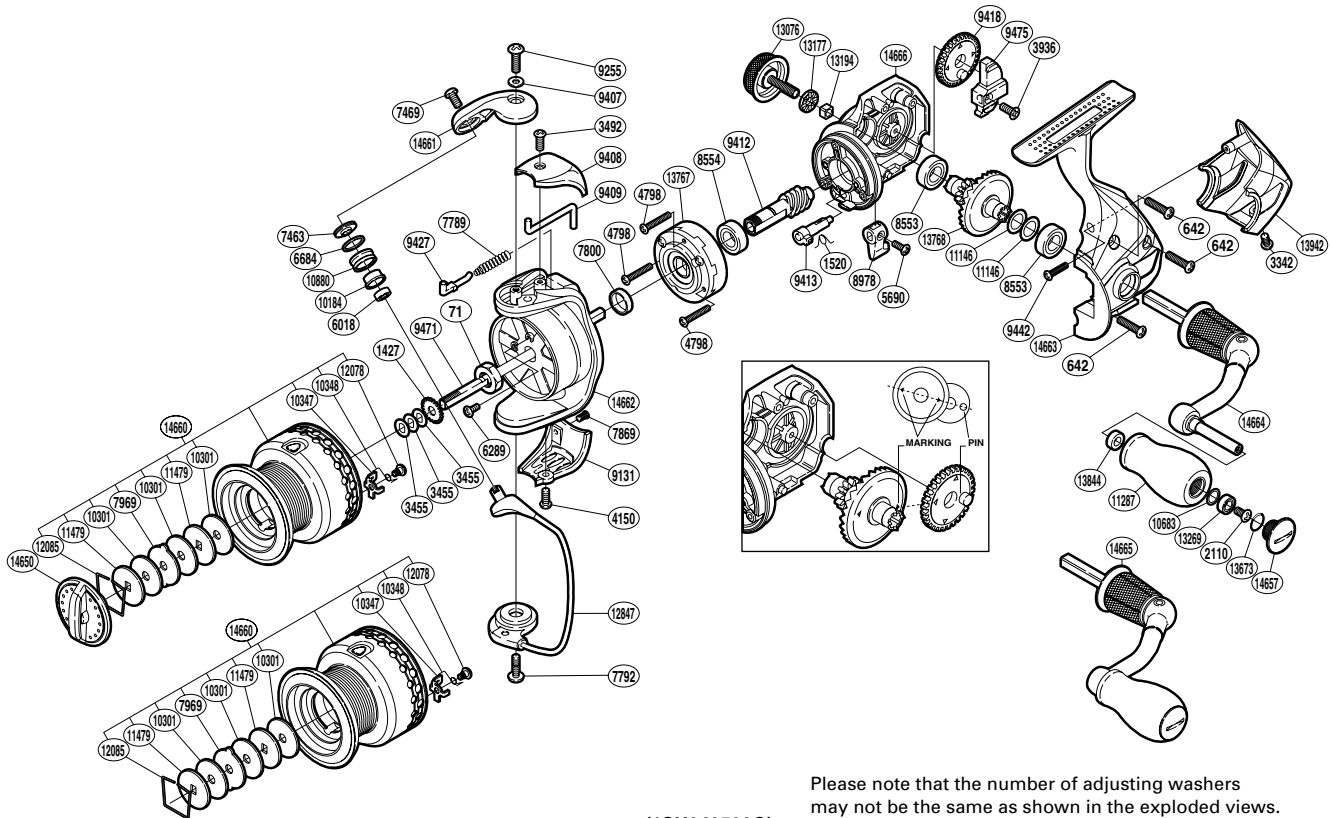

# SHIMANO

## ARNS-2500FA

(1SH242500G)

Please note that the number of adjusting washers may not be the same as shown in the exploded views. (Adjustment will vary with each individual product.)

Part No.	Description	Part No.	Description	Part No.	Description
RD 0071	Rotor Nut	RD 8554	Ball Bearing	RD12078	Screw
RD 0642	Screw	RD 8978	Anti-Reverse Lever	RD12085	Drag Washers Retainer
RD 1427	Spool Support	RD 9131	Bail Hold Support Guard	RD12847	Bail Assembly
RD 1520	Anti-Reverse Cam Spring	RD 9255	Screw	RD13076	Handle Screw Cap
RD 2110	Screw	RD 9407	Washer	RD13177	Handle Screw Cap Spacer
RD 3342	Screw	RD 9408	Bail Spring Cover	RD13194	Handle Screw Lock
RD 3455	Spool Washer	RD 9409	Bail Trip Lever	RD13269	Ball Bearing
RD 3492	Screw	RD 9412	Pinion Gear	RD13673	O Ring
RD 3936	Screw	RD 9413	Anti-Reverse Cam	RD13767	Roller Clutch Assembly
RD 4150	Screw	RD 9418	Oscillating Gear	RD13768	Drive Gear
RD 4798	Screw	RD 9427	Bail Spring Guide	RD13844	Handle Knob Bushing
RD 5690	Screw	RD 9442	Screw	RD13942	Rear Protector
RD 6018	Ball Bearing	RD 9471	Main Shaft	RD14650	Drag Knob
RD 6289	Screw	RD 9475	Oscillating Slider	RD14657	Handle Knob Seal
RD 6684	Line Roller Spacer	RD10184	Line Roller Bushing	RD14660	Spool Assembly
RD 7463	Line Roller Washer	RD10301	Drag Washer	RD14661	Bail Arm
RD 7469	Screw	RD10347	Drag Click	RD14662	Rotor
RD 7789	Bail Spring	RD10348	Click Spring	RD14663	Side Cover
RD 7792	Screw	RD10683	Washer	RD14664	Handle Shank Assembly
RD 7800	Rotor Ring	RD10880	Line Roller	RD14665	Handle Assembly
RD 7869	Screw	RD11146	Washer	RD14666	Body
RD 7969	Eared Washer	RD11287	Handle Knob		
RD 8553	Ball Bearing	RD11479	Key Washer		