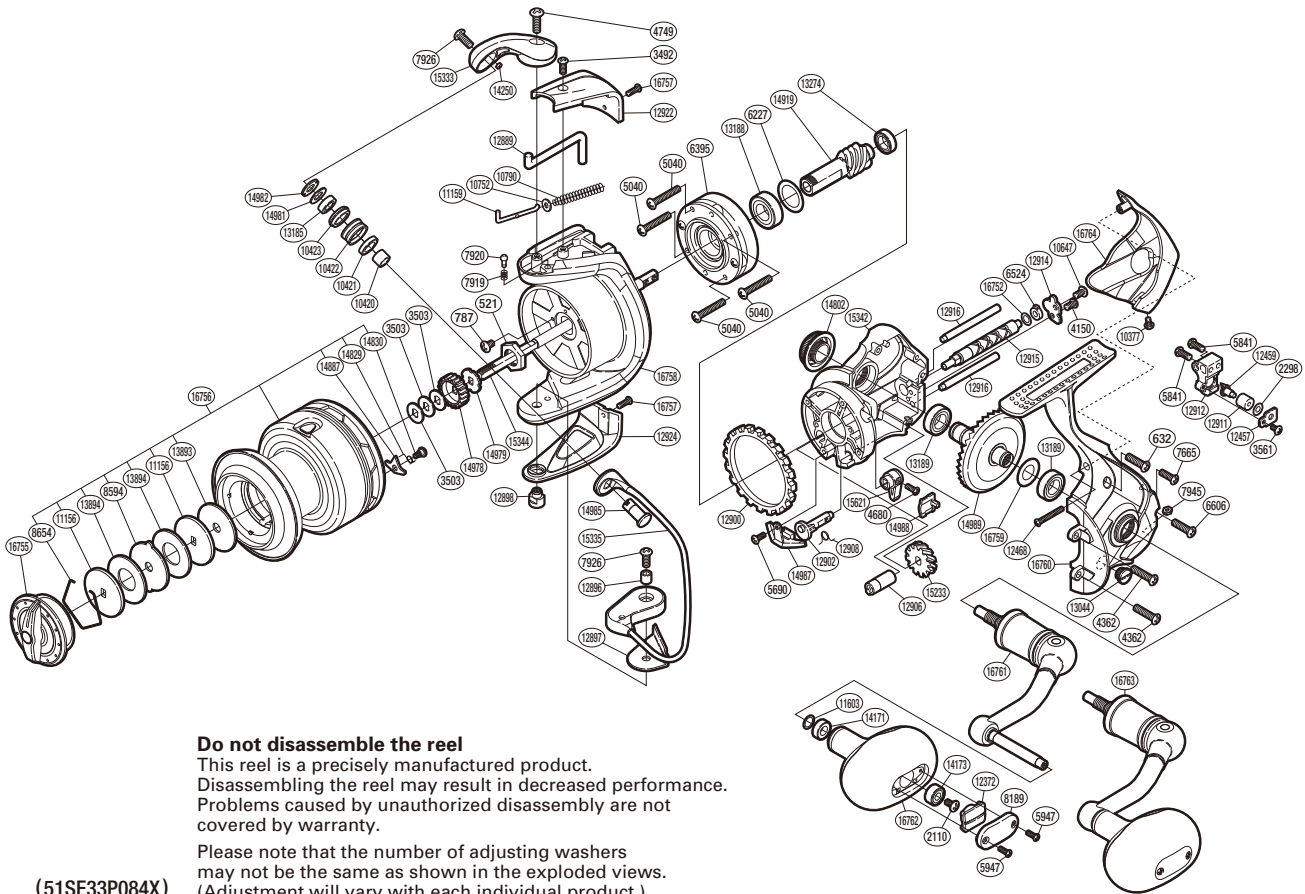

SHIMANO

BIOMASTER SA-RB

BIOSW-8000PG

Do not disassemble the reel

This reel is a precisely manufactured product. Disassembling the reel may result in decreased performance. Problems caused by unauthorized disassembly are not covered by warranty.