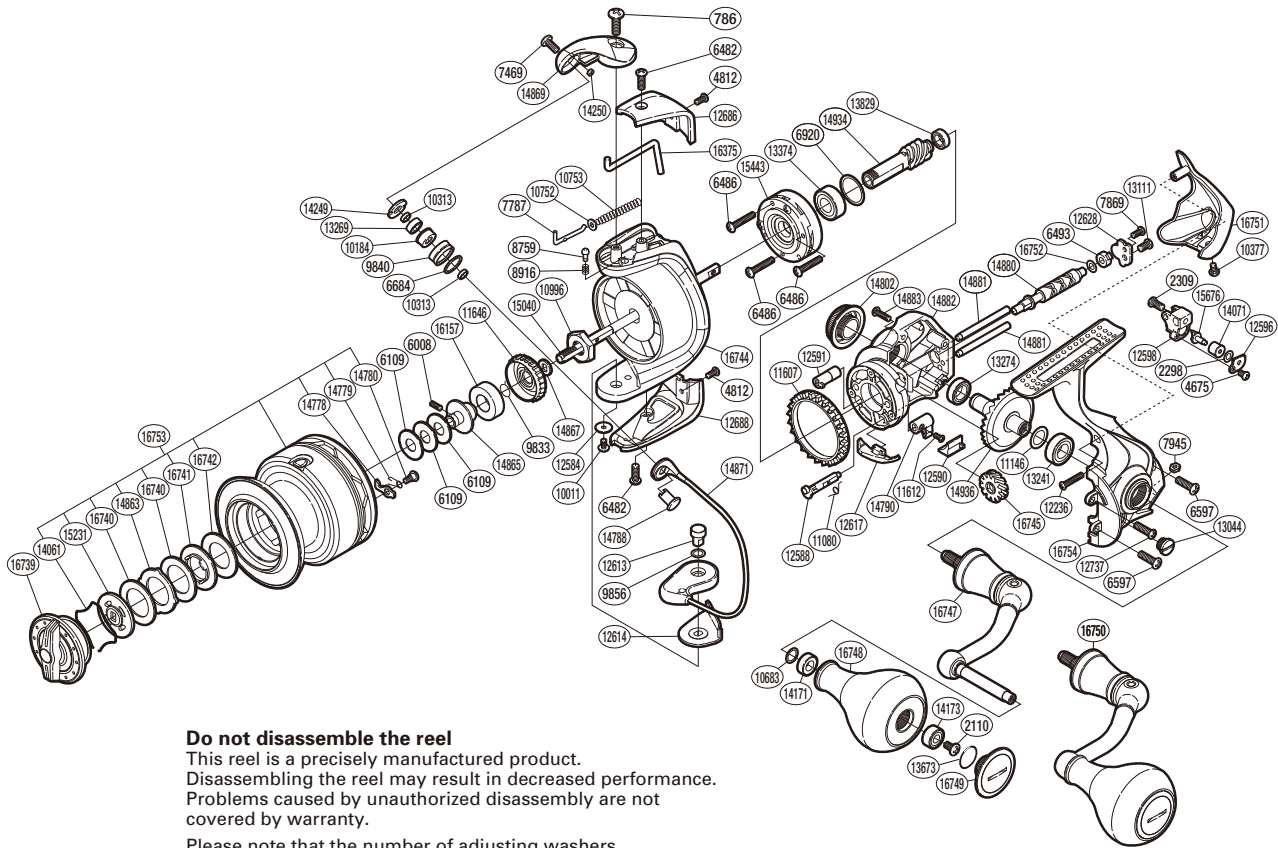

SHIMANO

BIOMASTER S A-RB

BIOSW-5000XG

Do not disassemble the reel

This reel is a precisely manufactured product. Disassembling the reel may result in decreased performance. Problems caused by unauthorized disassembly are not covered by warranty.