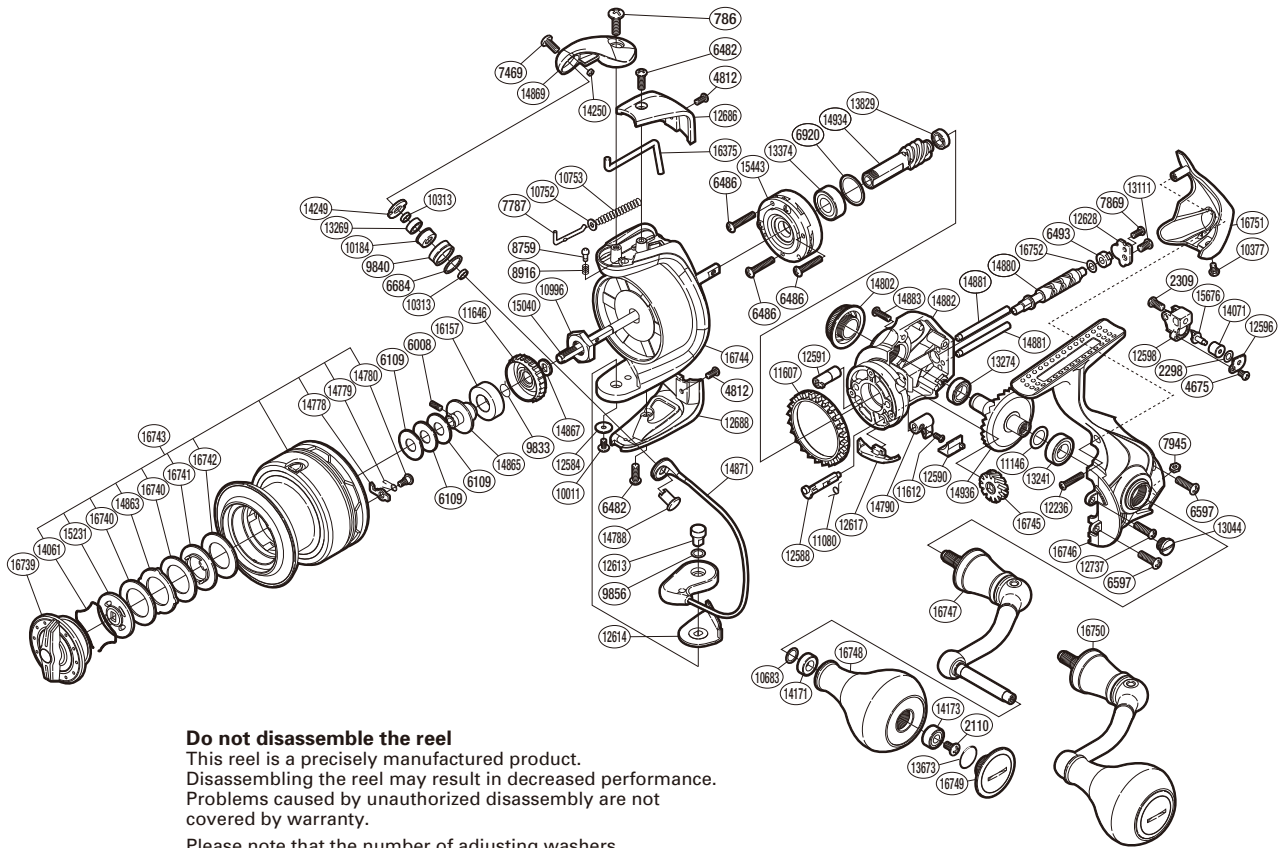

SHIMANO

BIOMASTER S A-RB

BIOSW-4000XG

Do not disassemble the reel
 This reel is a precisely manufactured product. Disassembling the reel may result in decreased performance. Problems caused by unauthorized disassembly are not covered by warranty.