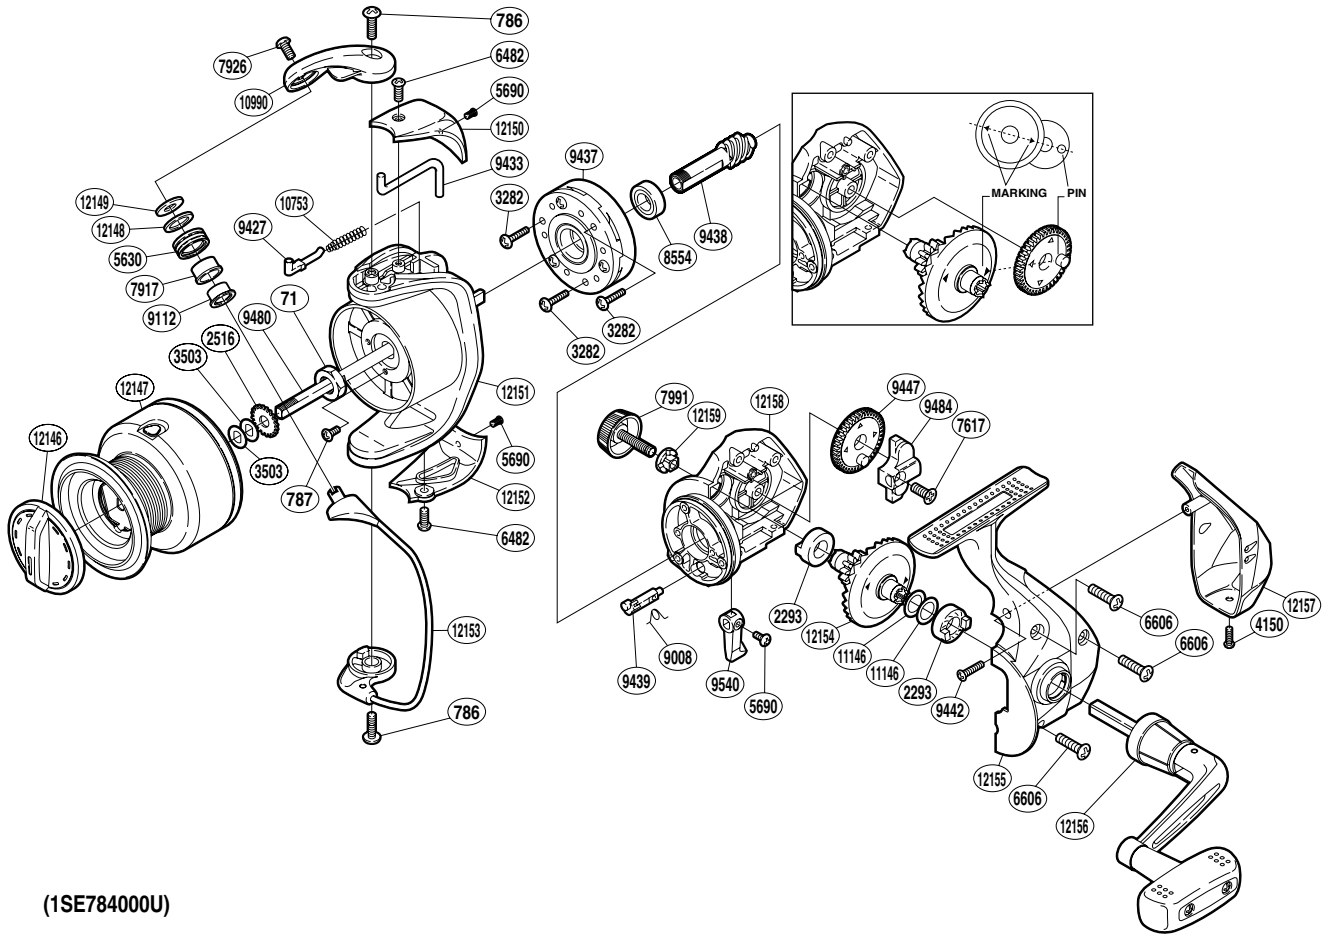

## SOCORRO

SOC-4000F

(1SE784000U)

Part No.	Description	Part No.	Description	Part No.	Description
RD 0071	Rotor Nut	RD 8554	Ball Bearing	RD12146	Drag Knob
RD 0786	Screw	RD 9008	Anti-Reverse Cam Spring	RD12147	Spool Assembly
RD 0787	Screw	RD 9112	Line Roller Collar	RD12148	Line Roller Spacer
RD 2293	Drive Gear Bushing	RD 9427	Bail Spring Guide	RD12149	Line Roller Washer
RD 2516	Spool Support	RD 9433	Bail Trip Lever	RD12150	Bail Spring Cover
RD 3282	Screw	RD 9437	Roller Clutch Assembly	RD12151	Rotor
RD 3503	Spool Washer	RD 9438	Pinion Gear	RD12152	Bail Hold Support Guard
RD 4150	Screw	RD 9439	Anti-Reverse Cam	RD12153	Bail Assembly
RD 5630	Line Roller	RD 9442	Screw	RD12154	Drive Gear
RD 5690	Screw	RD 9447	Oscillating Gear	RD12155	Side Cover
RD 6482	Screw	RD 9480	Main Shaft	RD12156	Handle Assembly
RD 6606	Screw	RD 9484	Oscillating Slider	RD12157	Rear Protector
RD 7617	Screw	RD 9540	Anti-Reverse Lever	RD12158	Body
RD 7917	Line Roller Bushing	RD10753	Bail Spring	RD12159	Handle Screw Lock Washer
RD 7926	Screw	RD10990	Bail Arm		
RD 7991	Handle Screw Cap	RD11146	Washer		