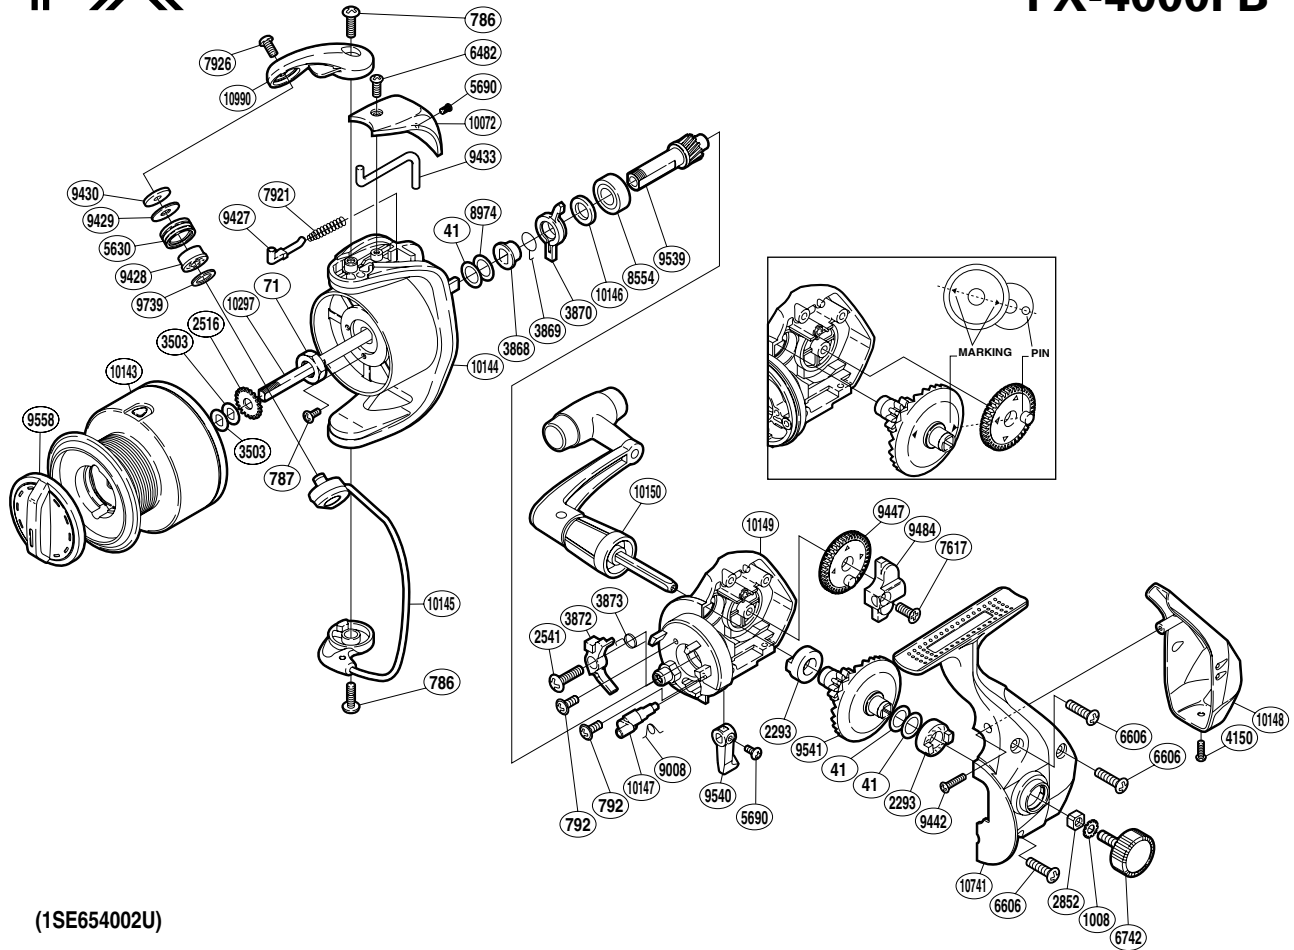

### FX-4000FB

(1SE654002U)

Part No.	Description	Part No.	Description	Part No.	Description
RD 0041	Washer	RD 5690	Screw	RD 9539	Pinion Gear
RD 0071	Rotor Nut	RD 6482	Screw	RD 9540	Anti-Reverse Lever
RD 0786	Screw	RD 6606	Screw	RD 9541	Drive Gear
RD 0787	Screw	RD 6742	Handle Screw Cap	RD 9558	Drag Knob
RD 0792	Screw	RD 7617	Screw	RD 9739	Bearing Spacer
RD 1008	Handle Lock Washer	RD 7921	Bail Spring	RD10072	Bail Spring Cover
RD 2293	Drive Gear Bushing	RD 7926	Screw	RD10143	Spool Assembly
RD 2516	Spool Support	RD 8554	Ball Bearing	RD10144	Rotor
RD 2541	Screw	RD 8974	Washer	RD10145	Bail Assembly
RD 2852	Handle Screw Lock	RD 9008	Anti-Reverse Cam Spring	RD10146	Washer
RD 3503	Spool Washer	RD 9427	Bail Spring Guide	RD10147	Anti-Reverse Cam
RD 3868	Lock Out Spring Holder	RD 9428	Line Roller Bushing	RD10148	Rear Protector
RD 3869	Anti-Reverse Lock Out Spring	RD 9429	Line Roller Spacer	RD10149	Body
RD 3870	Anti-Reverse Lock Out	RD 9430	Line Roller Washer	RD10150	Handle Assembly
RD 3872	Anti-Reverse Pawl	RD 9433	Bail Trip Lever	RD10297	Main Shaft
RD 3873	Anti-Reverse Pawl Spring	RD 9442	Screw	RD10741	Side Cover
RD 4150	Screw	RD 9447	Oscillating Gear	RD10990	Bail Arm
RD 5630	Line Roller	RD 9484	Oscillating Slider		

(180524)