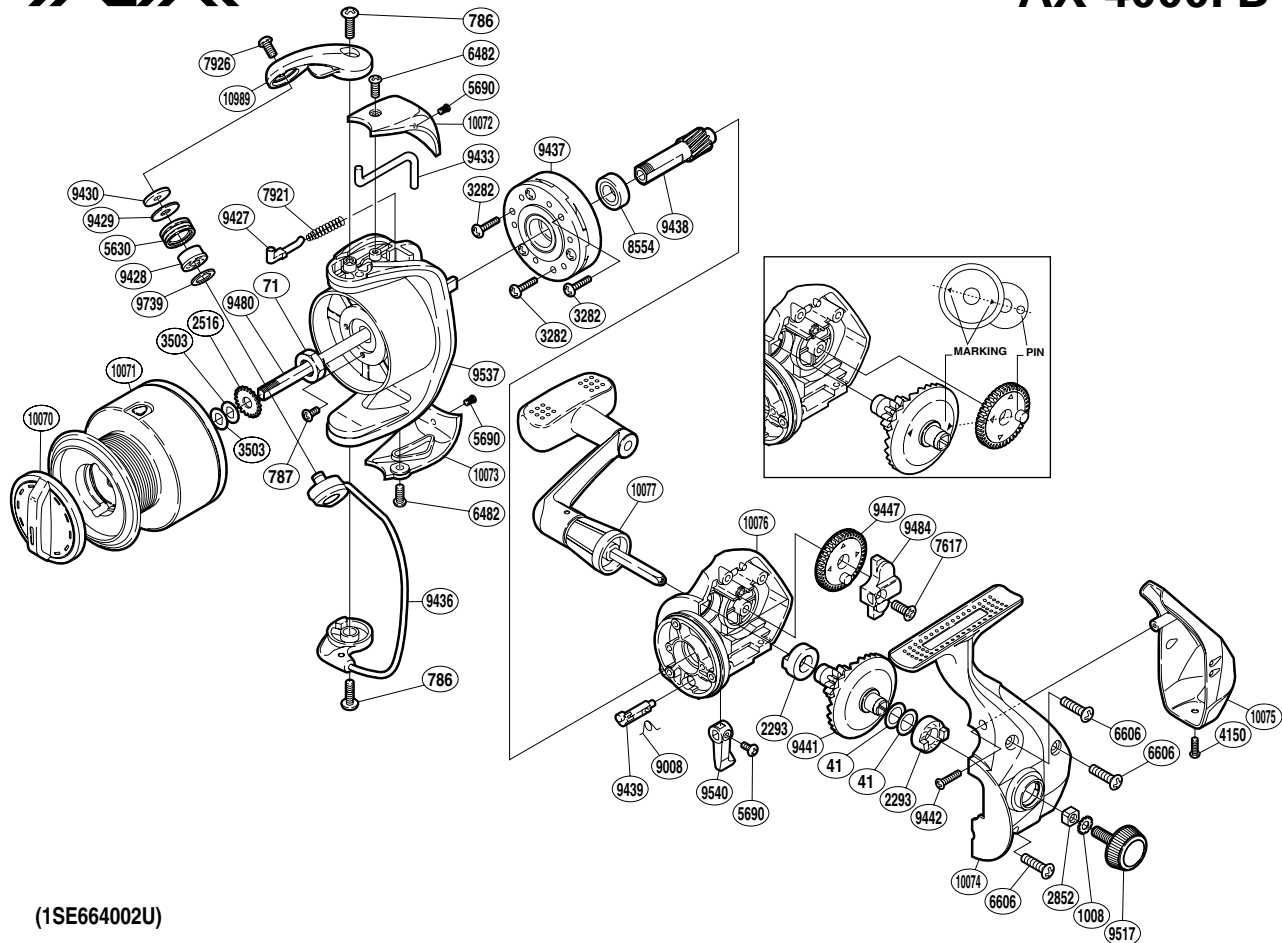

## AX

### AX-4000FB

Part No.	Description	Part No.	Description	Part No.	Description
RD 0041	Washer	RD 7921	Bail Spring	RD 9480	Main Shaft
RD 0071	Rotor Nut	RD 7926	Screw	RD 9484	Oscillating Slider
RD 0786	Screw	RD 8554	Ball Bearing	RD 9517	Handle Screw Cap
RD 0787	Screw	RD 9008	Anti-Reverse Cam Spring	RD 9537	Rotor
RD 1008	Handle Lock Washer	RD 9427	Bail Spring Guide	RD 9540	Anti-Reverse Lever
RD 2293	Drive Gear Bushing	RD 9428	Line Roller Bushing	RD 9739	Bearing Spacer
RD 2516	Spool Support	RD 9429	Line Roller Spacer	RD10070	Drag Knob
RD 2852	Handle Screw Lock	RD 9430	Line Roller Washer	RD10071	Spool Assembly
RD 3282	Screw	RD 9433	Bail Trip Lever	RD10072	Bail Spring Cover
RD 3503	Spool Washer	RD 9436	Bail Assembly	RD10073	Bail Hold Support Guard
RD 4150	Screw	RD 9437	Roller Clutch Assembly	RD10074	Side Cover
RD 5630	Line Roller	RD 9438	Pinion Gear	RD10075	Rear Protector
RD 5690	Screw	RD 9439	Anti-Reverse Cam	RD10076	Body
RD 6482	Screw	RD 9441	Drive Gear	RD10077	Handle Assembly
RD 6606	Screw	RD 9442	Screw	RD10989	Bail Arm
RD 7617	Screw	RD 9447	Oscillating Gear		