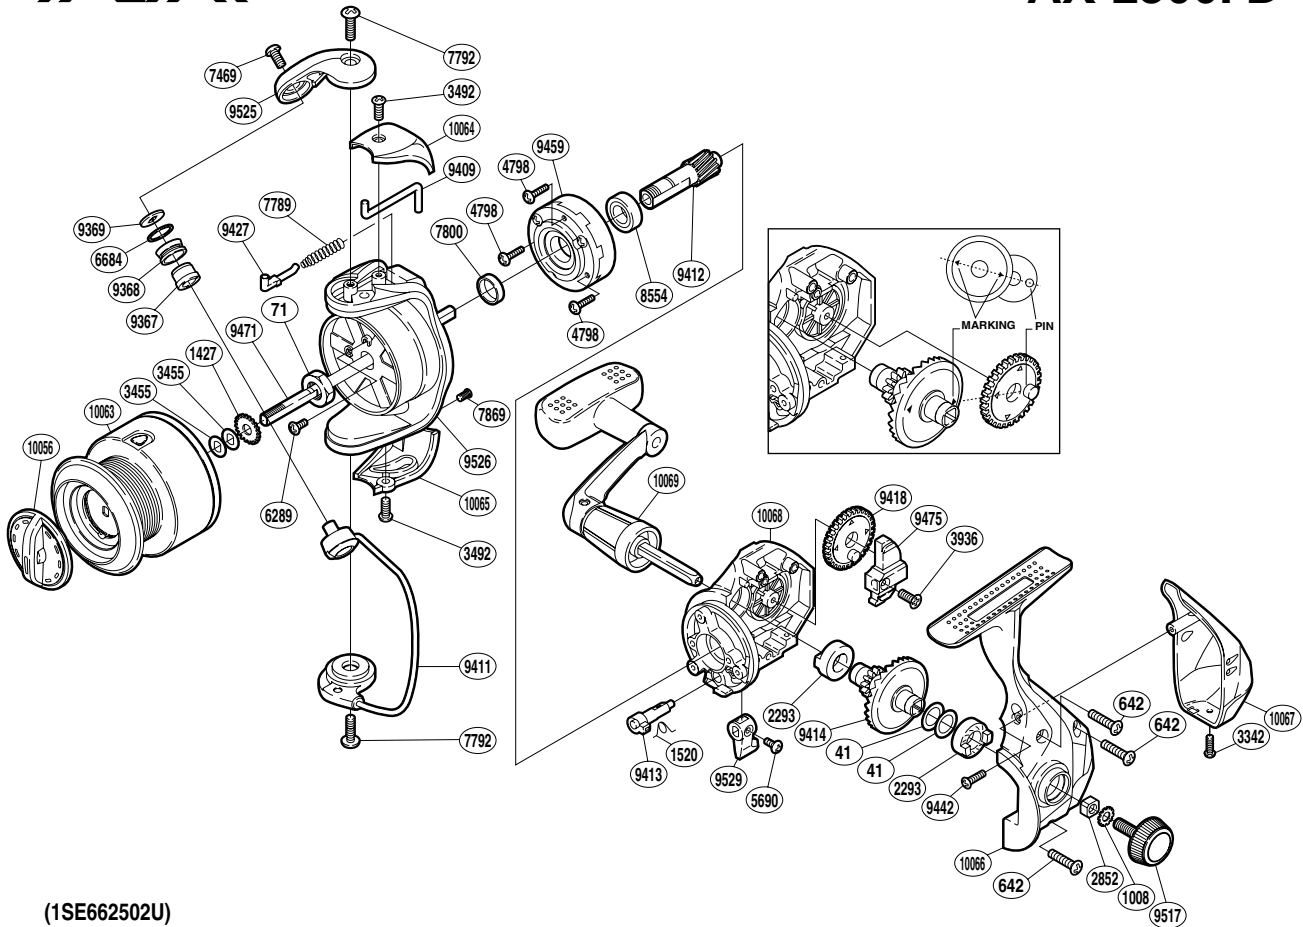

### AX-2500FB

(1SE662502U)

Part No.	Description	Part No.	Description	Part No.	Description
RD 0041	Washer	RD 7469	Screw	RD 9442	Screw
RD 0071	Rotor Nut	RD 7789	Bail Spring	RD 9459	Roller Clutch Assembly
RD 0642	Screw	RD 7792	Screw	RD 9471	Main Shaft
RD 1008	Handle Lock Washer	RD 7800	Rotor Ring	RD 9475	Oscillating Slider
RD 1427	Spool Support	RD 7869	Screw	RD 9517	Handle Screw Cap
RD 1520	Anti-Reverse Cam Spring	RD 8554	Ball Bearing	RD 9525	Bail Arm
RD 2293	Drive Gear Bushing	RD 9367	Line Roller Bushing	RD 9526	Rotor
RD 2852	Handle Screw Lock	RD 9368	Line Roller	RD 9529	Anti-Reverse Lever
RD 3342	Screw	RD 9369	Line Roller Washer	RD10056	Drag Knob
RD 3455	Spool Washer	RD 9409	Bail Trip Lever	RD10063	Spool Assembly
RD 3492	Screw	RD 9411	Bail Assembly	RD10064	Bail Spring Cover
RD 3936	Screw	RD 9412	Pinion Gear	RD10065	Bail Hold Support Guard
RD 4798	Screw	RD 9413	Anti-Reverse Cam	RD10066	Side Cover
RD 5690	Screw	RD 9414	Drive Gear	RD10067	Rear Protector
RD 6289	Screw	RD 9418	Oscillating Gear	RD10068	Body
RD 6684	Line Roller Spacer	RD 9427	Bail Spring Guide	RD10069	Handle Assembly