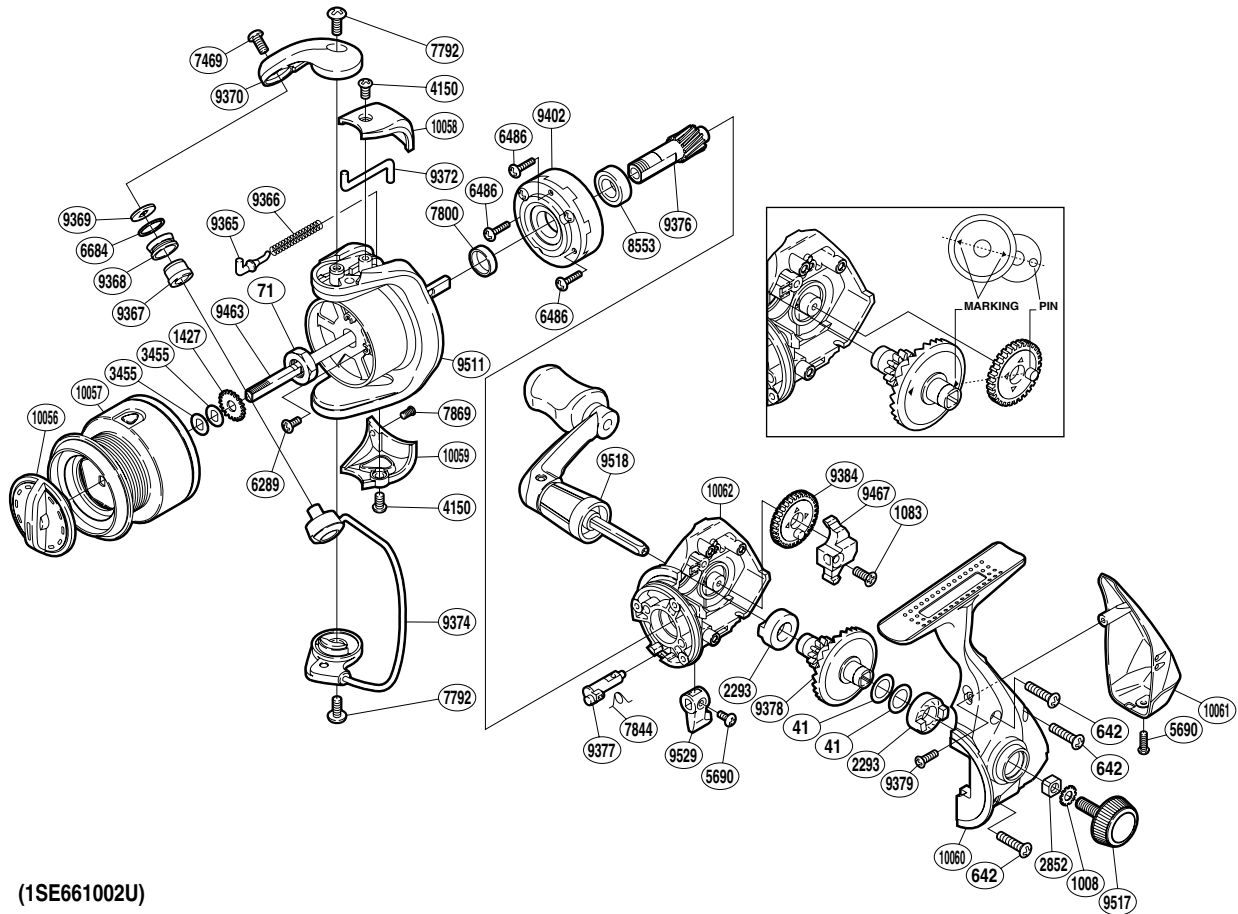

SHIMANO®

AX-1000FB

(1SE661002U)

Part No.	Description	Part No.	Description	Part No.	Description
RD 0041	Washer	RD 7800	Rotor Ring	RD 9384	Oscillating Gear
RD 0071	Rotor Nut	RD 7844	Anti-Reverse Cam Spring	RD 9402	Roller Clutch Assembly
RD 0642	Screw	RD 7869	Screw	RD 9463	Main Shaft
RD 1008	Handle Lock Washer	RD 8553	Ball Bearing	RD 9467	Oscillating Slider
RD 1083	Screw	RD 9365	Bail Spring Guide	RD 9511	Rotor
RD 1427	Spool Support	RD 9366	Bail Spring	RD 9517	Handle Screw Cap
RD 2293	Drive Gear Bushing	RD 9367	Line Roller Bushing	RD 9518	Handle Assembly
RD 2852	Handle Screw Lock	RD 9368	Line Roller	RD 9529	Anti-Reverse Lever
RD 3455	Spool Washer	RD 9369	Line Roller Washer	RD10056	Drag Knob
RD 4150	Screw	RD 9370	Bail Arm	RD10057	Spool Assembly
RD 5690	Screw	RD 9372	Bail Trip Lever	RD10058	Bail Spring Cover
RD 6289	Screw	RD 9374	Bail Assembly	RD10059	Bail Hold Support Guard
RD 6486	Screw	RD 9376	Pinion Gear	RD10060	Side Cover
RD 6684	Line Roller Spacer	RD 9377	Anti-Reverse Cam	RD10061	Rear Protector
RD 7469	Screw	RD 9378	Drive Gear	RD10062	Body
RD 7792	Screw	RD 9379	Screw		