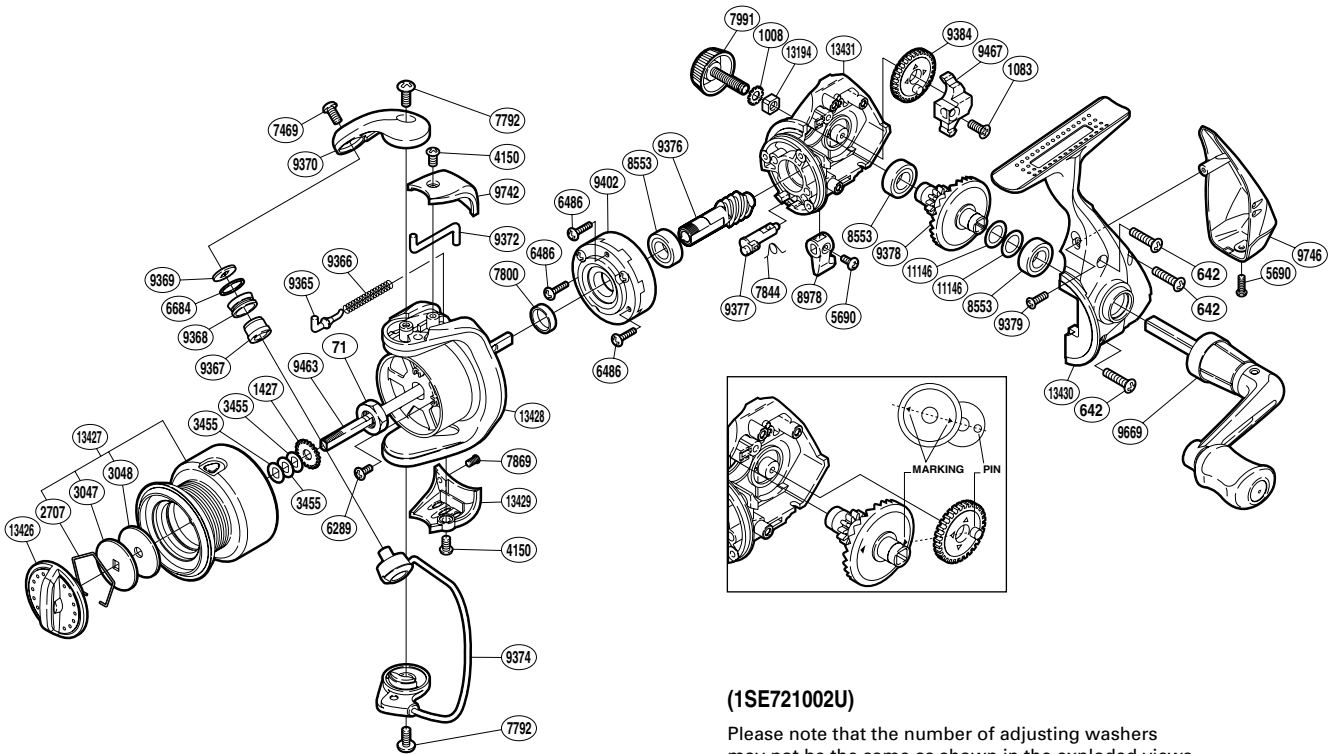

SHIMANO

SIENNA

SN-1000FD

(1SE721002U)

Please note that the number of adjusting washers may not be the same as shown in the exploded views. (Adjustment will vary with each individual product.)

Part No.	Description	Part No.	Description	Part No.	Description
RD 0071	Rotor Nut	RD 7844	Anti-Reverse Cam Spring	RD 9384	Oscillating Gear
RD 0642	Screw	RD 7869	Screw	RD 9402	Roller Clutch Assembly
RD 1008	Handle Lock Washer	RD 7991	Handle Screw Cap	RD 9463	Main Shaft
RD 1083	Screw	RD 8553	Ball Bearing	RD 9467	Oscillating Slider
RD 1427	Spool Support	RD 8978	Anti-Reverse Lever	RD 9669	Handle Assembly
RD 2707	Drag Washers Retainer	RD 9365	Bail Spring Guide	RD 9742	Bail Spring Cover
RD 3047	Key Washer	RD 9366	Bail Spring	RD 9746	Rear Protector
RD 3048	Drag Washer	RD 9367	Line Roller Bushing	RD11146	Washer
RD 3455	Spool Washer	RD 9368	Line Roller	RD13194	Handle Screw Lock
RD 4150	Screw	RD 9369	Line Roller Washer	RD13426	Drag Knob
RD 5690	Screw	RD 9370	Bail Arm	RD13427	Spool Assembly
RD 6289	Screw	RD 9372	Bail Trip Lever	RD13428	Rotor
RD 6486	Screw	RD 9374	Bail Assembly	RD13429	Bail Hold Support Guard
RD 6684	Line Roller Spacer	RD 9376	Pinion Gear	RD13430	Side Cover
RD 7469	Screw	RD 9377	Anti-Reverse Cam	RD13431	Body
RD 7792	Screw	RD 9378	Drive Gear		
RD 7800	Rotor Ring	RD 9379	Screw		