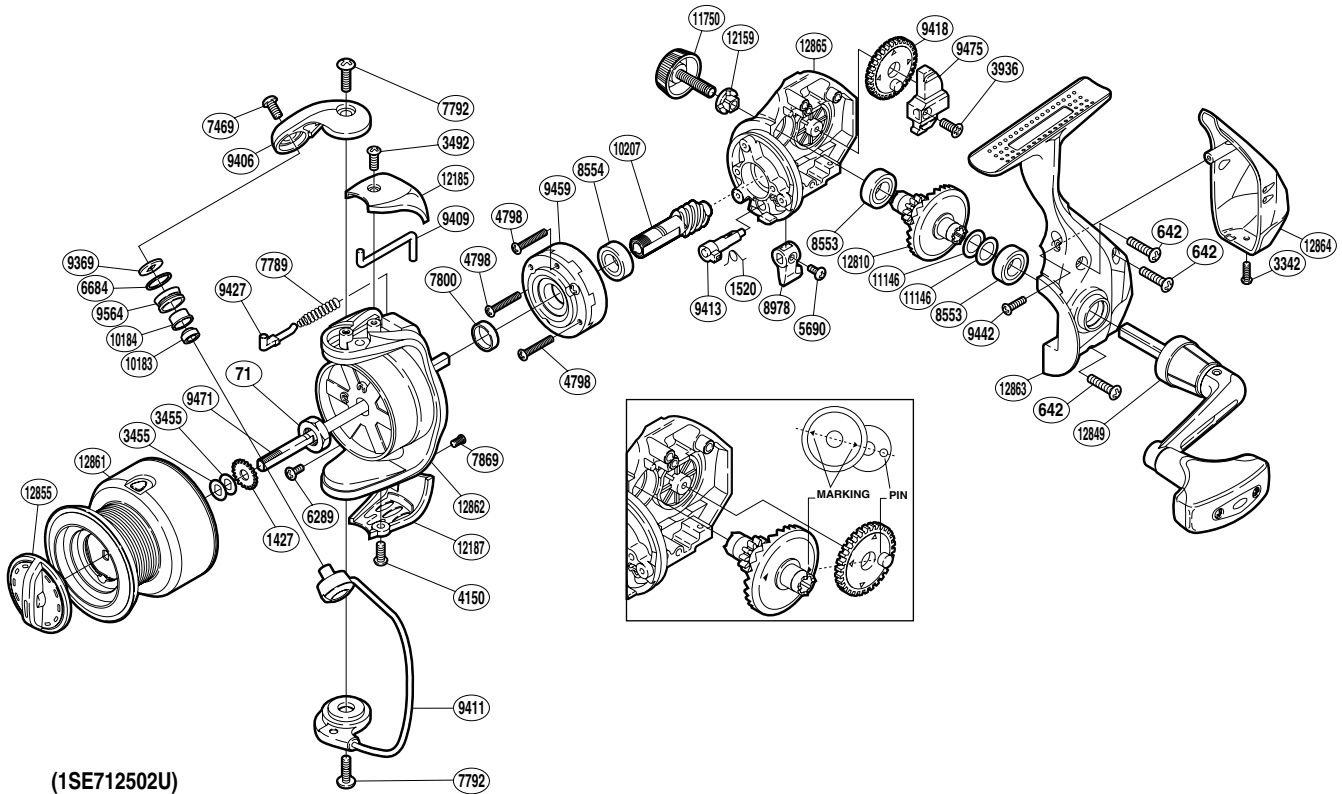

SHIMANO

Sonora

SON-2500FB

(1SE712502U)

Please note that the number of adjusting washers may not be the same as shown in the exploded views. (Adjustment will vary with each individual product.)

Part No.	Description	Part No.	Description	Part No.	Description
RD 0071	Rotor Nut	RD 7869	Screw	RD10184	Line Roller Bushing
RD 0642	Screw	RD 8553	Ball Bearing	RD10207	Pinion Gear
RD 1427	Spool Support	RD 8554	Ball Bearing	RD11146	Washer
RD 1520	Anti-Reverse Cam Spring	RD 8978	Anti-Reverse Lever	RD11750	Handle Screw Cap
RD 3342	Screw	RD 9369	Line Roller Washer	RD12159	Handle Screw Lock Washer
RD 3455	Spool Washer	RD 9406	Bail Arm	RD12185	Bail Spring Cover
RD 3492	Screw	RD 9409	Bail Trip Lever	RD12187	Bail Hold Support Guard
RD 3936	Screw	RD 9411	Bail Assembly	RD12810	Drive Gear
RD 4150	Screw	RD 9413	Anti-Reverse Cam	RD12849	Handle Assembly
RD 4798	Screw	RD 9418	Oscillating Gear	RD12855	Drag Knob
RD 5690	Screw	RD 9427	Bail Spring Guide	RD12861	Spool Assembly
RD 6289	Screw	RD 9442	Screw	RD12862	Rotor
RD 6684	Line Roller Spacer	RD 9459	Roller Clutch Assembly	RD12863	Side Cover
RD 7469	Screw	RD 9471	Main Shaft	RD12864	Rear Protector
RD 7789	Bail Spring	RD 9475	Oscillating Slider	RD12865	Body
RD 7792	Screw	RD 9564	Line Roller		
RD 7800	Rotor Ring	RD10183	Ball Bearing		