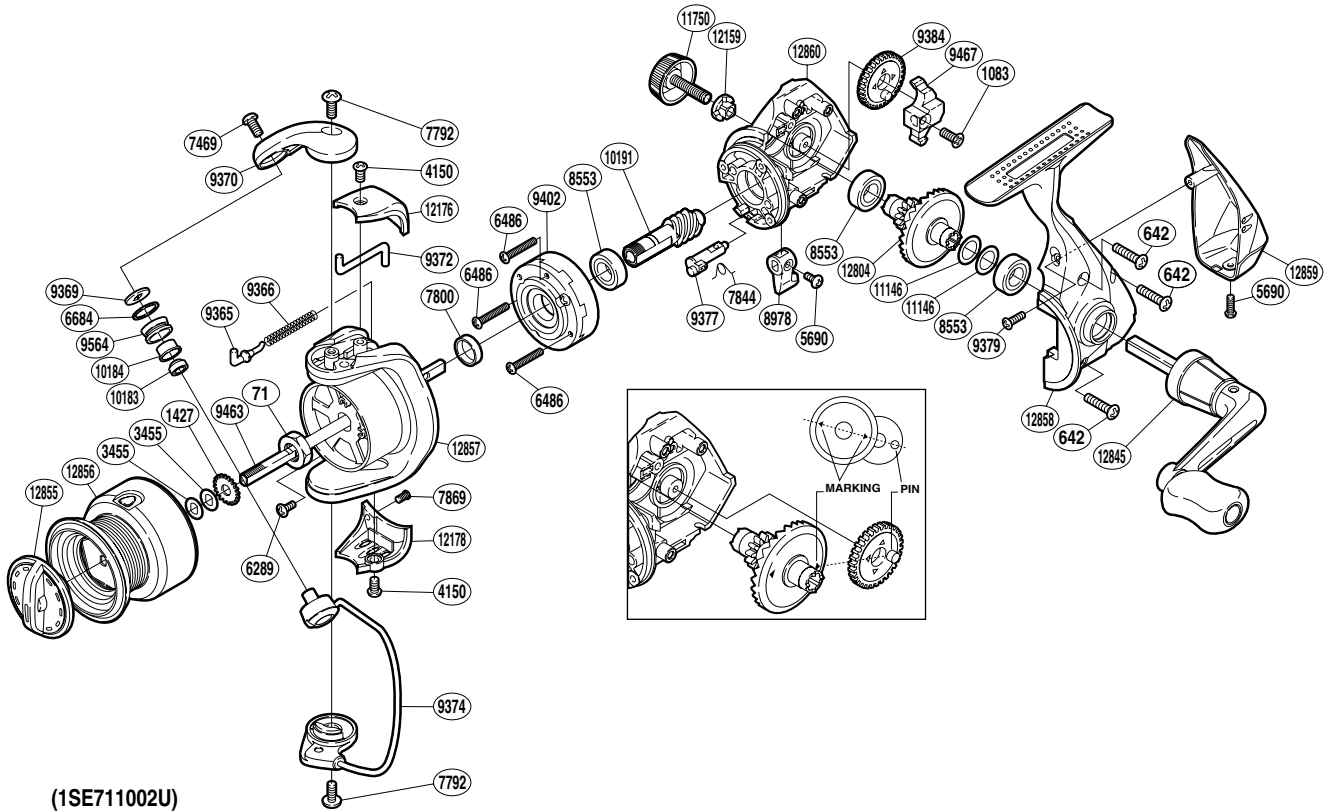

SHIMANO

Sonora

SON-1000FB

(1SE711002U)

Please note that the number of adjusting washers may not be the same as shown in the exploded views. (Adjustment will vary with each individual product.)

Part No.	Description	Part No.	Description	Part No.	Description
RD 0071	Rotor Nut	RD 8978	Anti-Reverse Lever	RD10191	Pinion Gear
RD 0642	Screw	RD 9365	Bail Spring Guide	RD11146	Washer
RD 1083	Screw	RD 9366	Bail Spring	RD11750	Handle Screw Cap
RD 1427	Spool Support	RD 9369	Line Roller Washer	RD12159	Handle Screw Lock Washer
RD 3455	Spool Washer	RD 9370	Bail Arm	RD12176	Bail Spring Cover
RD 4150	Screw	RD 9372	Bail Trip Lever	RD12178	Bail Hold Support Guard
RD 5690	Screw	RD 9374	Bail Assembly	RD12804	Drive Gear
RD 6289	Screw	RD 9377	Anti-Reverse Cam	RD12845	Handle Assembly
RD 6486	Screw	RD 9379	Screw	RD12855	Drag Knob
RD 6684	Line Roller Spacer	RD 9384	Oscillating Gear	RD12856	Spool Assembly
RD 7469	Screw	RD 9402	Roller Clutch Assembly	RD12857	Rotor
RD 7792	Screw	RD 9463	Main Shaft	RD12858	Side Cover
RD 7800	Rotor Ring	RD 9467	Oscillating Slider	RD12859	Rear Protector
RD 7844	Anti-Reverse Cam Spring	RD 9564	Line Roller	RD12860	Body
RD 7869	Screw	RD10183	Ball Bearing		
RD 8553	Ball Bearing	RD10184	Line Roller Bushing		