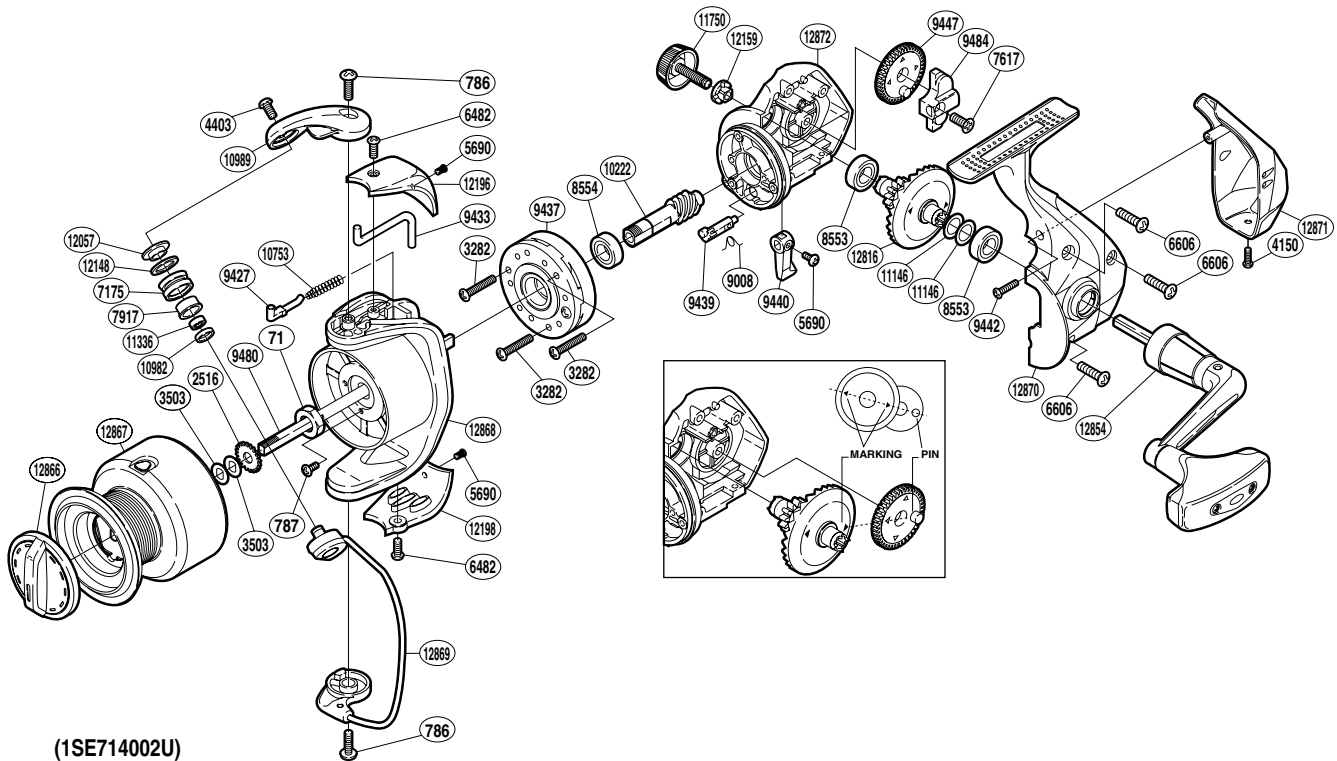

SHIMANO

Sonora

SON-4000FB

(1SE714002U)

Please note that the number of adjusting washers may not be the same as shown in the exploded views. (Adjustment will vary with each individual product.)

Part No.	Description	Part No.	Description	Part No.	Description
RD 0071	Rotor Nut	RD 9008	Anti-Reverse Cam Spring	RD11750	Handle Screw Cap
RD 0786	Screw	RD 9427	Bail Spring Guide	RD12057	Line Roller Washer
RD 0787	Screw	RD 9433	Bail Trip Lever	RD12148	Line Roller Spacer
RD 2516	Spool Support	RD 9437	Roller Clutch Assembly	RD12159	Handle Screw Lock Washer
RD 3282	Screw	RD 9439	Anti-Reverse Cam	RD12196	Bail Spring Cover
RD 3503	Spool Washer	RD 9440	Anti-Reverse Lever	RD12198	Bail Hold Support Guard
RD 4150	Screw	RD 9442	Screw	RD12816	Drive Gear
RD 4403	Screw	RD 9447	Oscillating Gear	RD12854	Handle Assembly
RD 5690	Screw	RD 9480	Main Shaft	RD12866	Drag Knob
RD 6482	Screw	RD 9484	Oscillating Slider	RD12867	Spool Assembly
RD 6606	Screw	RD10222	Pinion Gear	RD12868	Rotor
RD 7175	Line Roller	RD10753	Bail Spring	RD12869	Bail Assembly
RD 7617	Screw	RD10982	Bearing Spacer	RD12870	Side Cover
RD 7917	Line Roller Bushing	RD10989	Bail Arm	RD12871	Rear Protector
RD 8553	Ball Bearing	RD11146	Washer	RD12872	Body
RD 8554	Ball Bearing	RD11336	Ball Bearing		