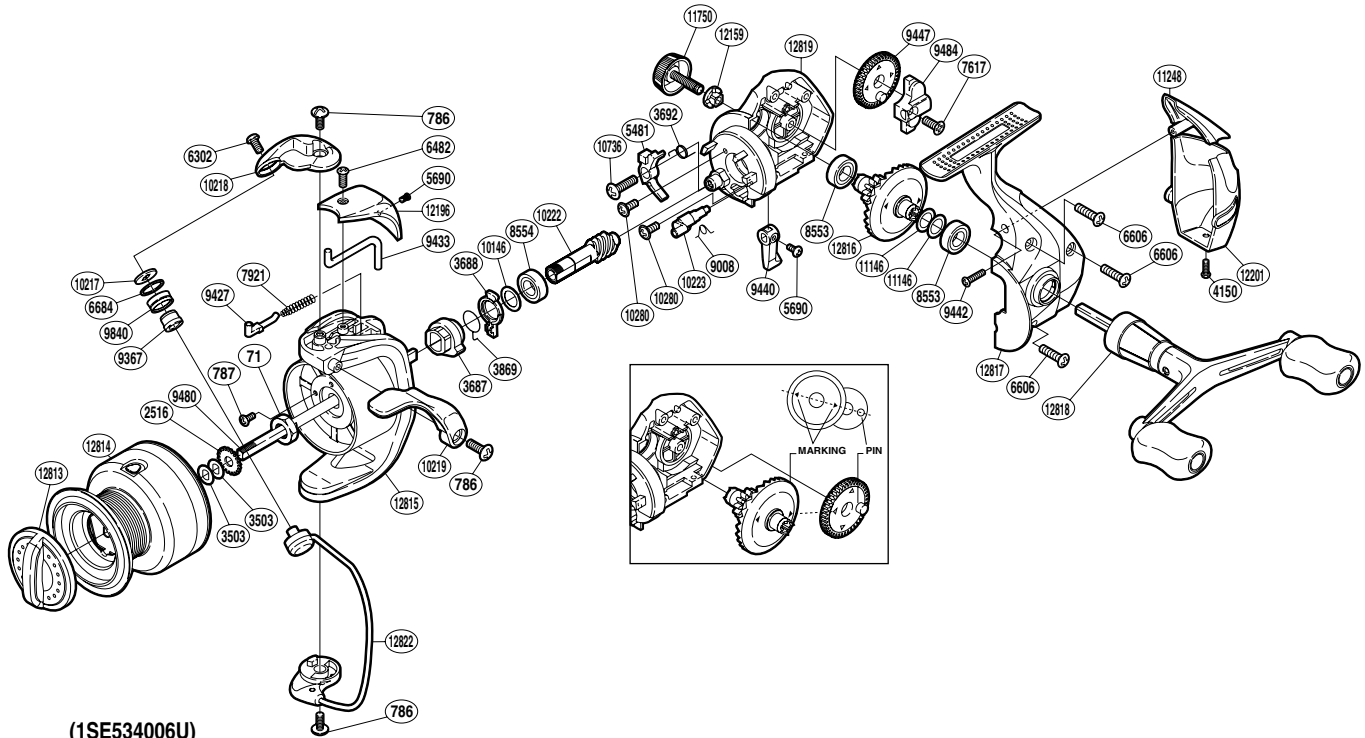

SHIMANO

SPIREX

SR-4000FG

(1SE534006U)

Please note that the number of adjusting washers may not be the same as shown in the exploded views. (Adjustment will vary with each individual product.)

Part No.	Description	Part No.	Description	Part No.	Description
RD 0071	Rotor Nut	RD 8553	Ball Bearing	RD10280	Screw
RD 0786	Screw	RD 8554	Ball Bearing	RD10736	Screw
RD 0787	Screw	RD 9008	Anti-Reverse Cam Spring	RD11146	Washer
RD 2516	Spool Support	RD 9367	Line Roller Bushing	RD11248	Rear Protector A
RD 3503	Spool Washer	RD 9427	Bail Spring Guide	RD11750	Handle Screw Cap
RD 3687	Anti-Reverse Ratchet	RD 9433	Bail Trip Lever	RD12159	Handle Screw Lock Washer
RD 3688	Anti-Reverse Lock Out	RD 9440	Anti-Reverse Lever	RD12196	Bail Spring Cover
RD 3692	Anti-Reverse Pawl Spring	RD 9442	Screw	RD12201	Rear Protector B
RD 3869	Anti-Reverse Lock Out Spring	RD 9447	Oscillating Gear	RD12813	Drag Knob
RD 4150	Screw	RD 9480	Main Shaft	RD12814	Spool Assembly
RD 5481	Anti-Reverse Pawl	RD 9484	Oscillating Slider	RD12815	Rotor
RD 5690	Screw	RD 9840	Line Roller	RD12816	Drive Gear
RD 6302	Screw	RD10146	Washer	RD12817	Side Cover
RD 6482	Screw	RD10217	Line Roller Washer	RD12818	Double Paddle Handle Assembly
RD 6606	Screw	RD10218	Bail Arm	RD12819	Body
RD 6684	Line Roller Spacer	RD10219	Quick-Fire II Trigger	RD12822	Bail Assembly
RD 7617	Screw	RD10222	Pinion Gear		
RD 7921	Bail Spring	RD10223	Anti-Reverse Cam		