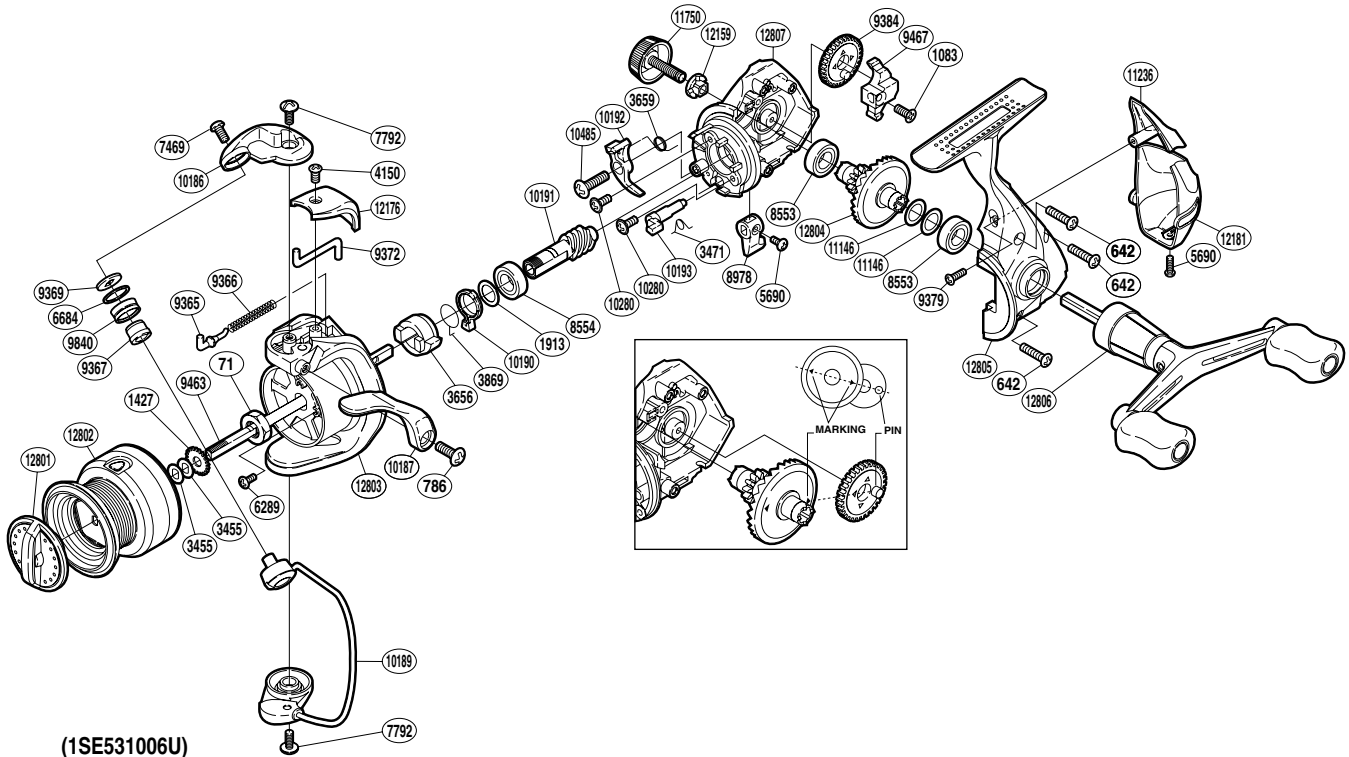

SHIMANO

SPIREX

SR-1000FG

Please note that the number of adjusting washers may not be the same as shown in the exploded views. (Adjustment will vary with each individual product.)

Part No.	Description	Part No.	Description	Part No.	Description
RD 0071	Rotor Nut	RD 8554	Ball Bearing	RD10193	Anti-Reverse Cam
RD 0642	Screw	RD 8978	Anti-Reverse Lever	RD10280	Screw
RD 0786	Screw	RD 9365	Bail Spring Guide	RD10485	Screw
RD 1083	Screw	RD 9366	Bail Spring	RD11146	Washer
RD 1427	Spool Support	RD 9367	Line Roller Bushing	RD11236	Rear Protector A
RD 1913	Washer	RD 9369	Line Roller Washer	RD11750	Handle Screw Cap
RD 3455	Spool Washer	RD 9372	Bail Trip Lever	RD12159	Handle Screw Lock Washer
RD 3471	Anti-Reverse Cam Spring	RD 9379	Screw	RD12176	Bail Spring Cover
RD 3656	Anti-Reverse Ratchet	RD 9384	Oscillating Gear	RD12181	Rear Protector B
RD 3659	Anti-Reverse Pawl Spring	RD 9463	Main Shaft	RD12801	Drag Knob
RD 3869	Anti-Reverse Lock Out Spring	RD 9467	Oscillating Slider	RD12802	Spool Assembly
RD 4150	Screw	RD 9840	Line Roller	RD12803	Rotor
RD 5690	Screw	RD10186	Bail Arm	RD12804	Drive Gear
RD 6289	Screw	RD10187	Quick-Fire II Trigger	RD12805	Side Cover
RD 6684	Line Roller Spacer	RD10189	Bail Assembly	RD12806	Double Paddle Handle Assembly
RD 7469	Screw	RD10190	Anti-Reverse Lock Out	RD12807	Body
RD 7792	Screw	RD10191	Pinion Gear		
RD 8553	Ball Bearing	RD10192	Anti-Reverse Pawl		