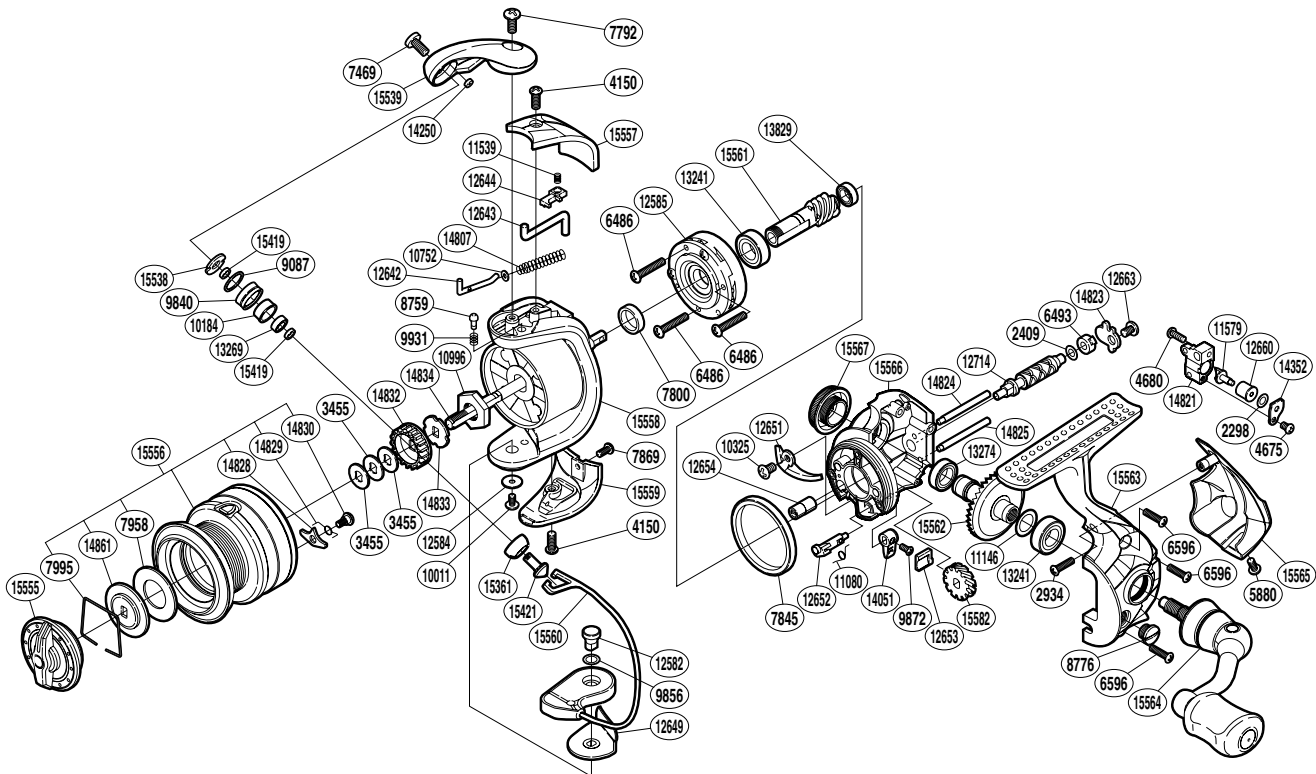

SHIMANO

SAROS SA-RB

SAR-1000FA

Please note that the number of adjusting washers may not be the same as shown in the exploded views. (Adjustment will vary with each individual product.)

(1SE761001U)

Part No.	Description	Part No.	Description	Part No.	Description
RD 2298	Spacer	RD10996	Rotor Nut	RD14824	Oscillating Guide A
RD 2409	Spacer	RD11080	Anti-Reverse Cam Spring	RD14825	Oscillating Guide B
RD 2934	Screw	RD11146	Washer	RD14828	Drag Click
RD 3455	Spool Washer	RD11539	Bail Trip Lever Spring	RD14829	Drag Click Spring
RD 4150	Screw	RD11579	Oscillating Pawl	RD14830	Screw
RD 4675	Screw	RD12582	Bail Hold Support Shaft	RD14832	Spool Support A
RD 4680	Screw	RD12584	Washer	RD14833	Spool Support B
RD 5880	Screw	RD12585	Roller Clutch Assembly	RD14834	Main Shaft
RD 6486	Screw	RD12642	Bail Spring Guide A	RD14861	Key Washer
RD 6493	Worm Bushing (rear)	RD12643	Bail Trip Lever	RD15361	Line Roller Support Cover
RD 6596	Screw	RD12644	Bail Trip Cover	RD15419	Bearing Spacer
RD 7469	Screw	RD12649	Bail Hold Support Spacer	RD15421	Line Roller Support
RD 7792	Screw	RD12651	Bail Trip Strike	RD15538	Line Roller Plate
RD 7800	Rotor Ring	RD12652	Anti-Reverse Cam	RD15539	Bail Arm
RD 7845	Friction Ring	RD12653	Anti-Reverse Lever Cover	RD15555	Drag Knob
RD 7869	Screw	RD12654	Worm Bushing (front)	RD15556	Spool Assembly
RD 7958	Drag Washer	RD12660	Oscillating Slider Bushing	RD15557	Bail Spring Cover
RD 7995	Drag Washers Retainer	RD12663	Screw	RD15558	Rotor
RD 8759	Click Pin	RD12714	Worm Shaft	RD15559	Bail Hold Support Guard
RD 8776	Oil Cap	RD13241	Ball Bearing	RD15560	Bail Assembly
RD 9087	Line Roller Spacer	RD13269	Ball Bearing	RD15561	Pinion Gear
RD 9840	Line Roller	RD13274	Ball Bearing	RD15562	Drive Gear
RD 9856	Washer	RD13829	Ball Bearing	RD15563	Side Cover
RD 9872	Screw	RD14051	Anti-Reverse Lever	RD15564	Handle Assembly
RD 9931	Click Spring	RD14250	Line Roller Oil Cap	RD15565	Rear Protector
RD10011	Screw	RD14352	Oscillating Pawl Cover	RD15566	Body
RD10184	Line Roller Bushing	RD14807	Bail Spring	RD15567	Handle Screw Cap
RD10325	Screw	RD14821	Oscillating Slider	RD15582	Idle Gear
RD10752	Bail Spring Guide A Support	RD14823	Worm Shaft Retainer		