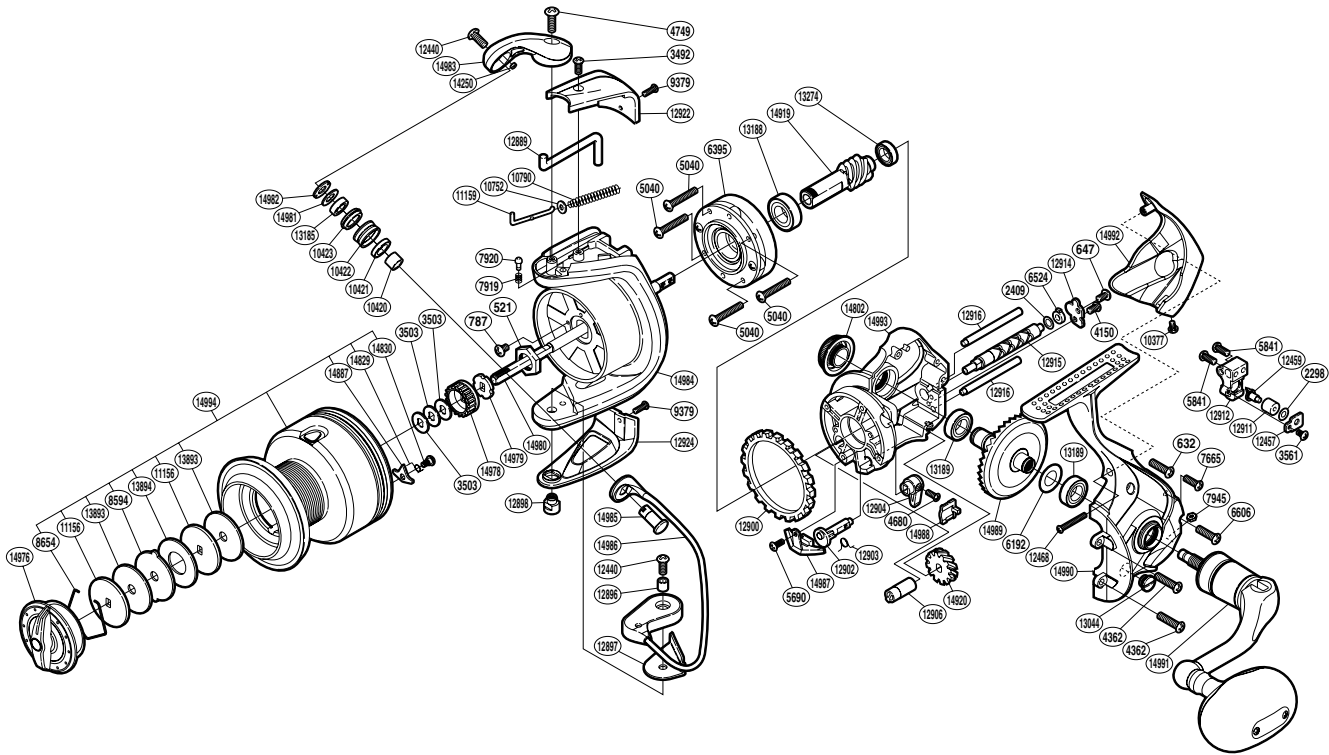

# SHIMANO

STRADIC  A-RB

ST-8000FJ

Please note that the number of adjusting washers may not be the same as shown in the exploded views. (Adjustment will vary with each individual product.)

(1SE458010U)

Part No.	Description	Part No.	Description	Part No.	Description
RD 0521	Rotor Nut	RD10422	Line Roller	RD13274	Ball Bearing
RD 0632	Screw	RD10423	Line Roller Bushing	RD13893	Drag Washer
RD 0647	Screw	RD10752	Spring Guide A Support	RD13894	Drag Washer
RD 0787	Screw	RD10790	Bail Spring	RD14250	Line Roller Oil Cap
RD 2298	Spacer	RD11156	Key Washer	RD14802	Handle Screw Cap
RD 2409	Spacer	RD11159	Bail Spring Guide A	RD14829	Drag Click Spring
RD 3492	Screw	RD12440	Screw	RD14830	Screw
RD 3503	Spool Washer	RD12457	Oscillating Pawl Cover	RD14887	Drag Click
RD 3561	Screw	RD12459	Oscillating Pawl	RD14919	Pinion Gear
RD 4150	Screw	RD12468	Screw	RD14920	Idle Gear
RD 4362	Screw	RD12889	Bail Trip Lever	RD14976	Drag Knob
RD 4680	Screw	RD12896	Screw Collar	RD14978	Spool Support A
RD 4749	Screw	RD12897	Bail Hold Support Spacer	RD14979	Spool Support B
RD 5040	Screw	RD12898	Bail Hold Support Shaft	RD14980	Main Shaft
RD 5690	Screw	RD12900	Friction Ring	RD14981	Line Roller Washer
RD 5841	Screw	RD12902	Anti-Reverse Cam	RD14982	Line Roller Plate
RD 6192	Washer	RD12903	Anti-Reverse Cam Spring	RD14983	Bail Arm
RD 6395	Roller Clutch Assembly	RD12904	Anti-Reverse Lever	RD14984	Rotor
RD 6524	Worm Bushing (rear)	RD12906	Worm Bushing (front)	RD14985	Line Roller Support
RD 6606	Screw	RD12911	Oscillating Slider Bushing	RD14986	Bail Assembly
RD 7665	Screw	RD12912	Oscillating Slider	RD14987	Bail Trip Strike
RD 7919	Click Spring	RD12914	Worm Shaft Retainer	RD14988	Anti-Reverse Lever Cover
RD 7920	Click Pin	RD12915	Worm Shaft	RD14989	Drive Gear
RD 7945	Nut	RD12916	Oscillating Guide	RD14990	Side Cover
RD 8594	Eared Washer	RD12922	Bail Spring Cover	RD14991	Handle Assembly
RD 8654	Drag Washers Retainer	RD12924	Bail Hold Support Guard	RD14992	Rear Protector
RD 9379	Screw	RD13044	Oil Cap	RD14993	Body
RD10377	Screw	RD13185	Ball Bearing	RD14994	Spool Assembly
RD10420	Bearing Spacer	RD13188	Ball Bearing		
RD10421	Line Roller Collar	RD13189	Ball Bearing		