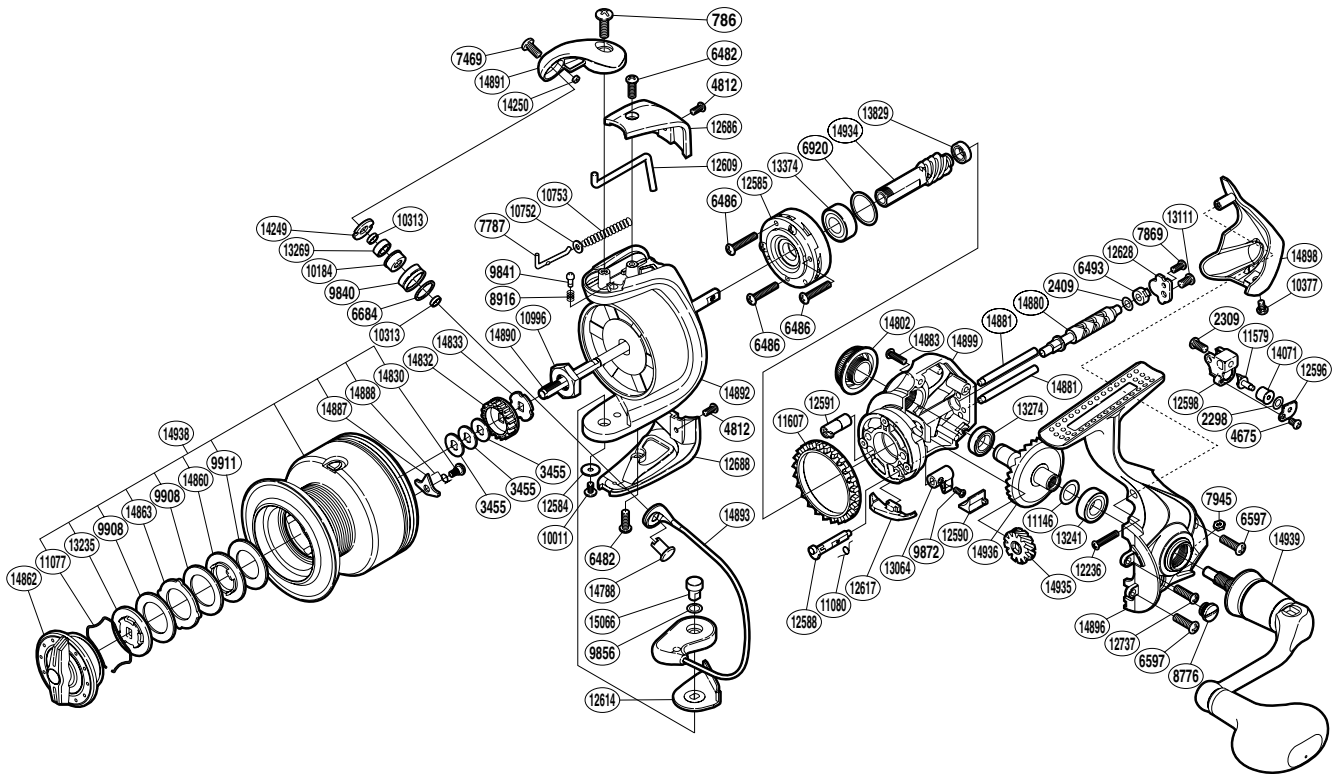

SHIMANO

STRADIC  A-RB

ST-5000FJ

Please note that the number of adjusting washers may not be the same as shown in the exploded views. (Adjustment will vary with each individual product.)

(1SE455010U)

| Part No. | Description | Part No. | Description | Part No. | Description |
|----------|-----------------------------|----------|--------------------------|----------|----------------------------|
| RD 0786 | Screw | RD10753 | Bail Spring | RD14071 | Oscillating Slider Bushing |
| RD 2298 | Spacer | RD10996 | Rotor Nut | RD14249 | Line Roller Plate |
| RD 2309 | Screw | RD11077 | Drag Washers Retainer | RD14250 | Line Roller Oil Cap |
| RD 2409 | Spacer | RD11080 | Anti-Reverse Cam Spring | RD14788 | Line Roller Support |
| RD 3455 | Spool Washer | RD11146 | Washer | RD14802 | Handle Screw Cap |
| RD 4675 | Screw | RD11579 | Oscillating Pawl | RD14830 | Screw |
| RD 4812 | Screw | RD11607 | Friction Ring | RD14832 | Spool Support A |
| RD 6482 | Screw | RD12236 | Screw | RD14833 | Spool Support B |
| RD 6486 | Screw | RD12584 | Washer | RD14860 | Key Washer |
| RD 6493 | Worm Bushing (rear) | RD12585 | Roller Clutch Assembly | RD14862 | Drag Knob |
| RD 6597 | Screw | RD12588 | Anti-Reverse Cam | RD14863 | Eared Washer |
| RD 6684 | Line Roller Spacer | RD12590 | Anti-Reverse Lever Cover | RD14880 | Worm Shaft |
| RD 6920 | Spacer | RD12591 | Worm Bushing (front) | RD14881 | Oscillating Guide |
| RD 7469 | Screw | RD12596 | Oscillating Pawl Cover | RD14883 | Screw |
| RD 7787 | Bail Spring Guide A | RD12598 | Oscillating Slider | RD14887 | Drag Click |
| RD 7869 | Screw | RD12609 | Bail Trip Lever | RD14888 | Click Spring |
| RD 7945 | Nut | RD12614 | Bail Hold Support Spacer | RD14890 | Main Shaft |
| RD 8776 | Oil Cap | RD12617 | Bail Trip Strike | RD14891 | Bail Arm |
| RD 8916 | Click Spring | RD12628 | Worm Shaft Retainer | RD14892 | Rotor |
| RD 9840 | Line Roller | RD12686 | Bail Spring Cover | RD14893 | Bail Assembly |
| RD 9841 | Click Pin | RD12688 | Bail Hold Support Guard | RD14896 | Side Cover |
| RD 9856 | Washer | RD12737 | Screw | RD14898 | Rear Protector |
| RD 9872 | Screw | RD13064 | Anti-Reverse Lever | RD14899 | Body |
| RD 9908 | Drag Washer | RD13111 | Screw | RD14934 | Pinion Gear |
| RD 9911 | Drag Washer | RD13235 | Key Washer | RD14935 | Idle Gear |
| RD10011 | Screw | RD13241 | Ball Bearing | RD14936 | Drive Gear |
| RD10184 | Line Roller Bushing | RD13269 | Ball Bearing | RD14938 | Spool Assembly |
| RD10313 | Bearing Spacer | RD13274 | Ball Bearing | RD14939 | Handle Assembly |
| RD10377 | Screw | RD13374 | Ball Bearing | RD15066 | Bail Hold Support Shaft |
| RD10752 | Bail Spring Guide A Support | RD13829 | Ball Bearing | | |