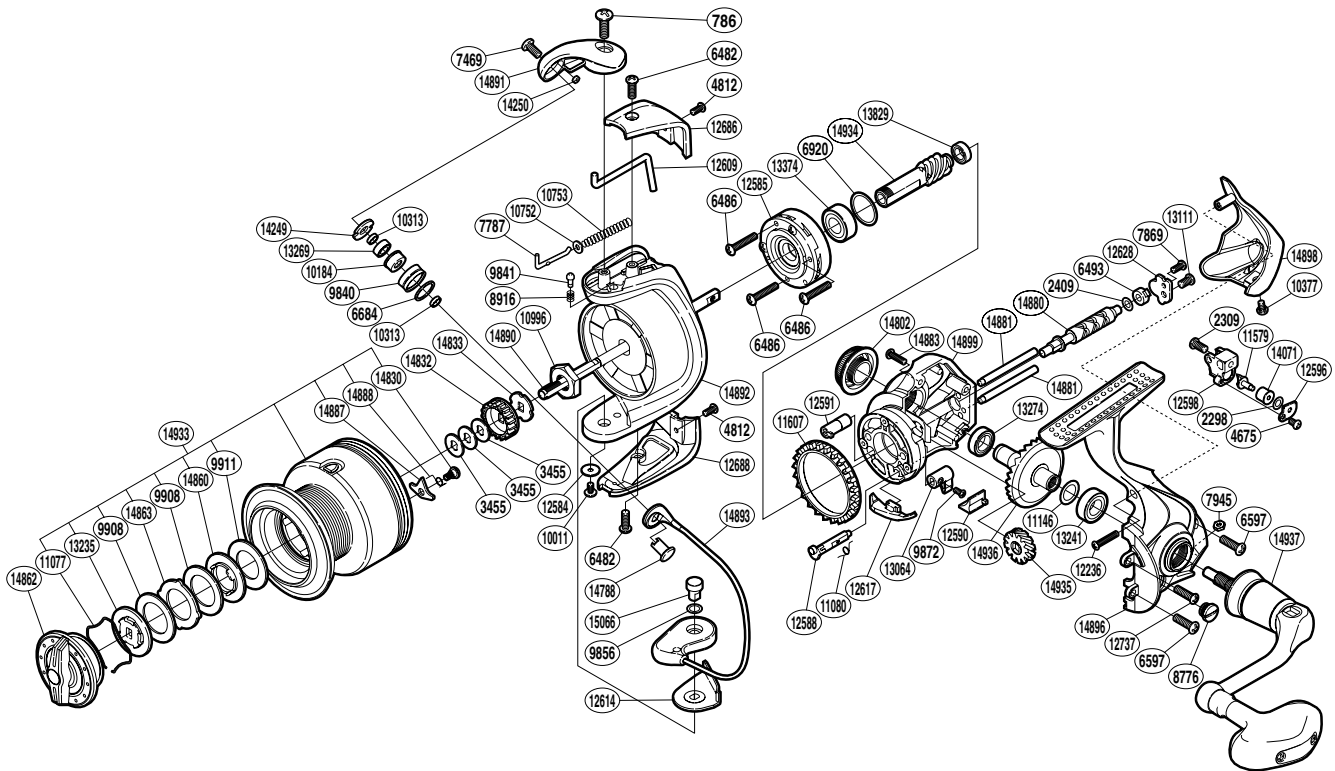

SHIMANO

STRADIC 

ST-4000FJ

Please note that the number of adjusting washers may not be the same as shown in the exploded views. (Adjustment will vary with each individual product.)

(1SE454010U)

Part No.	Description	Part No.	Description	Part No.	Description
RD 0786	Screw	RD10753	Bail Spring	RD14071	Oscillating Slider Bushing
RD 2298	Spacer	RD10996	Rotor Nut	RD14249	Line Roller Plate
RD 2309	Screw	RD11077	Drag Washers Retainer	RD14250	Line Roller Oil Cap
RD 2409	Spacer	RD11080	Anti-Reverse Cam Spring	RD14788	Line Roller Support
RD 3455	Spool Washer	RD11146	Washer	RD14802	Handle Screw Cap
RD 4675	Screw	RD11579	Oscillating Pawl	RD14830	Screw
RD 4812	Screw	RD11607	Friction Ring	RD14832	Spool Support A
RD 6482	Screw	RD12236	Screw	RD14833	Spool Support B
RD 6486	Screw	RD12584	Washer	RD14860	Key Washer
RD 6493	Worm Bushing (rear)	RD12585	Roller Clutch Assembly	RD14862	Drag Knob
RD 6597	Screw	RD12588	Anti-Reverse Cam	RD14863	Eared Washer
RD 6684	Line Roller Spacer	RD12590	Anti-Reverse Lever Cover	RD14880	Worm Shaft
RD 6920	Spacer	RD12591	Worm Bushing (front)	RD14881	Oscillating Guide
RD 7469	Screw	RD12596	Oscillating Pawl Cover	RD14883	Screw
RD 7787	Bail Spring Guide A	RD12598	Oscillating Slider	RD14887	Drag Click
RD 7869	Screw	RD12609	Bail Trip Lever	RD14888	Click Spring
RD 7945	Nut	RD12614	Bail Hold Support Spacer	RD14890	Main Shaft
RD 8776	Oil Cap	RD12617	Bail Trip Strike	RD14891	Bail Arm
RD 8916	Click Spring	RD12628	Worm Shaft Retainer	RD14892	Rotor
RD 9840	Line Roller	RD12686	Bail Spring Cover	RD14893	Bail Assembly
RD 9841	Click Pin	RD12688	Bail Hold Support Guard	RD14896	Side Cover
RD 9856	Washer	RD12737	Screw	RD14898	Rear Protector
RD 9872	Screw	RD13064	Anti-Reverse Lever	RD14899	Body
RD 9908	Drag Washer	RD13111	Screw	RD14933	Spool Assembly
RD 9911	Drag Washer	RD13235	Key Washer	RD14934	Pinion Gear
RD10011	Screw	RD13241	Ball Bearing	RD14935	Idle Gear
RD10184	Line Roller Bushing	RD13269	Ball Bearing	RD14936	Drive Gear
RD10313	Bearing Spacer	RD13274	Ball Bearing	RD14937	Handle Assembly
RD10377	Screw	RD13374	Ball Bearing	RD15066	Bail Hold Support Shaft
RD10752	Bail Spring Guide A Support	RD13829	Ball Bearing		