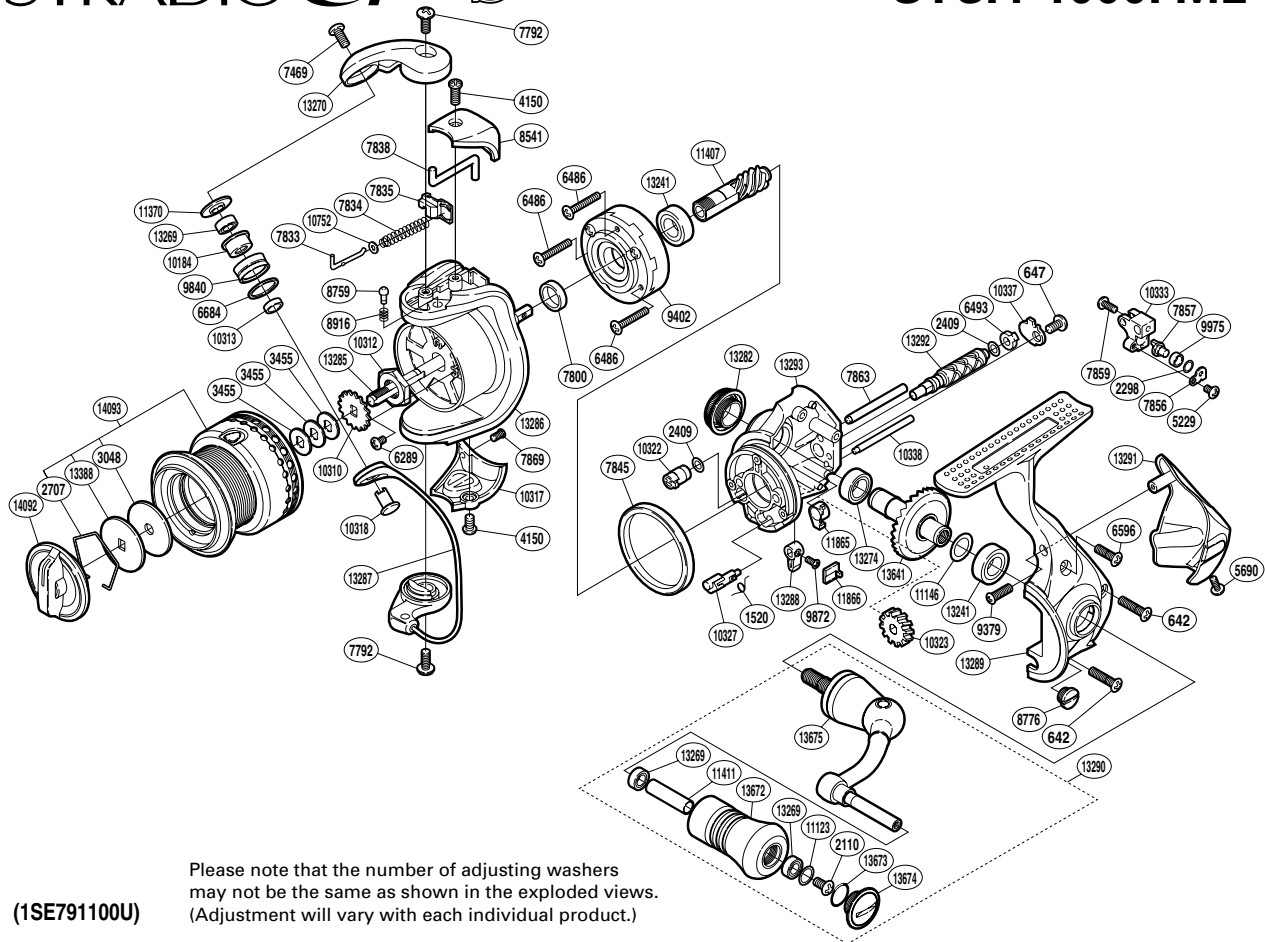

SHIMANO

STRADIC C14 SA-RB

STCI4-1000FML

Please note that the number of adjusting washers may not be the same as shown in the exploded views. (Adjustment will vary with each individual product.)

(1SE791100U)