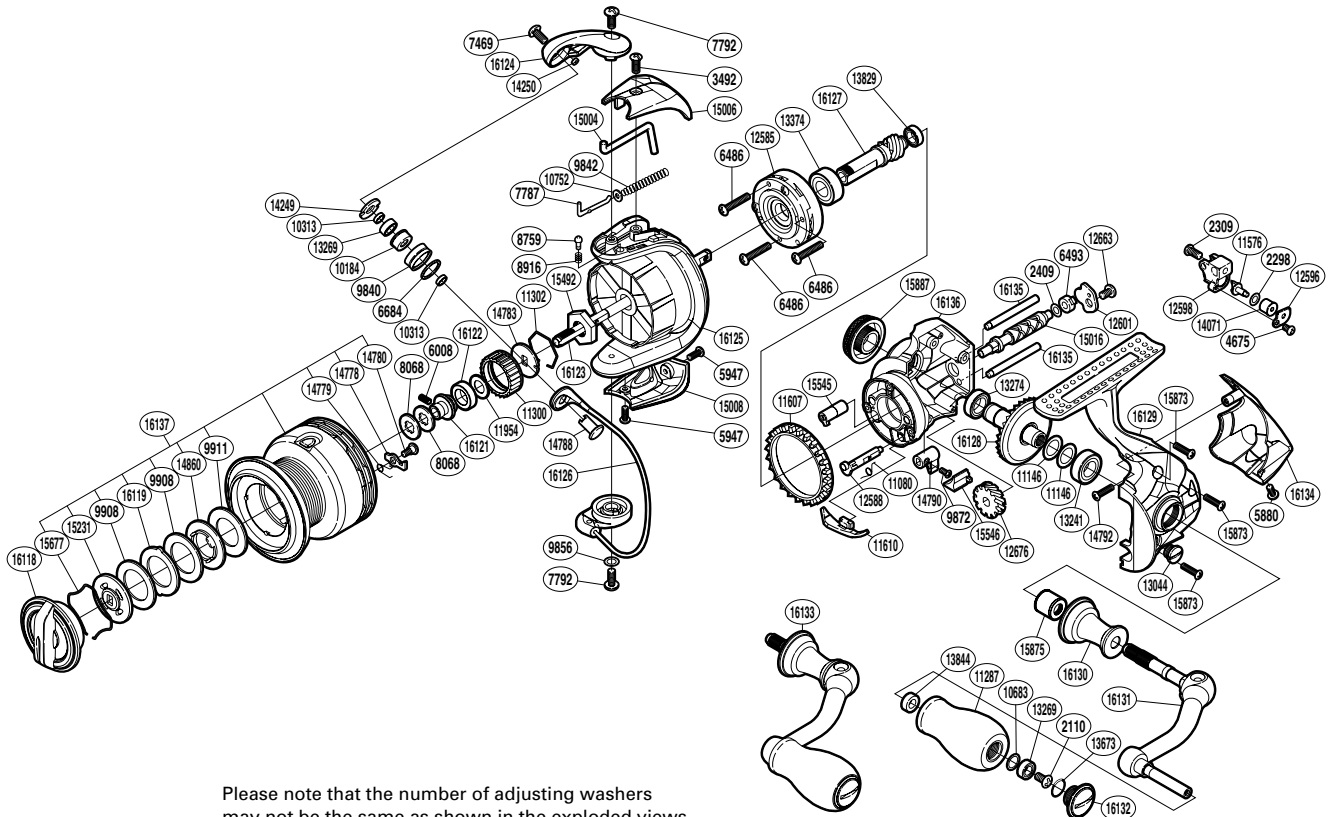

SHIMANO

STRADIC **C14+** SA-RB

STCI4+3000FA

Please note that the number of adjusting washers may not be the same as shown in the exploded views. (Adjustment will vary with each individual product.)

(51SE793001U)