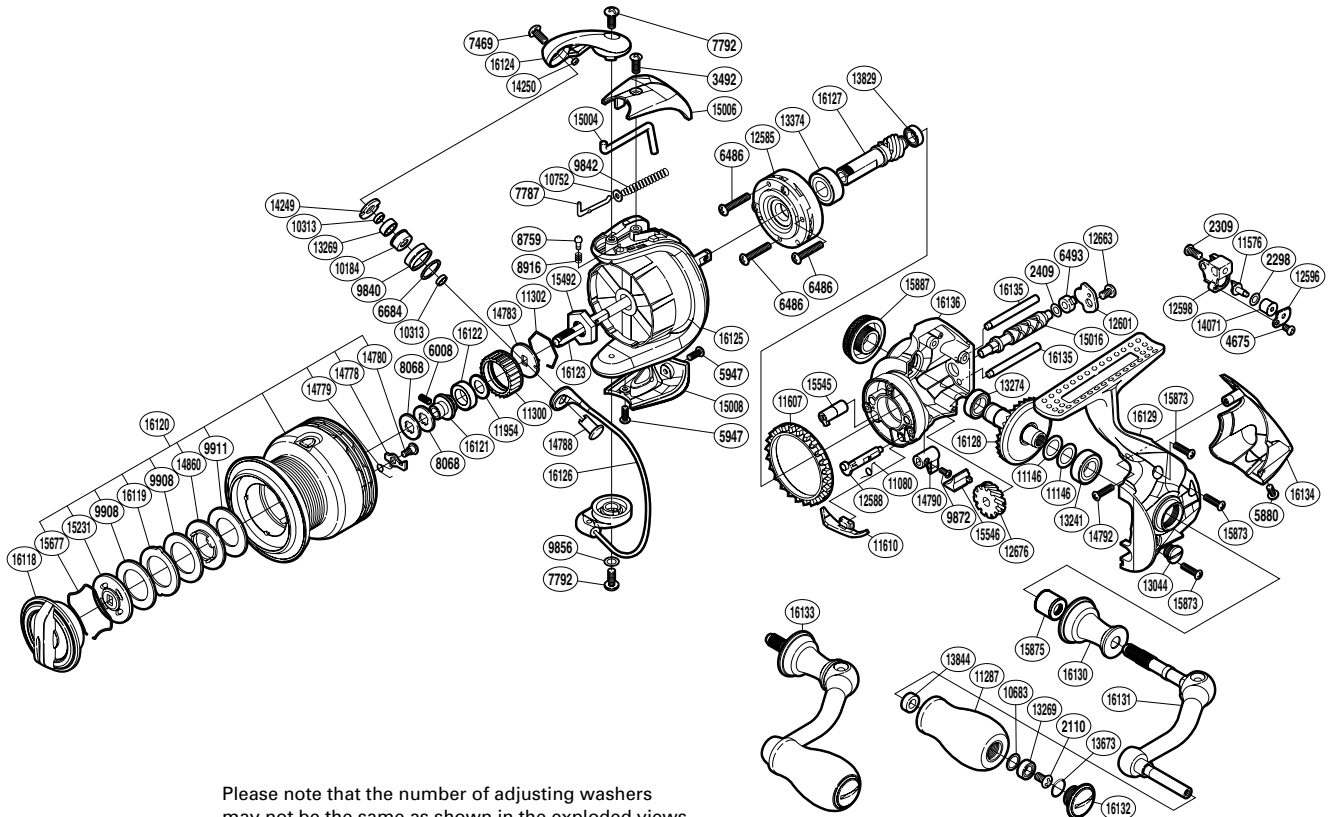

SHIMANO

STRADIC **C14+** SA-RB

STCI4+2500FA

Please note that the number of adjusting washers may not be the same as shown in the exploded views. (Adjustment will vary with each individual product.)

(51SE792501U)