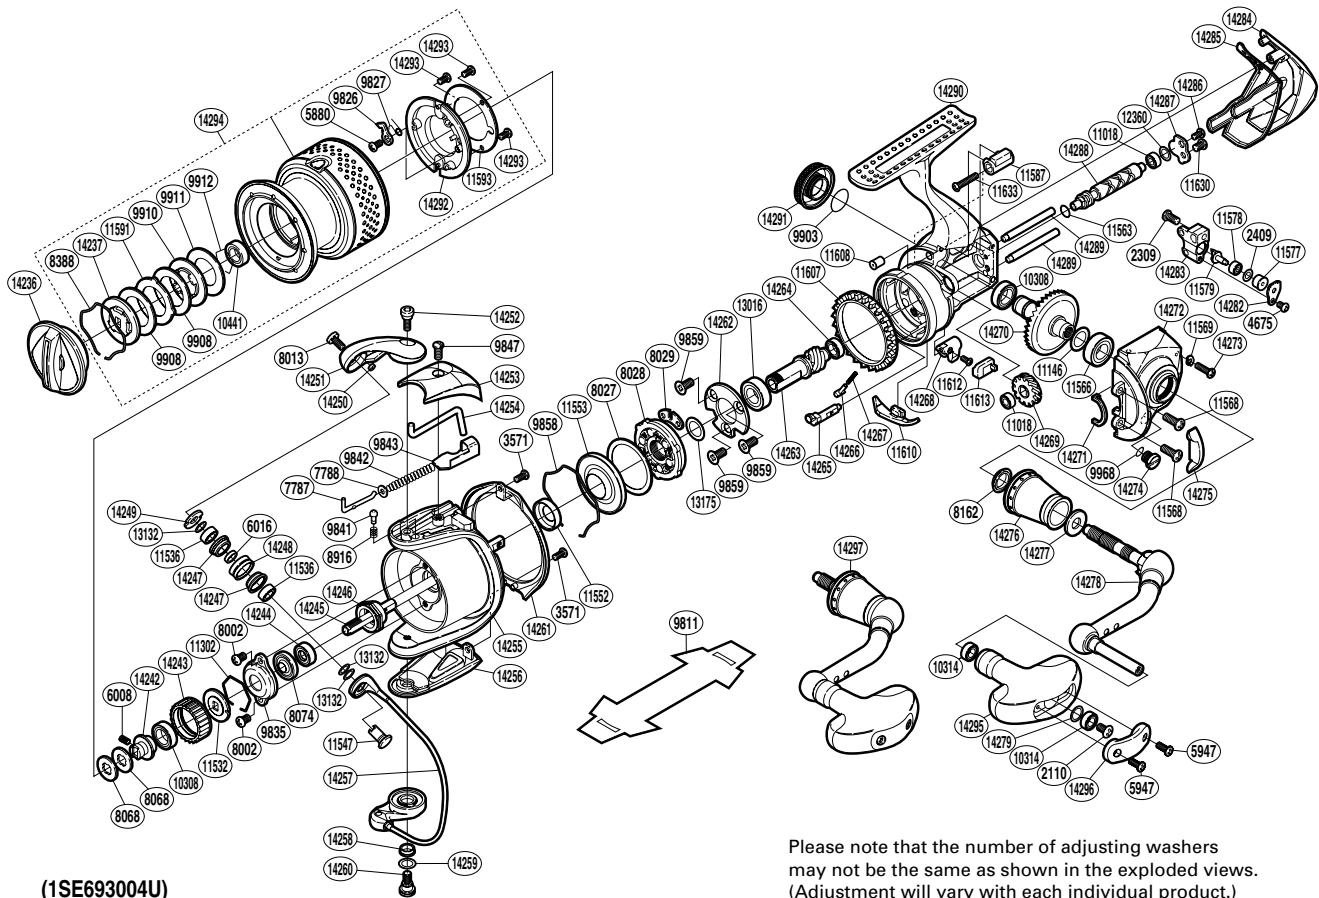

SHIMANO

STELLA SA-RB

STL-3000FE

(1SE693004U)

Please note that the number of adjusting washers may not be the same as shown in the exploded views. (Adjustment will vary with each individual product.)

Part No.	Description	Part No.	Description	Part No.	Description
RD 2110	Screw	RD11532	Spool Support	RD14256	Bail Hold Support Guard
RD 2309	Screw	RD11536	Ball Bearing	RD14257	Bail Assembly
RD 2409	Spacer	RD11547	Line Roller Support	RD14258	Bail Trip Cam Bushing
RD 3571	Screw	RD11552	Rotor Ring	RD14259	Washer
RD 4675	Screw	RD11553	Roller Clutch Water Proof	RD14260	Screw
RD 5880	Screw	RD11563	Worm Shaft Ring	RD14261	Rotor Guard
RD 5947	Screw	RD11566	Ball Bearing	RD14262	Bearing Retainer
RD 6008	Set Screw	RD11568	Screw	RD14263	Pinion Gear
RD 6016	Bearing Spacer	RD11569	Screw Washer	RD14264	Ball Bearing
RD 7787	Bail Spring Guide A	RD11577	Oscillating Slider Bushing	RD14265	Anti-Reverse Cam
RD 7788	Spring Guide A Support	RD11578	Ball Bearing	RD14266	Spring Guide
RD 8002	Screw	RD11579	Oscillating Pawl	RD14267	Anti-Reverse Cam Spring
RD 8013	Screw	RD11587	Rear Protector Collar	RD14268	Anti-Reverse Lever
RD 8027	Roller Clutch Outer Spacer	RD11591	Eared Washer	RD14269	Idle Gear
RD 8028	Roller Clutch Assembly	RD11593	Spool Pin Cover Plate	RD14270	Drive Gear
RD 8029	Clutch Insole	RD11607	Friction Ring	RD14271	Flange Water Proof
RD 8068	Spool Washer	RD11608	Body Flange Seal	RD14272	Side Cover
RD 8074	Bearing Water Proof	RD11610	Bail Trip Strike	RD14273	Screw
RD 8162	Handle Shaft Seal	RD11612	Screw	RD14274	Oil Cap
RD 8388	Drag Washers Retainer	RD11613	Anti-Reverse Lever Cover	RD14275	Friction Ring Spacer
RD 8916	Click Spring	RD11630	Screw	RD14276	Handle Shaft Cover
RD 9826	Drag Click	RD11633	Screw	RD14277	Large Handle Shank Washer
RD 9827	Drag Click Spring	RD12360	Washer	RD14278	Handle Shank Assembly
RD 9835	Rotor Nut Lock Plate	RD13016	Ball Bearing	RD14279	Washer
RD 9841	Click Pin	RD13132	Washer	RD14282	Oscillating Pawl Cover
RD 9842	Bail Spring	RD13175	Washer	RD14283	Oscillating Slider
RD 9843	Bail Spring Seat	RD14236	Drag Knob	RD14284	Rear Protector
RD 9847	Screw	RD14237	Key Washer	RD14285	Rear Shield
RD 9858	Roller Clutch Water Proof Retainer	RD14242	Bearing Bushing	RD14286	Screw
RD 9859	Screw	RD14243	Drag Click Ratchet	RD14287	Worm Shaft Retainer
RD 9903	O Ring	RD14244	Main Shaft Spacer	RD14288	Worm Shaft
RD 9908	Drag Washer	RD14245	Main Shaft	RD14289	Oscillating Guide
RD 9910	Key Washer	RD14246	Rotor Nut	RD14290	Body
RD 9911	Drag Washer	RD14247	Line Roller Bushing	RD14291	Handle Screw Cap
RD 9912	Bearing Retainer	RD14248	Line Roller	RD14292	Spool Pin Cover
RD 9968	O Ring	RD14249	Line Roller Plate	RD14293	Screw
RD10308	Ball Bearing	RD14250	Line Roller Oil Cap	RD14294	Spool Assembly
RD10314	Ball Bearing	RD14251	Bail Arm	RD14295	Handle Knob
RD10441	Ball Bearing	RD14252	Screw	RD14296	Handle Knob I.D. Plate
RD11018	Ball Bearing	RD14253	Bail Spring Cover	RD14297	Handle Assembly
RD11146	Washer	RD14254	Bail Trip Lever		
RD11302	Ratchet Spring	RD14255	Rotor	RD 9811	Reel Seat Spacer (accessory)