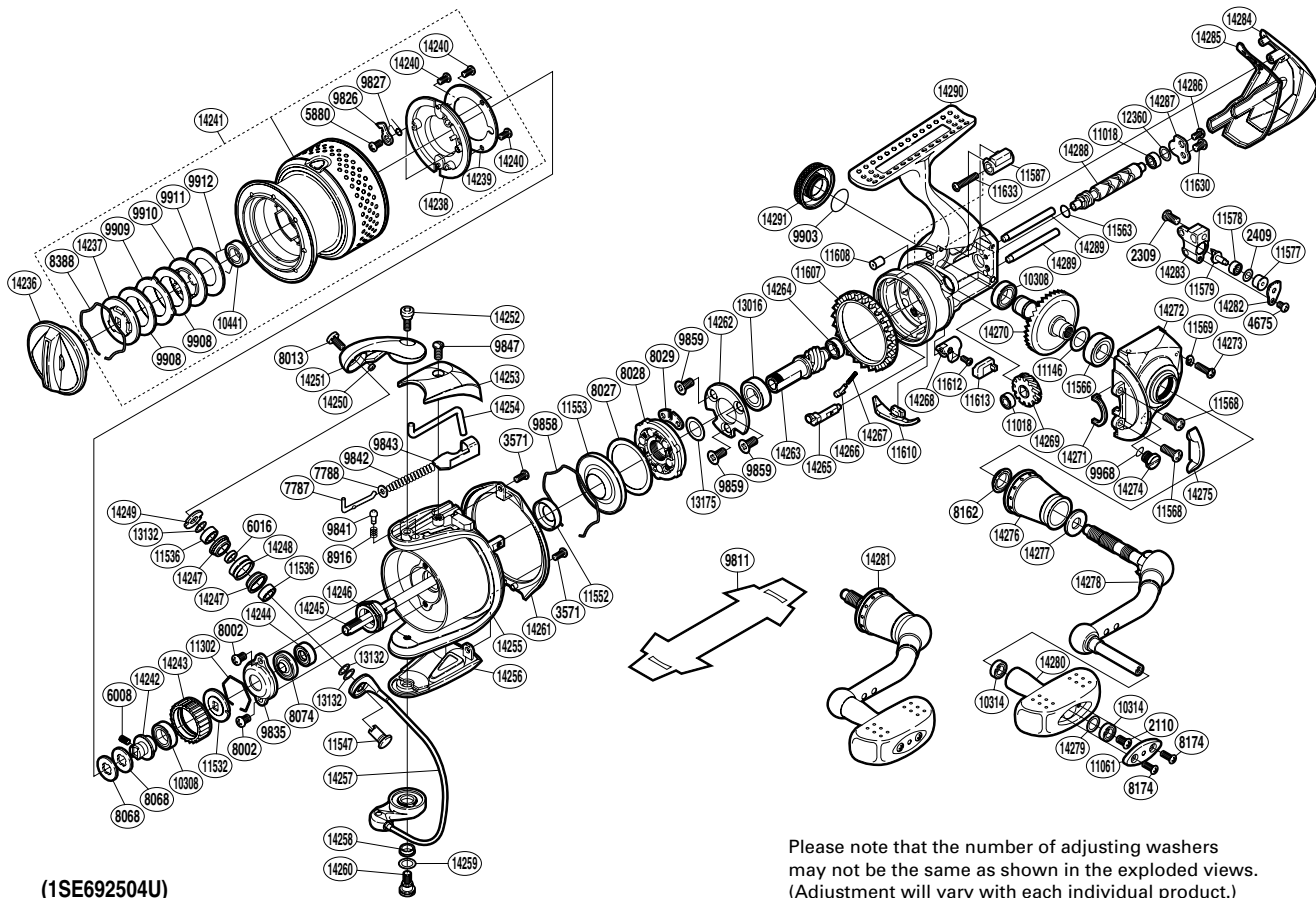

SHIMANO

STELLA S A-RB

STL-2500FE

(1SE692504U)

Please note that the number of adjusting washers may not be the same as shown in the exploded views. (Adjustment will vary with each individual product.)

Part No.	Description	Part No.	Description	Part No.	Description
RD 2110	Screw	RD11146	Washer	RD14252	Screw
RD 2309	Screw	RD11302	Ratchet Spring	RD14253	Bail Spring Cover
RD 2409	Spacer	RD11532	Spool Support	RD14254	Bail Trip Lever
RD 3571	Screw	RD11536	Ball Bearing	RD14255	Rotor
RD 4675	Screw	RD11547	Line Roller Support	RD14256	Bail Hold Support Guard
RD 5880	Screw	RD11552	Rotor Ring	RD14257	Bail Assembly
RD 6008	Set Screw	RD11553	Roller Clutch Water Proof	RD14258	Bail Trip Cam Bushing
RD 6016	Bearing Spacer	RD11563	Worm Shaft Ring	RD14259	Washer
RD 7787	Bail Spring Guide A	RD11566	Ball Bearing	RD14260	Screw
RD 7788	Spring Guide A Support	RD11568	Screw	RD14261	Rotor Guard
RD 8002	Screw	RD11569	Screw Washer	RD14262	Bearing Retainer
RD 8013	Screw	RD11577	Oscillating Slider Bushing	RD14263	Pinion Gear
RD 8027	Roller Clutch Outer Spacer	RD11578	Ball Bearing	RD14264	Bail Bearing
RD 8028	Roller Clutch Assembly	RD11579	Oscillating Pawl	RD14265	Anti-Reverse Cam
RD 8029	Clutch Insole	RD11587	Rear Protector Collar	RD14266	Spring Guide
RD 8068	Spool Washer	RD11607	Friction Ring	RD14267	Anti-Reverse Cam Spring
RD 8074	Bearing Water Proof	RD11608	Body Flange Seal	RD14268	Anti-Reverse Lever
RD 8162	Handle Shaft Seal	RD11610	Bail Trip Strike	RD14269	Idle Gear
RD 8174	Screw	RD11612	Screw	RD14270	Drive Gear
RD 8388	Drag Washers Retainer	RD11613	Anti-Reverse Lever Cover	RD14271	Flange Water Proof
RD 8916	Click Spring	RD11630	Screw	RD14272	Side Cover
RD 9826	Drag Click	RD11633	Screw	RD14273	Screw
RD 9827	Drag Click Spring	RD12360	Washer	RD14274	Oil Cap
RD 9835	Rotor Nut Lock Plate	RD13016	Ball Bearing	RD14275	Friction Ring Spacer
RD 9841	Click Pin	RD13132	Washer	RD14276	Handle Shaft Cover
RD 9842	Bail Spring	RD13175	Washer	RD14277	Large Handle Shank Washer
RD 9843	Bail Spring Seat	RD14236	Drag Knob	RD14278	Handle Shank Assembly
RD 9847	Screw	RD14237	Key Washer	RD14279	Washer
RD 9858	Roller Clutch Water Proof Retainer	RD14238	Spool Pin Cover	RD14280	Handle Knob
RD 9859	Screw	RD14239	Spool Pin Cover Plate	RD14281	Handle Assembly
RD 9903	O Ring	RD14240	Screw	RD14282	Oscillating Pawl Cover
RD 9908	Drag Washer	RD14241	Spool Assembly	RD14283	Oscillating Slider
RD 9909	Eared Washer	RD14242	Bearing Bushing	RD14284	Rear Protector
RD 9910	Key Washer	RD14243	Drag Click Ratchet	RD14285	Rear Shield
RD 9911	Drag Washer	RD14244	Main Shaft Spacer	RD14286	Screw
RD 9912	Bearing Retainer	RD14245	Main Shaft	RD14287	Worm Shaft Retainer
RD 9968	O Ring	RD14246	Rotor Nut	RD14288	Worm Shaft
RD10308	Ball Bearing	RD14247	Line Roller Bushing	RD14289	Oscillating Guide
RD10314	Ball Bearing	RD14248	Line Roller	RD14290	Body
RD10441	Ball Bearing	RD14249	Line Roller Plate	RD14291	Handle Screw Cap
RD11018	Ball Bearing	RD14250	Line Roller Oil Cap		
RD11061	Handle Knob I.D. Plate	RD14251	Bail Arm	RD 9811	Reel Seat Spacer (accessory)