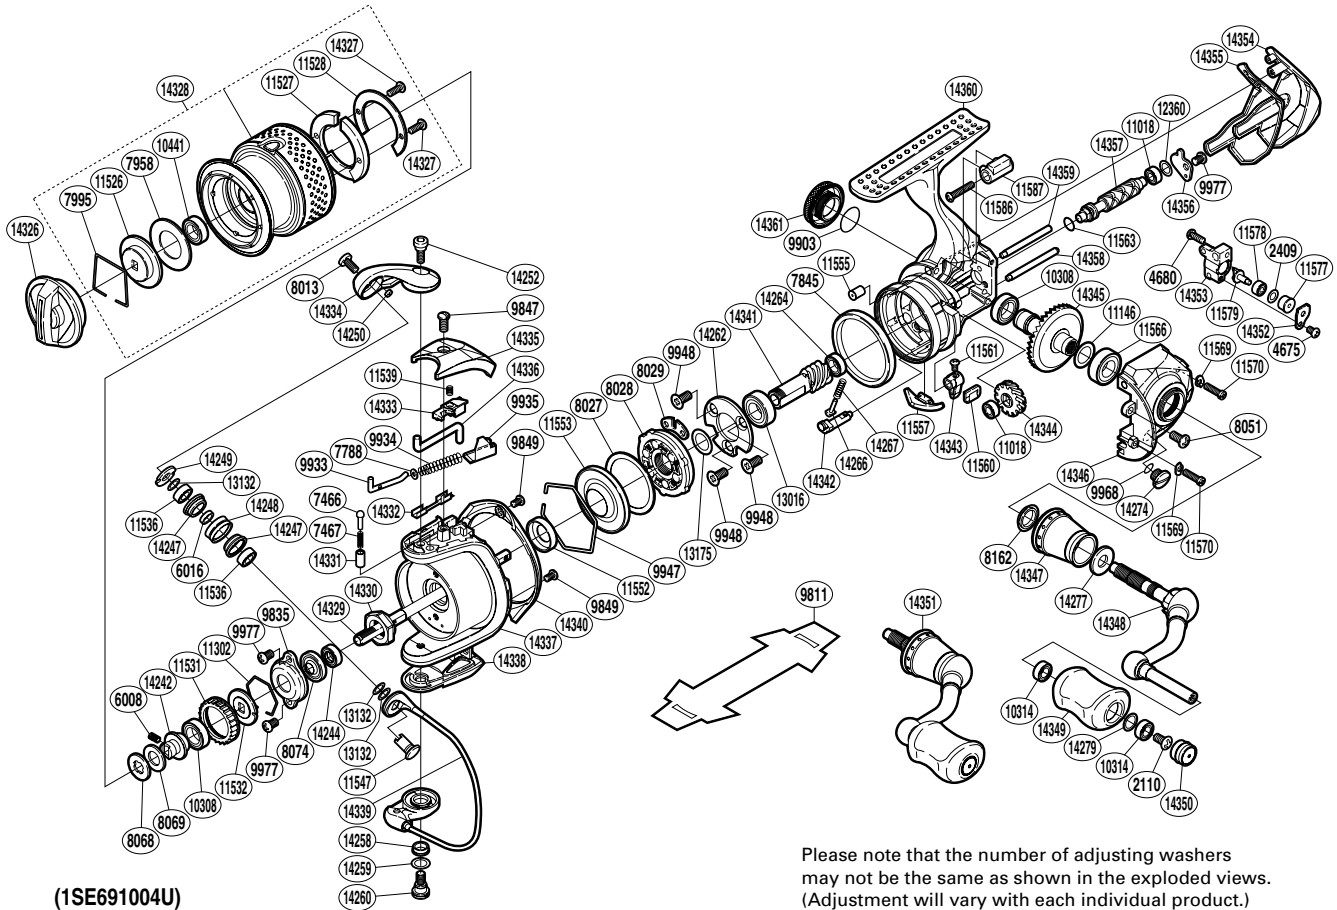

## STL-1000FE

(1SE691004U)

Please note that the number of adjusting washers may not be the same as shown in the exploded views. (Adjustment will vary with each individual product.)

Part No.	Description	Part No.	Description	Part No.	Description
RD 2110	Screw	RD11528	Spool Pin Cover Plate	RD14277	Large Handle Shank Washer
RD 2409	Spacer	RD11531	Drag Click Ratchet	RD14279	Washer
RD 4675	Screw	RD11532	Spool Support	RD14326	Drag Knob
RD 4680	Screw	RD11536	Ball Bearing	RD14327	Screw
RD 6008	Set Screw	RD11539	Bail Trip Lever Spring	RD14328	Spool Assembly
RD 6016	Bearing Spacer	RD11547	Line Roller Support	RD14329	Main Shaft
RD 7466	Click Pin	RD11552	Rotor Ring	RD14330	Rotor Nut
RD 7467	Click Spring	RD11553	Roller Clutch Water Proof	RD14331	Click Spring Collar
RD 7788	Spring Guide A Support	RD11555	Body Flange Seal	RD14332	Bail Trip Sheet
RD 7845	Friction Ring	RD11557	Bail Trip Strike	RD14333	Bail Trip Cover
RD 7958	Drag Washer	RD11560	Anti-Reverse Lever Cover	RD14334	Bail Arm
RD 7995	Drag Washers Retainer	RD11561	Screw	RD14335	Bail Spring Cover
RD 8013	Screw	RD11563	Worm Shaft Ring	RD14336	Bail Trip Lever
RD 8027	Roller Clutch Outer Spacer	RD11566	Ball Bearing	RD14337	Rotor
RD 8028	Roller Clutch Assembly	RD11569	Screw Washer	RD14338	Bail Hold Support Guard
RD 8029	Clutch Insole	RD11570	Screw	RD14339	Bail Assembly
RD 8051	Screw	RD11577	Oscillating Slider Bushing	RD14340	Rotor Guard
RD 8068	Spool Washer	RD11578	Ball Bearing	RD14341	Pinion Gear
RD 8069	Main Shaft Set Pin Retainer	RD11579	Oscillating Pawl	RD14342	Anti-Reverse Cam
RD 8074	Bearing Water Proof	RD11586	Screw	RD14343	Anti-Reverse Lever
RD 8162	Handle Shaft Seal	RD11587	Rear Protector Collar	RD14344	Idle Gear
RD 9835	Rotor Nut Lock Plate	RD12360	Washer	RD14345	Drive Gear
RD 9847	Screw	RD13016	Ball Bearing	RD14346	Side Cover
RD 9849	Screw	RD13132	Washer	RD14347	Handle Shaft Cover
RD 9903	O Ring	RD13175	Washer	RD14348	Handle Shank Assembly
RD 9933	Bail Spring Guide A	RD14242	Bearing Bushing	RD14349	Handle Knob
RD 9934	Bail Spring	RD14244	Main Shaft Spacer	RD14350	Handle Knob Seal
RD 9935	Bail Spring Seat	RD14247	Line Roller Bushing	RD14351	Handle Assembly
RD 9947	Roller Clutch Water Proof Retainer	RD14248	Line Roller	RD14352	Oscillating Pawl Cover
RD 9948	Screw	RD14249	Line Roller Plate	RD14353	Oscillating Slider
RD 9968	O Ring	RD14250	Line Roller Oil Cap	RD14354	Rear Protector
RD 9977	Screw	RD14252	Screw	RD14355	Rear Shield
RD10308	Ball Bearing	RD14258	Bail Trip Cam Bushing	RD14356	Worm Shaft Retainer
RD10314	Ball Bearing	RD14259	Washer	RD14357	Worm Shaft
RD10441	Ball Bearing	RD14260	Screw	RD14358	Oscillating Guide B
RD11018	Ball Bearing	RD14262	Bearing Retainer	RD14359	Oscillating Guide A
RD11146	Washer	RD14264	Ball Bearing	RD14360	Body
RD11302	Ratchet Spring	RD14266	Spring Guide	RD14361	Handle Screw Cap
RD11526	Key Washer	RD14267	Anti-Reverse Cam Spring		
RD11527	Spool Pin Cover	RD14274	Oil Cap	RD 9811	Reel Seat Spacer (accessory)