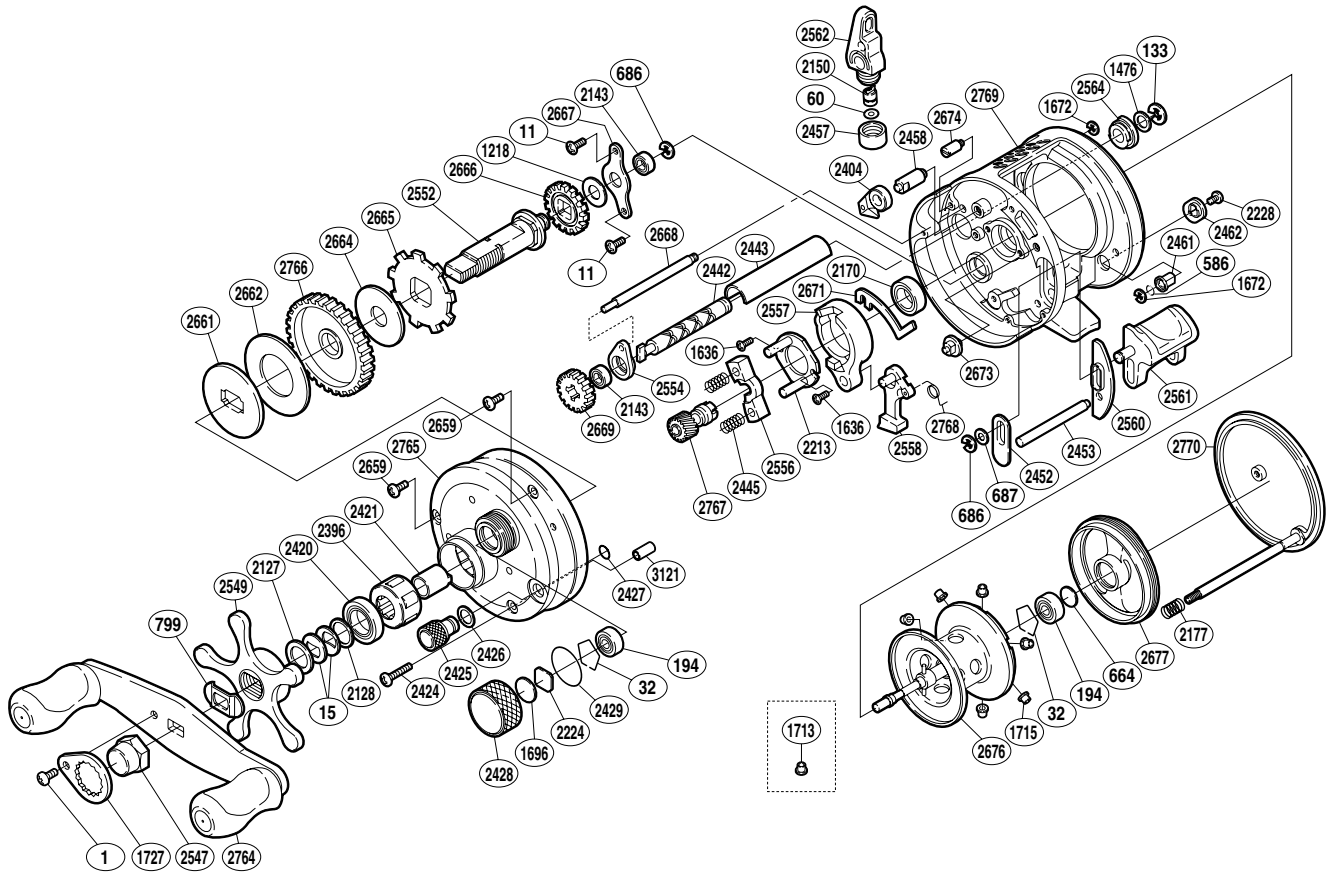

SHIMANO®

CALCUTTA TE

CTE-101GT

Part No.	Description	Part No.	Description	Part No.	Description
BNT0001	Handle Nut Plate Screw	BNT2396	Roller Clutch Bearing	BNT2562	Line Guide
BNT0011	Drive Shaft Retainer Screw	BNT2404	Anti-Reverse Pawl	BNT2564	Worm Bushing (B)
BNT0015	Drag Spring Washer	BNT2420	Star Drag Bearing	BNT2659	Left Side Plate Screw (short)
BNT0032	Bearing Retainer	BNT2421	Roller Clutch Inner Tube	BNT2661	Key Washer
BNT0060	Spacer (optional)	BNT2424	Left Side Plate Screw (long)	BNT2662	Drag Washer (C)
BNT0133	Worm Shaft Retainer	BNT2425	Side Plate Open Nut	BNT2664	Drag Washer (A)
BNT0194	Ball Bearing	BNT2426	Open Nut Washer	BNT2665	Anti-Reverse Ratchet
BNT0586	Bolt Retainer	BNT2427	"O" Ring	BNT2666	Idle Gear (A)
BNT0664	Spacer (B)	BNT2428	Cast Control Cap	BNT2667	Drive Shaft Retainer
BNT0686	"E" Lock	BNT2429	"O" Ring	BNT2668	Level Wind Guide
BNT0687	Spacer	BNT2442	Worm Shaft	BNT2669	Idle Gear (C)
BNT0799	Friction Washer	BNT2443	Level Wind Guard	BNT2671	Clutch Plate
BNT1218	Idle Gear (A) Spacer	BNT2445	Yoke Spring	BNT2673	Set Pin
BNT1476	Worm Shaft Spacer	BNT2452	Clutch Bar Guide (A)	BNT2674	Pawl Stop
BNT1636	Clutch Cam Screw	BNT2453	Clutch Bar Support	BNT2676	Spool Assembly
BNT1672	"E" Lock	BNT2457	Pawl Cap	BNT2677	Brake Case
BNT1696	Cast Control Spacer (B)	BNT2458	Anti-Reverse Pawl Pin	BNT2764	Handle Assembly
BNT1715	Brake Collar (red)	BNT2461	Damper (A)	BNT2765	Left Side Plate
BNT1727	Handle Nut Plate	BNT2462	Damper Guide	BNT2766	Drive Gear
BNT2127	Star Drag Spacer	BNT2547	Handle Nut	BNT2767	Pinion Gear
BNT2128	Bearing Washer	BNT2549	Star Drag	BNT2768	Clutch Pawl Spring
BNT2143	Ball Bearing	BNT2552	Drive Shaft	BNT2769	One-Piece Frame
BNT2150	Line Guide Pawl	BNT2554	Worm Bushing (A)	BNT2770	Right Side Plate
BNT2170	Ball Bearing	BNT2556	Yoke	BNT3121	Side Plate Screw Collar
BNT2177	Right Side Plate Spring	BNT2557	Clutch Cam		
BNT2213	Clutch Cam Retainer	BNT2558	Clutch Pawl		
BNT2224	Spool Tension Spacer (A)	BNT2560	Clutch Bar Guide (B)		
BNT2228	Damper Guide Screw	BNT2561	Quick-Fire II Clutch Bar	BNT1713	Brake Collar (green)