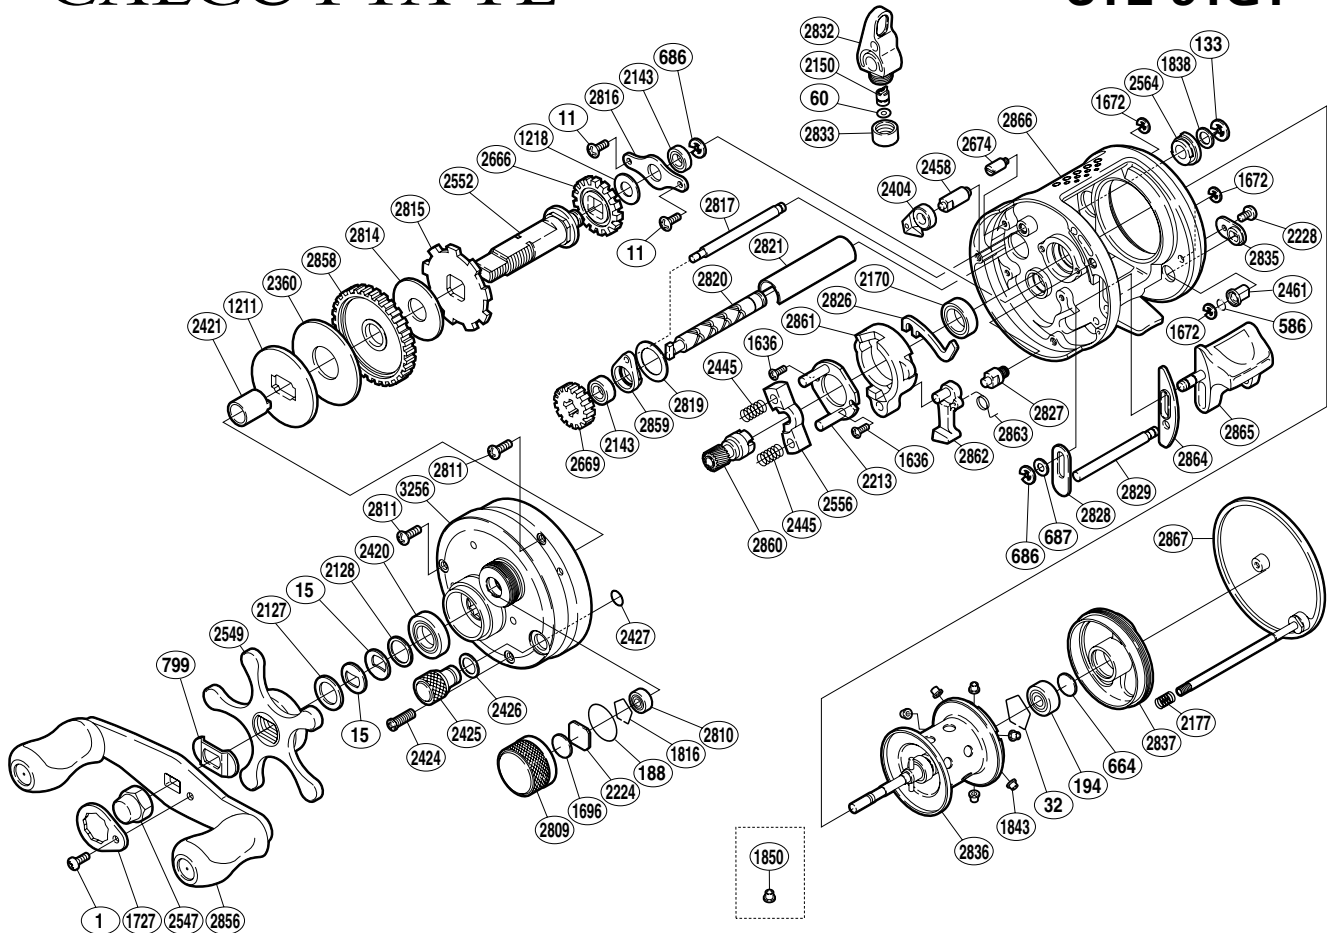

## CTE-51GT

Part No.	Description	Part No.	Description	Part No.	Description
BNT0001	Handle Nut Plate Screw	BNT2213	Clutch Cam Retainer	BNT2817	Level Wind Guide
BNT0011	Drive Shaft Retainer Screw	BNT2224	Spool Tension Spacer (A)	BNT2819	Worm Spacer
BNT0015	Drag Spring Washer	BNT2228	Damper Guide Screw	BNT2820	Worm Shaft
BNT0032	Bearing Retainer (B)	BNT2360	Drag Washer (C)	BNT2821	Level Wind Guard
BNT0060	Spacer	BNT2404	Anti-Reverse Pawl	BNT2826	Clutch Plate
BNT0133	Worm Shaft Retainer	BNT2420	Star Drag Bearing	BNT2827	Set Pin
BNT0188	"O" Ring	BNT2421	Roller Clutch Inner Tube	BNT2828	Clutch Bar Guide (A)
BNT0194	Ball Bearing	BNT2424	Left Side Plate Screw (long)	BNT2829	Clutch Bar Support
BNT0586	Bolt Retainer	BNT2425	Side Plate Open Nut	BNT2832	Line Guide
BNT0664	Spacer (B)	BNT2426	Open Nut Washer	BNT2833	Pawl Cap
BNT0686	"E" Lock	BNT2427	"O" Ring	BNT2835	Damper Guide
BNT0687	Spacer	BNT2445	Yoke Spring	BNT2836	Spool Assembly
BNT0799	Friction Washer	BNT2458	Anti-Reverse Pawl Pin	BNT2837	Brake Case
BNT1211	Key Washer	BNT2461	Damper (A)	BNT2856	Handle Assembly
BNT1218	Idle Gear (A) Spacer	BNT2547	Handle Nut	BNT2858	Drive Gear
BNT1636	Clutch Cam Screw	BNT2549	Star Drag	BNT2859	Worm Bushing (A)
BNT1672	"E" Lock	BNT2552	Drive Shaft	BNT2860	Pinion Gear (A)
BNT1696	Cast Control Spacer (B)	BNT2556	Yoke	BNT2861	Clutch Cam
BNT1727	Handle Nut Plate	BNT2564	Worm Bushing (B)	BNT2862	Clutch Pawl
BNT1816	Bearing Retainer (A)	BNT2666	Idle Gear (A)	BNT2864	Clutch Bar Guide (B)
BNT1838	Worm Shaft Washer (B)	BNT2669	Idle Gear (C)	BNT2865	Quick-Fire II Clutch Bar
BNT1843	Brake Collar (blue)	BNT2674	Pawl Stop	BNT2866	One-Piece Frame
BNT2127	Star Drag Spacer	BNT2809	Cast Control Cap	BNT2867	Right Side Plate
BNT2128	Bearing Washer	BNT2810	Ball Bearing	BNT2870	Clutch Pawl Spring
BNT2143	Ball Bearing	BNT2811	Left Side Plate Screw (short)	BNT3256	Left Side Plate
BNT2150	Line Guide Pawl	BNT2814	Drag Washer (A)		
BNT2170	Ball Bearing	BNT2815	Anti-Reverse Ratchet		
BNT2177	Right Side Plate Spring	BNT2816	Drive Shaft Retainer	BNT1850	Brake Collar (Yellow)