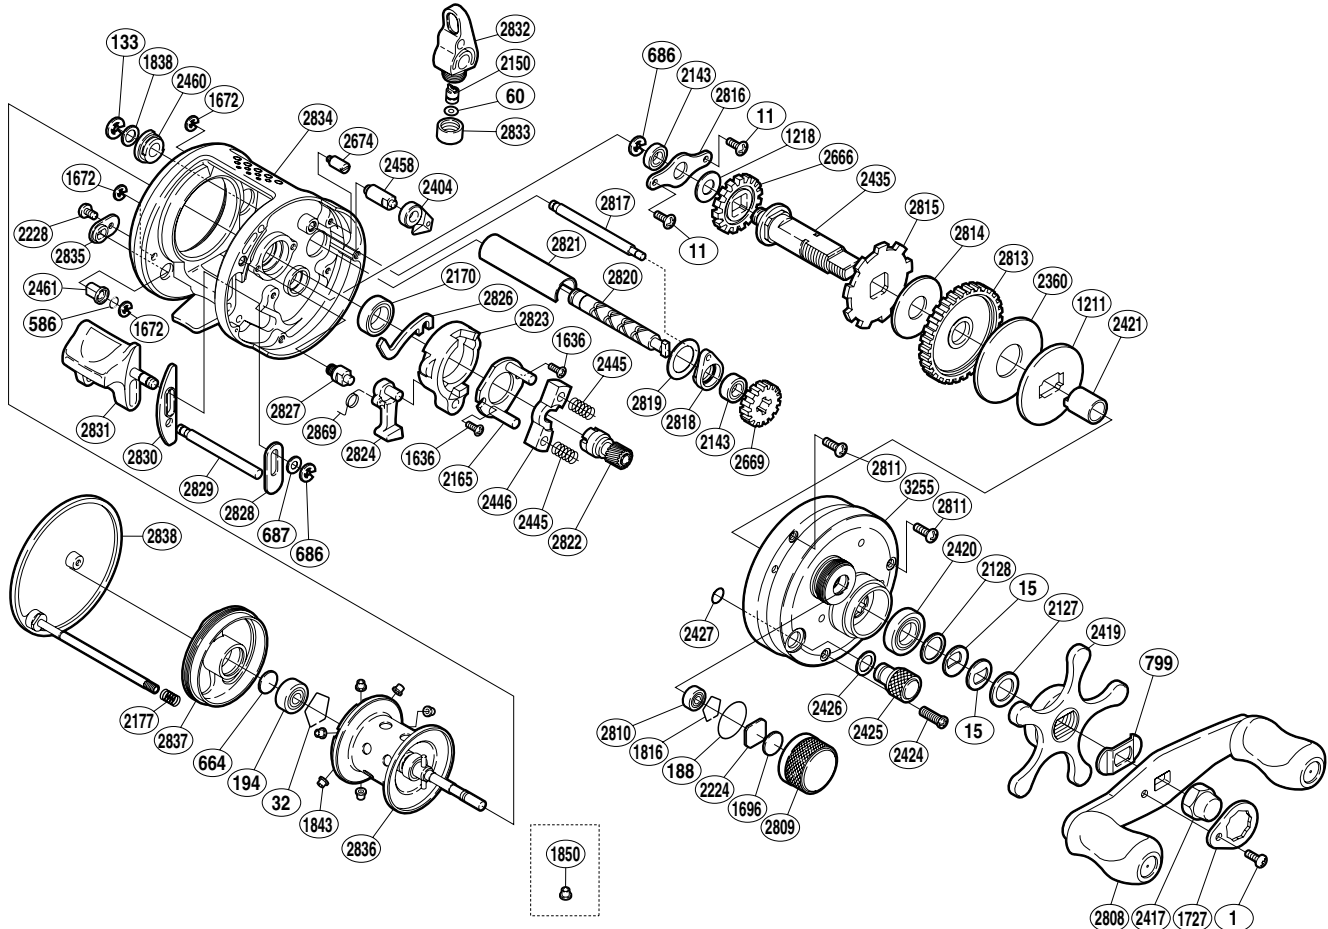

SHIMANO®

CALCUTTA TE

CTE-50GT

Part No.	Description	Part No.	Description	Part No.	Description
BNT0001	Handle Nut Plate Screw	BNT2177	Left Side Plate Spring	BNT2815	Anti-Reverse Ratchet
BNT0011	Drive Shaft Retainer Screw	BNT2224	Spool Tension Spacer (A)	BNT2816	Drive Shaft Retainer
BNT0015	Drag Spring Washer	BNT2228	Damper Guide Screw	BNT2817	Level Wind Guide
BNT0032	Bearing Retainer (B)	BNT2360	Drag Washer (C)	BNT2818	Worm Bushing (A)
BNT0060	Spacer	BNT2404	Anti-Reverse Pawl	BNT2819	Worm Spacer
BNT0133	Worm Shaft Retainer	BNT2417	Handle Nut	BNT2820	Worm Shaft
BNT0188	"O" Ring	BNT2419	Star Drag	BNT2821	Level Wind Guard
BNT0194	Ball Bearing	BNT2420	Star Drag Bearing	BNT2822	Pinion Gear (A)
BNT0586	Bolt Retainer	BNT2421	Roller Clutch Inner Tube	BNT2823	Clutch Cam
BNT0664	Spacer (B)	BNT2424	Right Side Plate Screw (long)	BNT2824	Clutch Pawl
BNT0686	"E" Lock	BNT2425	Side Plate Open Nut	BNT2826	Clutch Plate
BNT0687	Spacer	BNT2426	Open Nut Washer	BNT2827	Set Pin
BNT0799	Friction Washer	BNT2427	"O" Ring	BNT2828	Clutch Bar Guide (A)
BNT1211	Key Washer	BNT2435	Drive Shaft	BNT2829	Clutch Bar Support
BNT1218	Idle Gear (A) Spacer	BNT2445	Yoke Spring	BNT2830	Clutch Bar Guide (B)
BNT1636	Clutch Cam Screw	BNT2446	Yoke	BNT2831	Quick-Fire II Clutch Bar
BNT1672	"E" Lock	BNT2458	Anti-Reverse Pawl Pin	BNT2832	Line Guide
BNT1696	Cast Control Spacer (B)	BNT2460	Worm Bushing (B)	BNT2833	Pawl Cap
BNT1727	Handle Nut Plate	BNT2461	Damper (A)	BNT2834	One-Piece Frame
BNT1816	Bearing Retainer (A)	BNT2666	Idle Gear (A)	BNT2835	Damper Guide
BNT1838	Worm Shaft Washer (B)	BNT2669	Idle Gear (C)	BNT2836	Spool Assembly
BNT1843	Brake Collar (blue)	BNT2674	Pawl Stop	BNT2837	Brake Case
BNT2127	Star Drag Spacer	BNT2808	Handle Assembly	BNT2838	Left Side Plate
BNT2128	Bearing Washer	BNT2809	Cast Control Cap	BNT2869	Clutch Pawl Spring
BNT2143	Ball Bearing	BNT2810	Ball Bearing	BNT3255	Right Side Plate
BNT2150	Line Guide Pawl	BNT2811	Right Side Plate Screw (short)		
BNT2165	Clutch Cam Retainer	BNT2813	Drive Gear		
BNT2170	Ball Bearing	BNT2814	Drag Washer (A)	BNT1850	Brake Collar (Yellow)