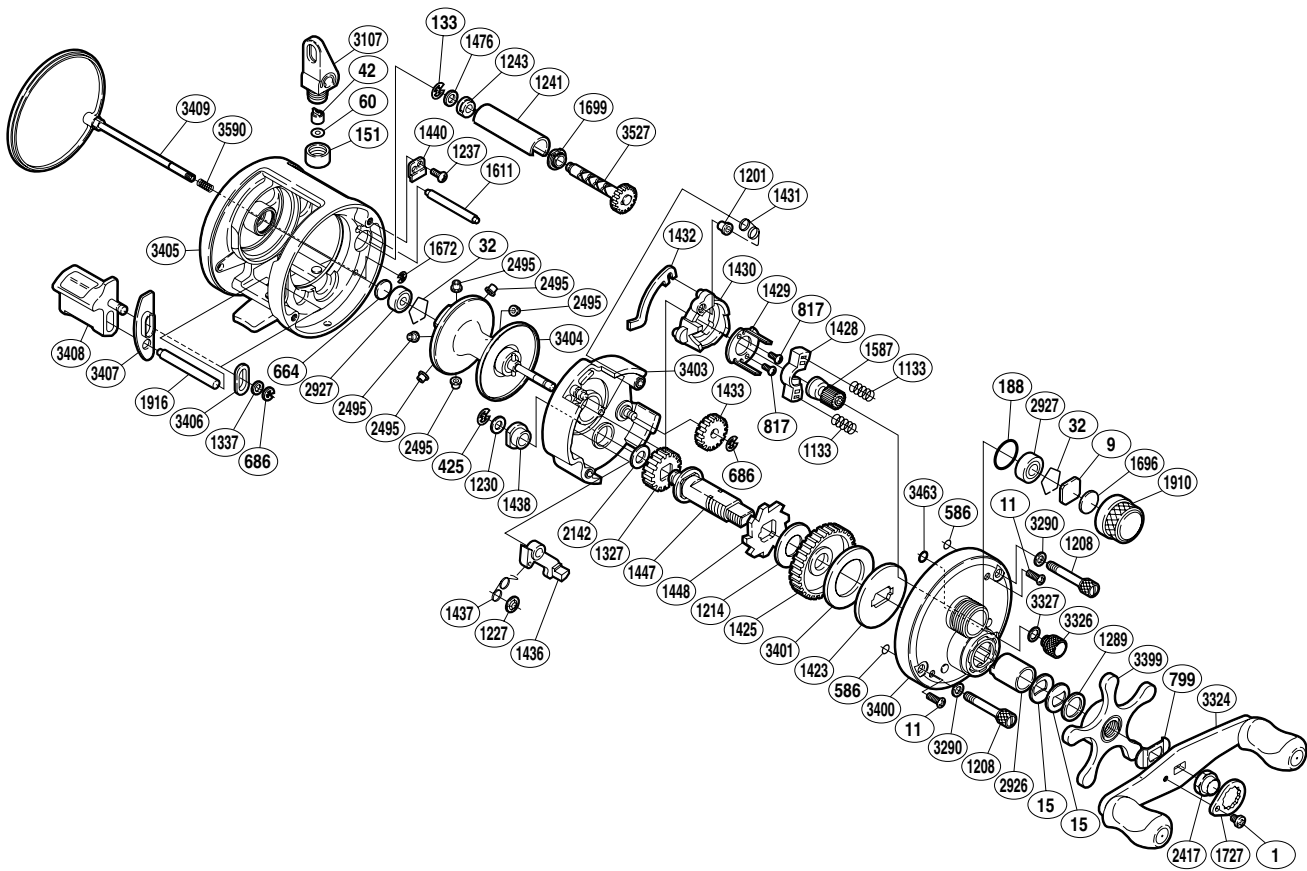

SHIMANO®

CALCUTTA ⓄA-RB

CT-100B

(1RH316100U)

| Part No. | Description | Part No. | Description | Part No. | Description |
|----------|-------------------------|----------|-------------------------|----------|--------------------------|
| BNT0001 | Screw | BNT1289 | Star Drag Spacer | BNT1916 | Clutch Bar Support |
| BNT0009 | Cast Control Spacer | BNT1327 | Idle Gear A | BNT2142 | Spacer |
| BNT0011 | Screw | BNT1337 | Spacer | BNT2417 | Handle Nut |
| BNT0015 | Drag Spring Washer | BNT1423 | Key Washer | BNT2495 | Brake Collar (green) |
| BNT0032 | Bearing Retainer | BNT1425 | Drive Gear | BNT2926 | Roller Clutch Inner Tube |
| BNT0042 | Line Guide Pawl | BNT1428 | Yoke | BNT2927 | Ball Bearing |
| BNT0060 | Spacer | BNT1429 | Clutch Cam Retainer | BNT3107 | Line Guide |
| BNT0133 | E Lock | BNT1430 | Clutch Cam | BNT3290 | Washer |
| BNT0151 | Pawl Cap | BNT1431 | Retractor Spring | BNT3324 | Handle Assembly |
| BNT0188 | O Ring | BNT1432 | Clutch Plate | BNT3326 | Side Plate Open Nut |
| BNT0425 | E Lock | BNT1433 | Idle Gear B | BNT3327 | Washer |
| BNT0586 | O Ring | BNT1436 | Clutch Pawl | BNT3399 | Star Drag |
| BNT0664 | Spacer B | BNT1437 | Clutch Pawl Spring | BNT3400 | Right Side Plate |
| BNT0686 | E Lock | BNT1438 | Drive Shaft Bushing | BNT3401 | Drag Washer |
| BNT0799 | Friction Washer | BNT1440 | Worm Bushing A Retainer | BNT3403 | Set Plate |
| BNT0817 | Screw | BNT1447 | Drive Shaft | BNT3404 | Spool Assembly |
| BNT1133 | Yoke Spring | BNT1448 | Anti-Reverse Ratchet | BNT3405 | One-Piece Frame |
| BNT1201 | Retractor Spring Collar | BNT1476 | Spacer | BNT3406 | Clutch Bar Guide A |
| BNT1208 | Side Plate Bolt | BNT1587 | Pinion Gear | BNT3407 | Clutch Bar Guide B |
| BNT1214 | Drag Washer | BNT1611 | Level Wind Guide | BNT3408 | Quick-Fire II Clutch Bar |
| BNT1227 | Push Nut (SPN-2) | BNT1672 | E Lock | BNT3409 | Left Side Plate |
| BNT1230 | Spacer | BNT1696 | Cast Control Spacer B | BNT3463 | Nut Retainer |
| BNT1237 | Screw | BNT1699 | Worm Bushing A | BNT3527 | Worm Shaft |
| BNT1241 | Level Wind Guard | BNT1727 | Handle Nut Plate | BNT3590 | Side Plate Spring |
| BNT1243 | Worm Bushing B | BNT1910 | Cast Control Cap | | |