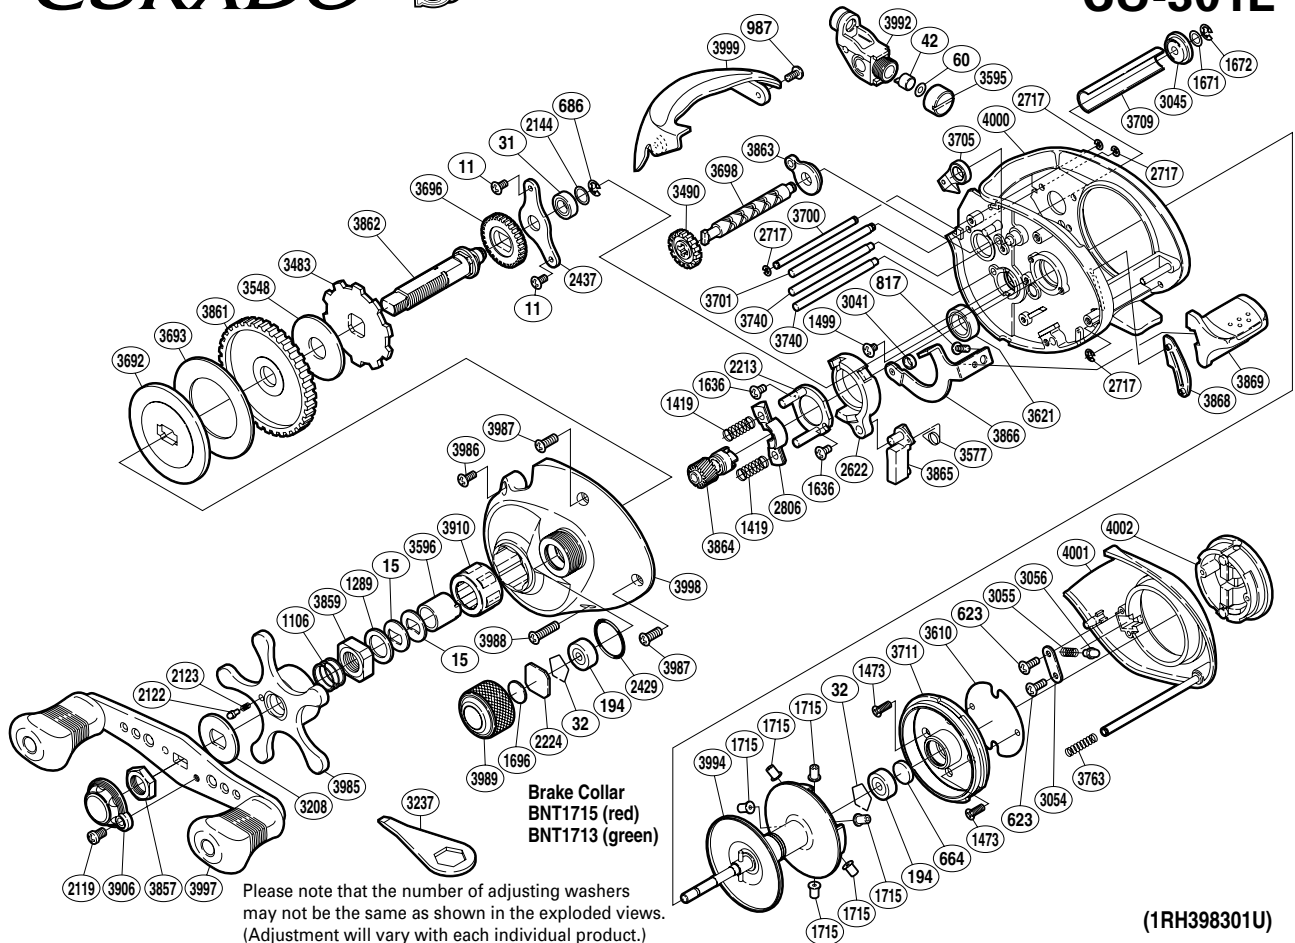

# SHIMANO

## CU-301E

Part No.	Description	Part No.	Description	Part No.	Description
BNT0011	Screw	BNT2437	Drive Shaft Retainer	BNT3857	Handle Nut
BNT0015	Drag Spring Washer	BNT2622	Clutch Cam	BNT3859	Star Drag Nut
BNT0031	Ball Bearing	BNT2717	E Lock	BNT3861	Drive Gear
BNT0032	Bearing Retainer	BNT2806	Yoke	BNT3862	Drive Shaft
BNT0042	Line Guide Pawl	BNT3041	Clutch Plate Shaft Support	BNT3863	Worm Bushing A
BNT0060	Spacer	BNT3045	Worm Bushing B	BNT3864	Pinion Gear
BNT0194	Ball Bearing	BNT3054	Click Pin Retainer	BNT3865	Clutch Pawl
BNT0623	Screw	BNT3055	Click Spring	BNT3866	Clutch Plate
BNT0664	Spacer B	BNT3056	Click Pin	BNT3868	Clutch Bar Guide B
BNT0686	E Lock	BNT3208	Star Drag Click Plate	BNT3869	Quick-Fire II Clutch Bar
BNT0817	Screw	BNT3483	Anti-Reverse Ratchet	BNT3906	Handle Retainer
BNT0987	Screw	BNT3490	Idle Gear	BNT3910	Roller Clutch Bearing
BNT1106	Star Drag Spring	BNT3548	Drag Washer	BNT3985	Star Drag
BNT1289	Star Drag Spacer	BNT3577	Clutch Pawl Spring	BNT3986	Screw
BNT1419	Yoke Spring	BNT3595	Pawl Cap	BNT3987	Screw
BNT1473	Screw	BNT3596	Roller Clutch Inner Tube	BNT3988	Screw
BNT1499	Screw	BNT3610	Brake Case Spacer	BNT3989	Cast Control Cap
BNT1636	Screw	BNT3621	Ball Bearing	BNT3992	Line Guide
BNT1671	Washer	BNT3692	Key Washer	BNT3994	Spool Assembly
BNT1672	E Lock	BNT3693	Drag Washer	BNT3997	Handle Assembly
BNT1696	Cast Control Spacer	BNT3696	Idle Gear	BNT3998	Left Side Plate
BNT1715	Brake Collar (red)	BNT3698	Worm Shaft	BNT3999	Thumb Rest
BNT2119	Screw	BNT3700	Line Guard	BNT4000	One-Piece Frame
BNT2122	Click Pin	BNT3701	Level Wind Guide	BNT4001	Right Side Plate
BNT2123	Click Spring	BNT3705	Anti-Reverse Pawl	BNT4002	Turnkey Dial
BNT2144	Washer	BNT3709	Level Wind Guard		
BNT2213	Clutch Cam Retainer	BNT3711	Brake Case		
BNT2224	Spool Tension Spacer	BNT3740	Stabilizer Bar	BNT1713	Brake Collar (green) (accessory)
BNT2429	O Ring	BNT3763	Side Plate Spring	BNT3237	Wrench (accessory)