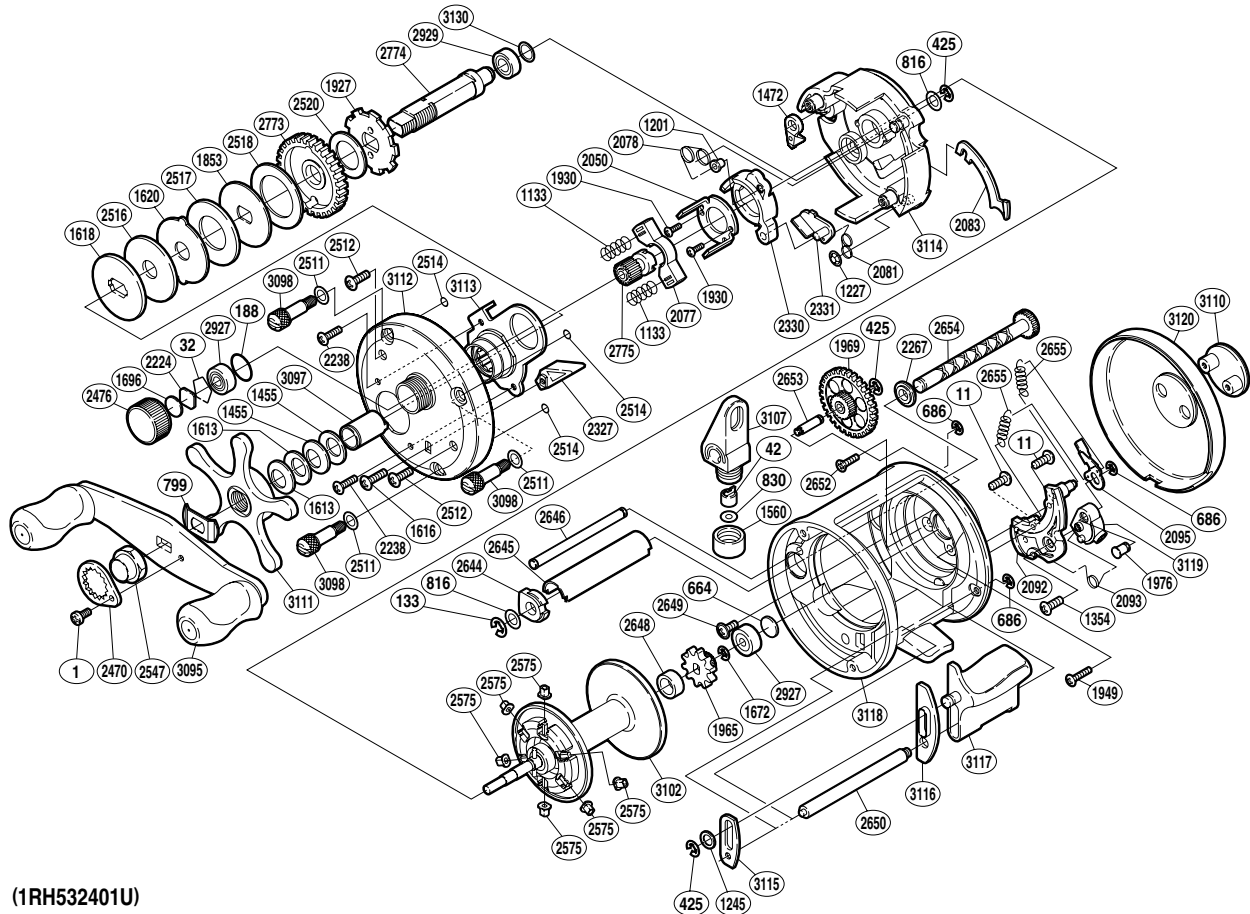

SHIMANO®

CARDIFF 

CDF-401A

(1RH532401U)

Part No.	Description	Part No.	Description	Part No.	Description
BNT0001	Screw	BNT1965	Idle Gear A	BNT2646	Stabilizer Bar
BNT0011	Screw	BNT1969	Idle Gear B	BNT2648	Idle Gear A Bush
BNT0032	Bearing Retainer	BNT1976	Click Shaft	BNT2649	Screw
BNT0042	Line Guide Pawl	BNT2050	Clutch Cam Retainer	BNT2650	Clutch Button Support Bar
BNT0133	E Lock	BNT2077	Yoke	BNT2652	Screw
BNT0188	O Ring	BNT2078	Retractor Spring	BNT2653	Idle Gear B Shaft
BNT0425	E Lock	BNT2081	Clutch Pawl Spring	BNT2654	Worm Shaft
BNT0664	Spacer B	BNT2083	Clutch Plate	BNT2655	Click Spring
BNT0686	E Lock	BNT2092	Click Plate	BNT2773	Drive Gear
BNT0799	Friction Washer	BNT2093	Click Switch Spring	BNT2774	Drive Shaft
BNT0816	Washer	BNT2095	Click Pawl	BNT2775	Pinion Gear
BNT0830	Space	BNT2224	Spool Tension Spacer A	BNT2927	Ball Bearing
BNT1133	Yoke Spring	BNT2238	Screw	BNT2929	Ball Bearing
BNT1201	Retractor Spring Collar	BNT2267	Worm Bushing B	BNT3095	Handle Assembly
BNT1227	Push Nut (SPN-2)	BNT2327	Return Pin Guide	BNT3097	Roller Clutch Inner Tube
BNT1245	Spacer	BNT2330	Clutch Cam	BNT3098	Side Plate Nut
BNT1354	Screw	BNT2331	Clutch Pawl	BNT3102	Spool Assembly
BNT1455	Drag Spring Washer H	BNT2470	Handle Nut Plate	BNT3107	Line Guide
BNT1472	Anti-Reverse Pawl	BNT2476	Cast Control Cap	BNT3110	Side I.D. Plate
BNT1560	Pawl Cap	BNT2511	Washer	BNT3111	Star Drag
BNT1613	Drag Spring Washer L	BNT2512	Screw	BNT3112	Left Side Plate
BNT1616	Screw	BNT2514	O Ring	BNT3113	Roller Clutch Assembly
BNT1618	Key Washer C	BNT2516	Drag Washer AG	BNT3114	Set Plate
BNT1620	Eared Washer	BNT2517	Drag Washer CG	BNT3115	Clutch Button Guide A
BNT1672	E Lock	BNT2518	Drag Washer BG	BNT3116	Clutch Button Guide B
BNT1696	Cast Control Spacer B	BNT2520	Drive Shaft Washer B	BNT3117	Quick-Fire II Clutch Bar
BNT1853	Key Washer A	BNT2547	Handle Nut	BNT3118	One-Piece Frame
BNT1927	Anti-Reverse Ratchet	BNT2575	Brake Collar	BNT3119	Click Switch
BNT1930	Screw	BNT2644	Worm Bushing A	BNT3120	Right Side Plate
BNT1949	Screw	BNT2645	Level Wind Guard	BNT3130	Washer