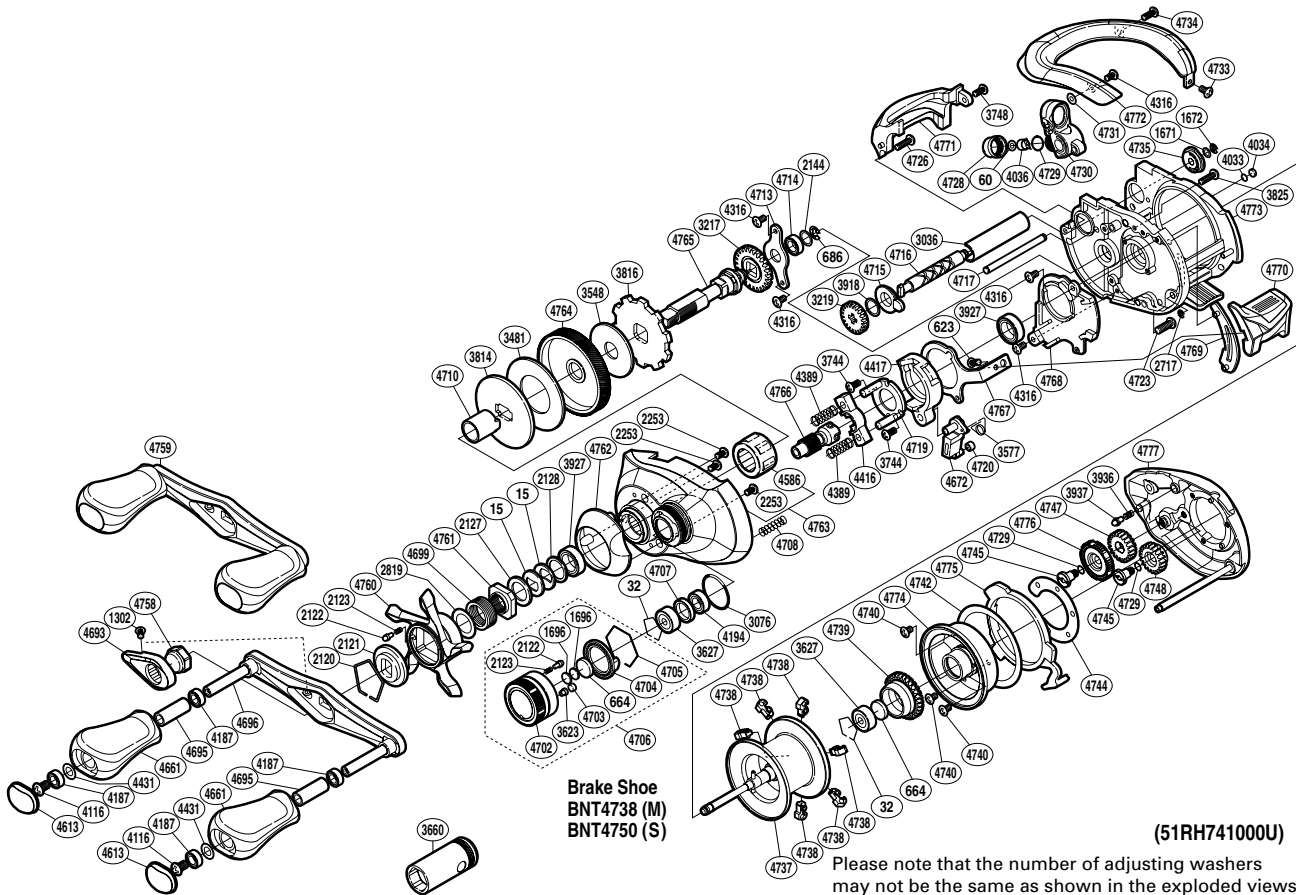

SHIMANO

ANTARES SA-RB

ANT-L

Part No.	Description	Part No.	Description	Part No.	Description
BNT0015	Drag Spring Washer	BNT4033	Washer	BNT4730	Line Guide
BNT0032	Bearing Retainer	BNT4034	Anti-Thrust Washer	BNT4731	Spacer
BNT0060	Spacer	BNT4036	Line Guide Pawl	BNT4733	Screw
BNT0623	Screw	BNT4116	Screw	BNT4734	Screw
BNT0664	Spacer B	BNT4187	Ball Bearing	BNT4735	Worm Bushing B
BNT0686	E Lock	BNT4194	Ball Bearing	BNT4737	Spool Assembly
BNT1302	Screw	BNT4316	Screw	BNT4738	Brake Shoe M
BNT1671	Washer	BNT4389	Yoke Spring	BNT4739	Brake Ring Gear
BNT1672	E Lock	BNT4416	Yoke	BNT4740	Screw
BNT1696	Cast Control Spacer	BNT4417	Clutch Cam	BNT4742	Washer
BNT2120	Click Plate Retainer	BNT4431	Washer	BNT4744	Brake Case Washer
BNT2121	Star Drag Click	BNT4586	Roller Clutch Bearing	BNT4745	Screw
BNT2122	Click Pin	BNT4613	Handle Knob Seal	BNT4747	BR Dial Gear
BNT2123	Click Spring	BNT4661	Handle Knob	BNT4748	Idle Gear
BNT2127	Star Drag Spacer	BNT4672	Clutch Pawl	BNT4758	Handle Nut
BNT2128	Bearing Washer	BNT4693	Handle Nut Plate	BNT4759	Handle Assembly
BNT2144	Washer	BNT4695	Handle Knob Pipe	BNT4760	Star Drag
BNT2253	Screw	BNT4696	Handle Shank Assembly	BNT4761	Star Drag Nut
BNT2717	E Lock	BNT4699	Star Drag Spring	BNT4762	Clutch Button Attachment
BNT2819	Washer	BNT4702	Cast Control Cap	BNT4763	Left Side Plate
BNT3036	Level Wind Guard	BNT4703	Retainer Sheet	BNT4764	Drive Gear
BNT3076	O Ring	BNT4704	Cast Control Click Plate	BNT4765	Drive Shaft
BNT3217	Idle Gear	BNT4705	Cast Control Click Holder	BNT4766	Pinion Gear
BNT3219	Idle Gear	BNT4706	Cast Control Cap Assembly	BNT4767	Clutch Plate
BNT3481	Drag Washer	BNT4707	Bearing Spacer	BNT4768	Clutch Guard
BNT3548	Drag Washer	BNT4708	Damper Spring	BNT4769	Clutch Bar Guide B
BNT3577	Clutch Pawl Spring	BNT4710	Roller Clutch Inner Tube	BNT4770	Quick-Fire II Clutch Bar
BNT3623	Cast Control Cap Retainer	BNT4713	Drive Shaft Retainer	BNT4771	Level Wind Protector
BNT3627	Ball Bearing	BNT4714	Ball Bearing	BNT4772	Thumb Rest
BNT3744	Screw	BNT4715	Worm Bushing A	BNT4773	One-Piece Frame
BNT3748	Screw	BNT4716	Worm Shaft	BNT4774	Brake Case
BNT3814	Key Washer	BNT4717	Stabilizer Bar	BNT4775	Side Plate Cam Lever
BNT3816	Anti-Reverse Ratchet	BNT4719	Clutch Cam Retainer	BNT4776	BR Dial
BNT3825	Screw	BNT4720	Clutch Pawl Bushing	BNT4777	Right Side Plate
BNT3918	Washer	BNT4723	Screw		
BNT3927	Ball Bearing	BNT4726	Screw	BNT3660	Reel Wrench (accessory)
BNT3936	Click Spring	BNT4728	Pawl Cap	BNT4692	B-100 Oil (accessory)
BNT3937	Click Pin	BNT4729	O Ring	BNT4750	Brake Shoe S (accessory)