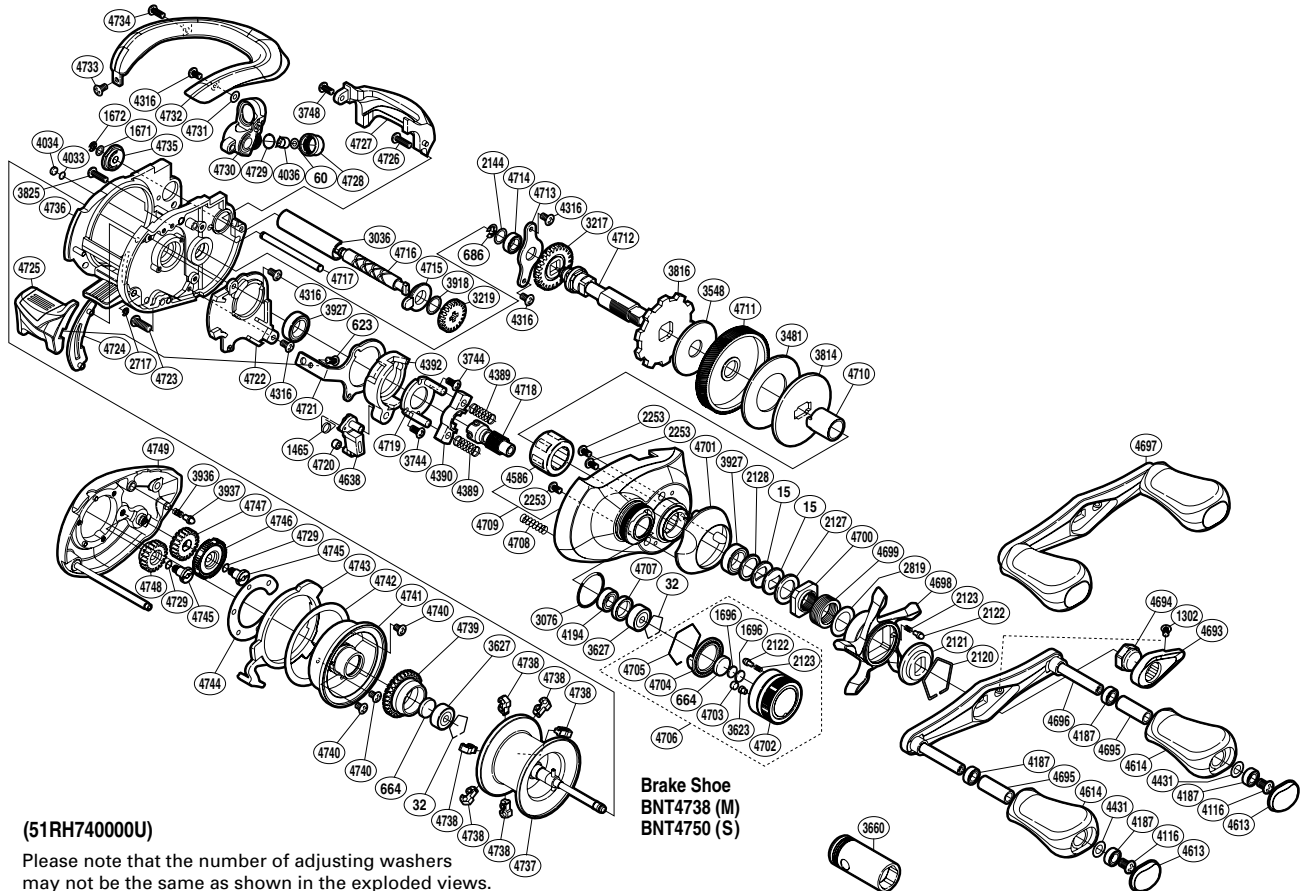

SHIMANO

ANTARES S A-RB

ANT-R

(51RH74000U)

Please note that the number of adjusting washers may not be the same as shown in the exploded views. (Adjustment will vary with each individual product.)

Part No.	Description	Part No.	Description	Part No.	Description
BNT0015	Drag Spring Washer	BNT4033	Washer	BNT4716	Worm Shaft
BNT0032	Bearing Retainer	BNT4034	Anti-Thrust Washer	BNT4717	Stabilizer Bar
BNT0060	Spacer	BNT4036	Line Guide Pawl	BNT4718	Pinion Gear
BNT0623	Screw	BNT4116	Screw	BNT4719	Clutch Cam Retainer
BNT0664	Spacer B	BNT4187	Ball Bearing	BNT4720	Clutch Pawl Bushing
BNT0686	E Lock	BNT4194	Ball Bearing	BNT4721	Clutch Plate
BNT1302	Screw	BNT4316	Screw	BNT4722	Clutch Guard
BNT1465	Clutch Pawl Spring	BNT4389	Yoke Spring	BNT4723	Screw
BNT1671	Washer	BNT4390	Yoke	BNT4724	Clutch Bar Guide B
BNT1672	E Lock	BNT4392	Clutch Cam	BNT4725	Quick-Fire II Clutch Bar
BNT1696	Cast Control Spacer	BNT4431	Washer	BNT4726	Screw
BNT2120	Click Plate Retainer	BNT4586	Roller Clutch Bearing	BNT4727	Level Wind Protector
BNT2121	Star Drag Click	BNT4613	Handle Knob Seal	BNT4728	Pawl Cap
BNT2122	Click Pin	BNT4614	Handle Knob	BNT4729	O Ring
BNT2123	Click Spring	BNT4638	Clutch Pawl	BNT4730	Line Guide
BNT2127	Star Drag Spacer	BNT4693	Handle Nut Plate	BNT4731	Spacer
BNT2128	Bearing Washer	BNT4694	Handle Nut	BNT4732	Thumb Rest
BNT2144	Washer	BNT4695	Handle Knob Pipe	BNT4733	Screw
BNT2253	Screw	BNT4696	Handle Shank Assembly	BNT4734	Screw
BNT2717	E Lock	BNT4697	Handle Assembly	BNT4735	Worm Bushing B
BNT2819	Washer	BNT4698	Star Drag	BNT4736	One-Piece Frame
BNT3036	Level Wind Guard	BNT4699	Star Drag Spring	BNT4737	Spool Assembly
BNT3076	O Ring	BNT4700	Star Drag Nut	BNT4738	Brake Shoe M
BNT3217	Idle Gear	BNT4701	Clutch Button Attachment	BNT4739	Brake Ring Gear
BNT3219	Idle Gear	BNT4702	Cast Control Cap	BNT4740	Screw
BNT3481	Drag Washer	BNT4703	Retainer Sheet	BNT4741	Brake Case
BNT3548	Drag Washer	BNT4704	Cast Control Click Plate	BNT4742	Washer
BNT3623	Cast Control Cap Retainer	BNT4705	Cast Control Click Holder	BNT4743	Side Plate Cam Lever
BNT3627	Ball Bearing	BNT4706	Cast Control Cap Assembly	BNT4744	Brake Case Washer
BNT3744	Screw	BNT4707	Bearing Spacer	BNT4745	Screw
BNT3748	Screw	BNT4708	Damper Spring	BNT4746	BR Dial
BNT3814	Key Washer	BNT4709	Right Side Plate	BNT4747	BR Dial Gear
BNT3816	Anti-Reverse Ratchet	BNT4710	Roller Clutch Inner Tube	BNT4748	Idle Gear
BNT3825	Screw	BNT4711	Drive Gear	BNT4749	Left Side Plate
BNT3918	Washer	BNT4712	Drive Shaft		
BNT3927	Ball Bearing	BNT4713	Drive Shaft Retainer	BNT3660	Reel Wrench (accessory)
BNT3936	Click Spring	BNT4714	Ball Bearing	BNT4692	B-100 Oil (accessory)
BNT3937	Click Pin	BNT4715	Worm Bushing A	BNT4750	Brake Shoe S (accessory)